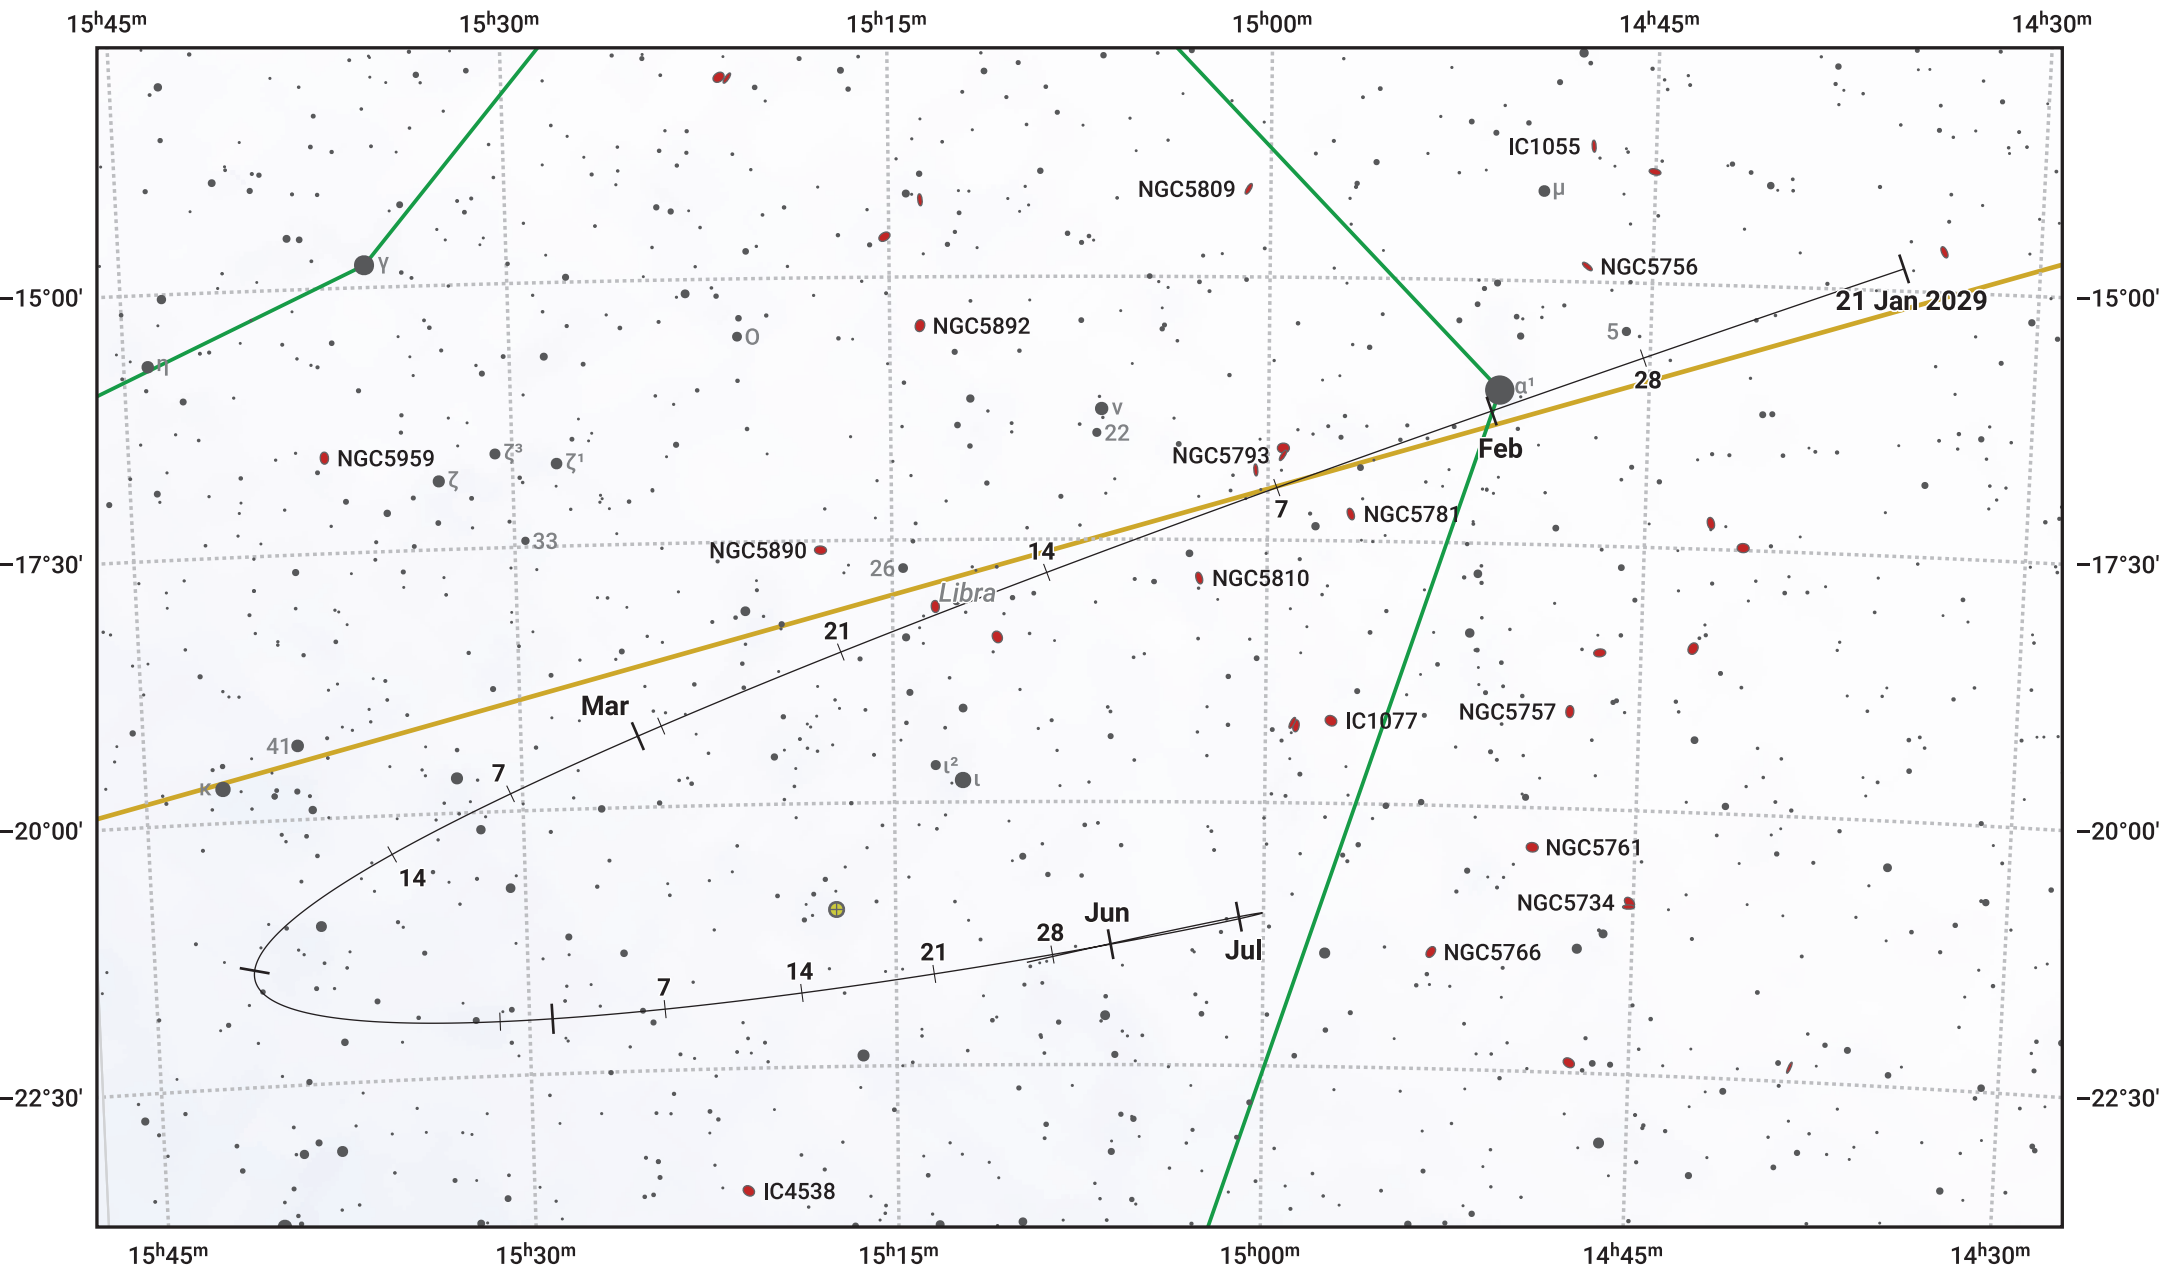

The path of 116P/Wild starting on 21 Jan 2029

© Dominic Ford 2011–2024. Date markers placed at midnight UTC. Downloaded from <https://in-the-sky.org>

Magnitude scale: 10.0 9.0 8.0 7.0 6.0 5.0 4.0 3.0 2.0

— Ecliptic Plane

- Galaxy
- Bright nebula
- Open cluster
- ⊕ Globular cluster

Date	Mag
2029 Mar 1	11.4
2029 May 1	11.1
2029 Jul 1	12.0