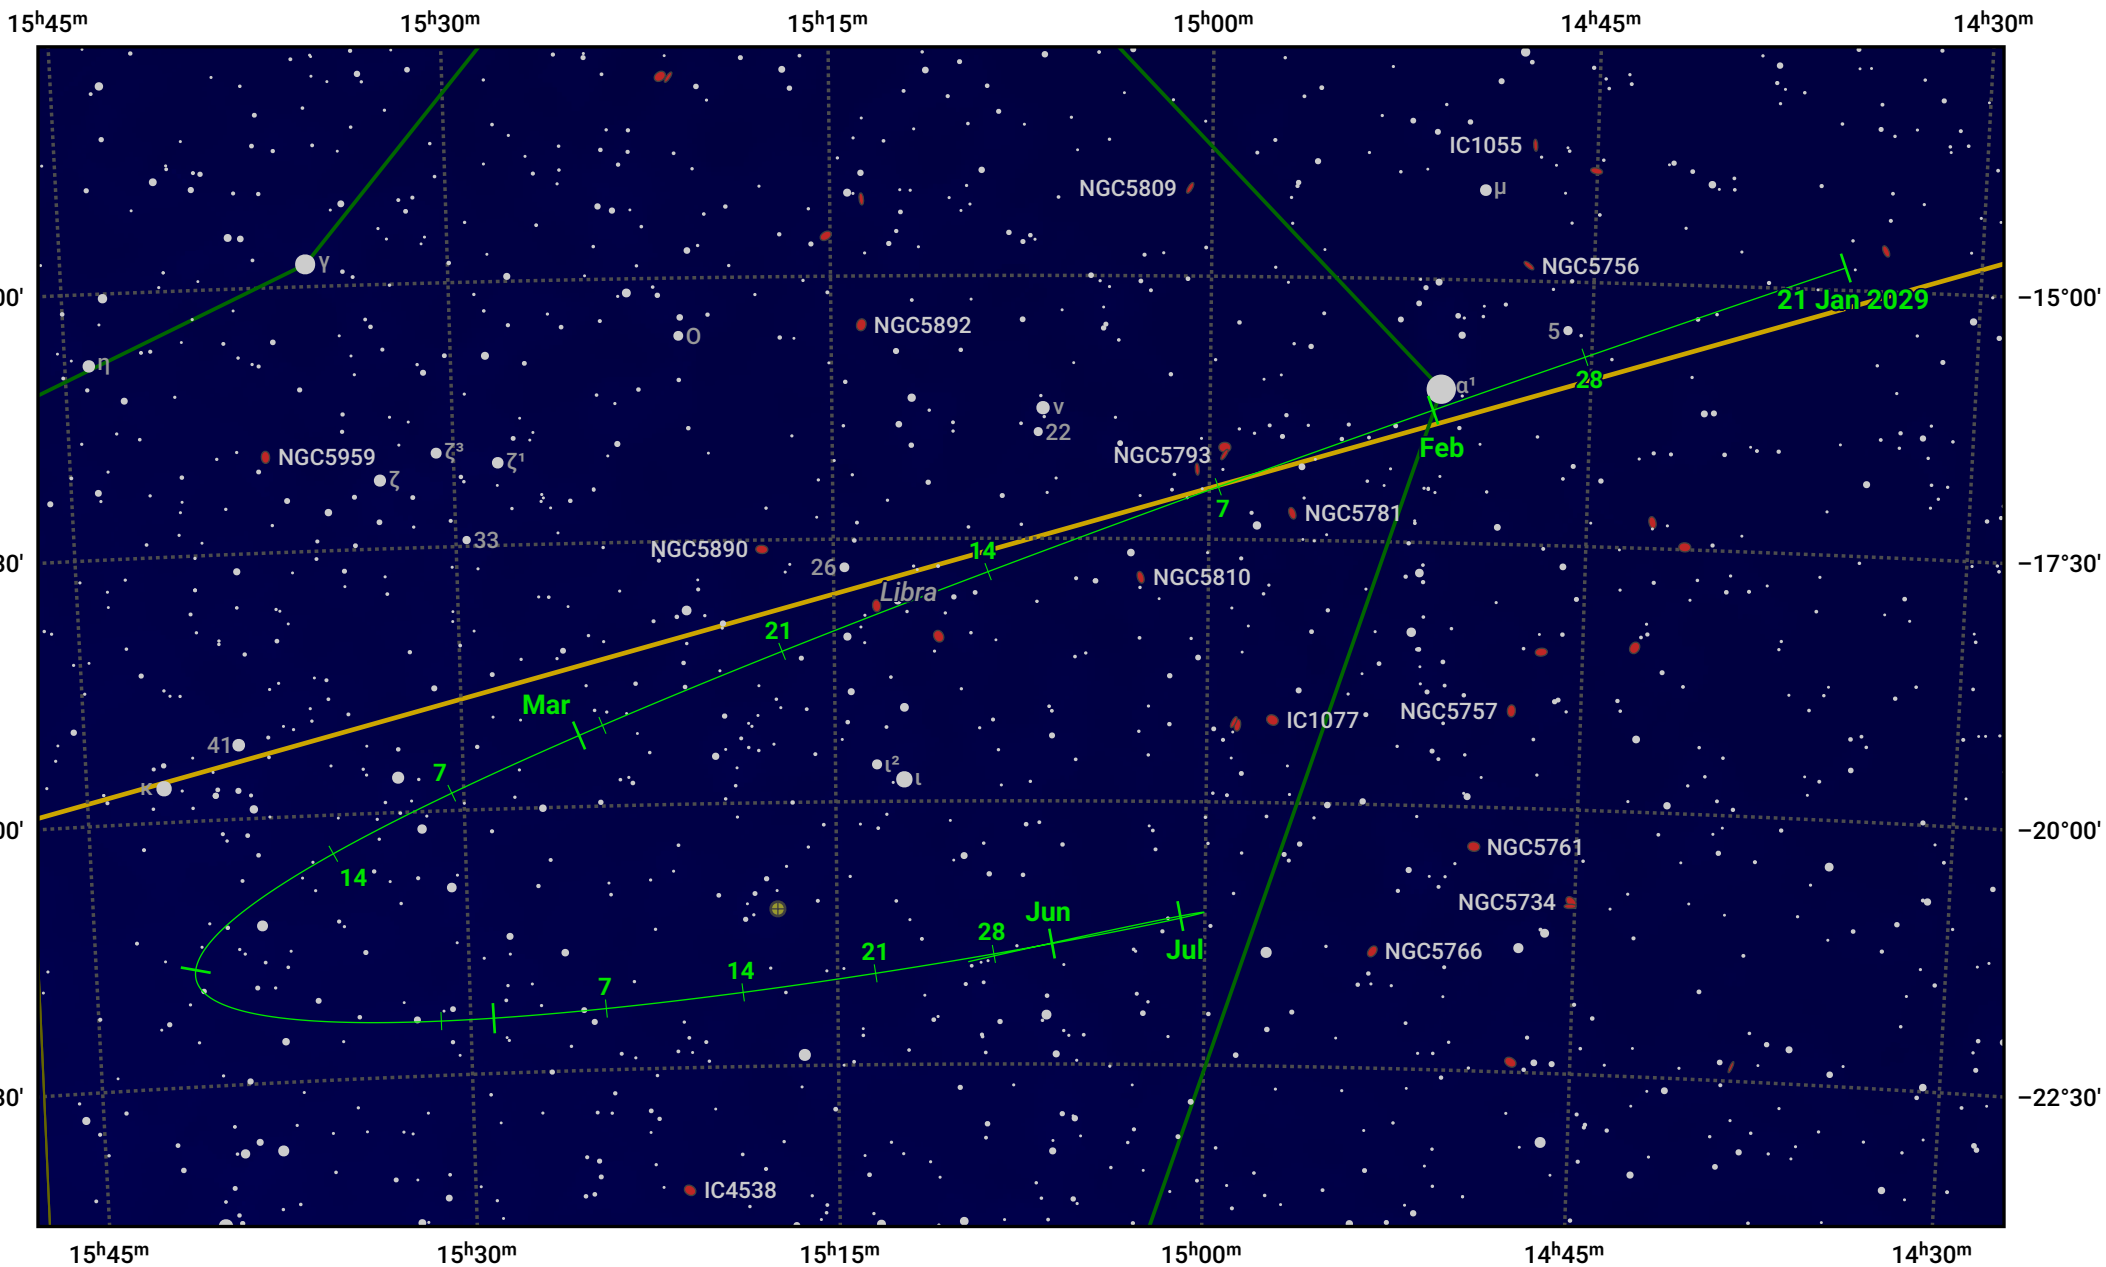

The path of 116P/Wild starting on 21 Jan 2029

© Dominic Ford 2011–2024. Date markers placed at midnight UTC. Downloaded from <https://in-the-sky.org>

Magnitude scale: 10.0 9.0 8.0 7.0 6.0 5.0 4.0 3.0 2.0

— Ecliptic Plane

- Galaxy
- Bright nebula
- Open cluster
- ⊕ Globular cluster

Date	Mag
2029 Mar 1	11.4
2029 May 1	11.1
2029 Jul 1	12.0