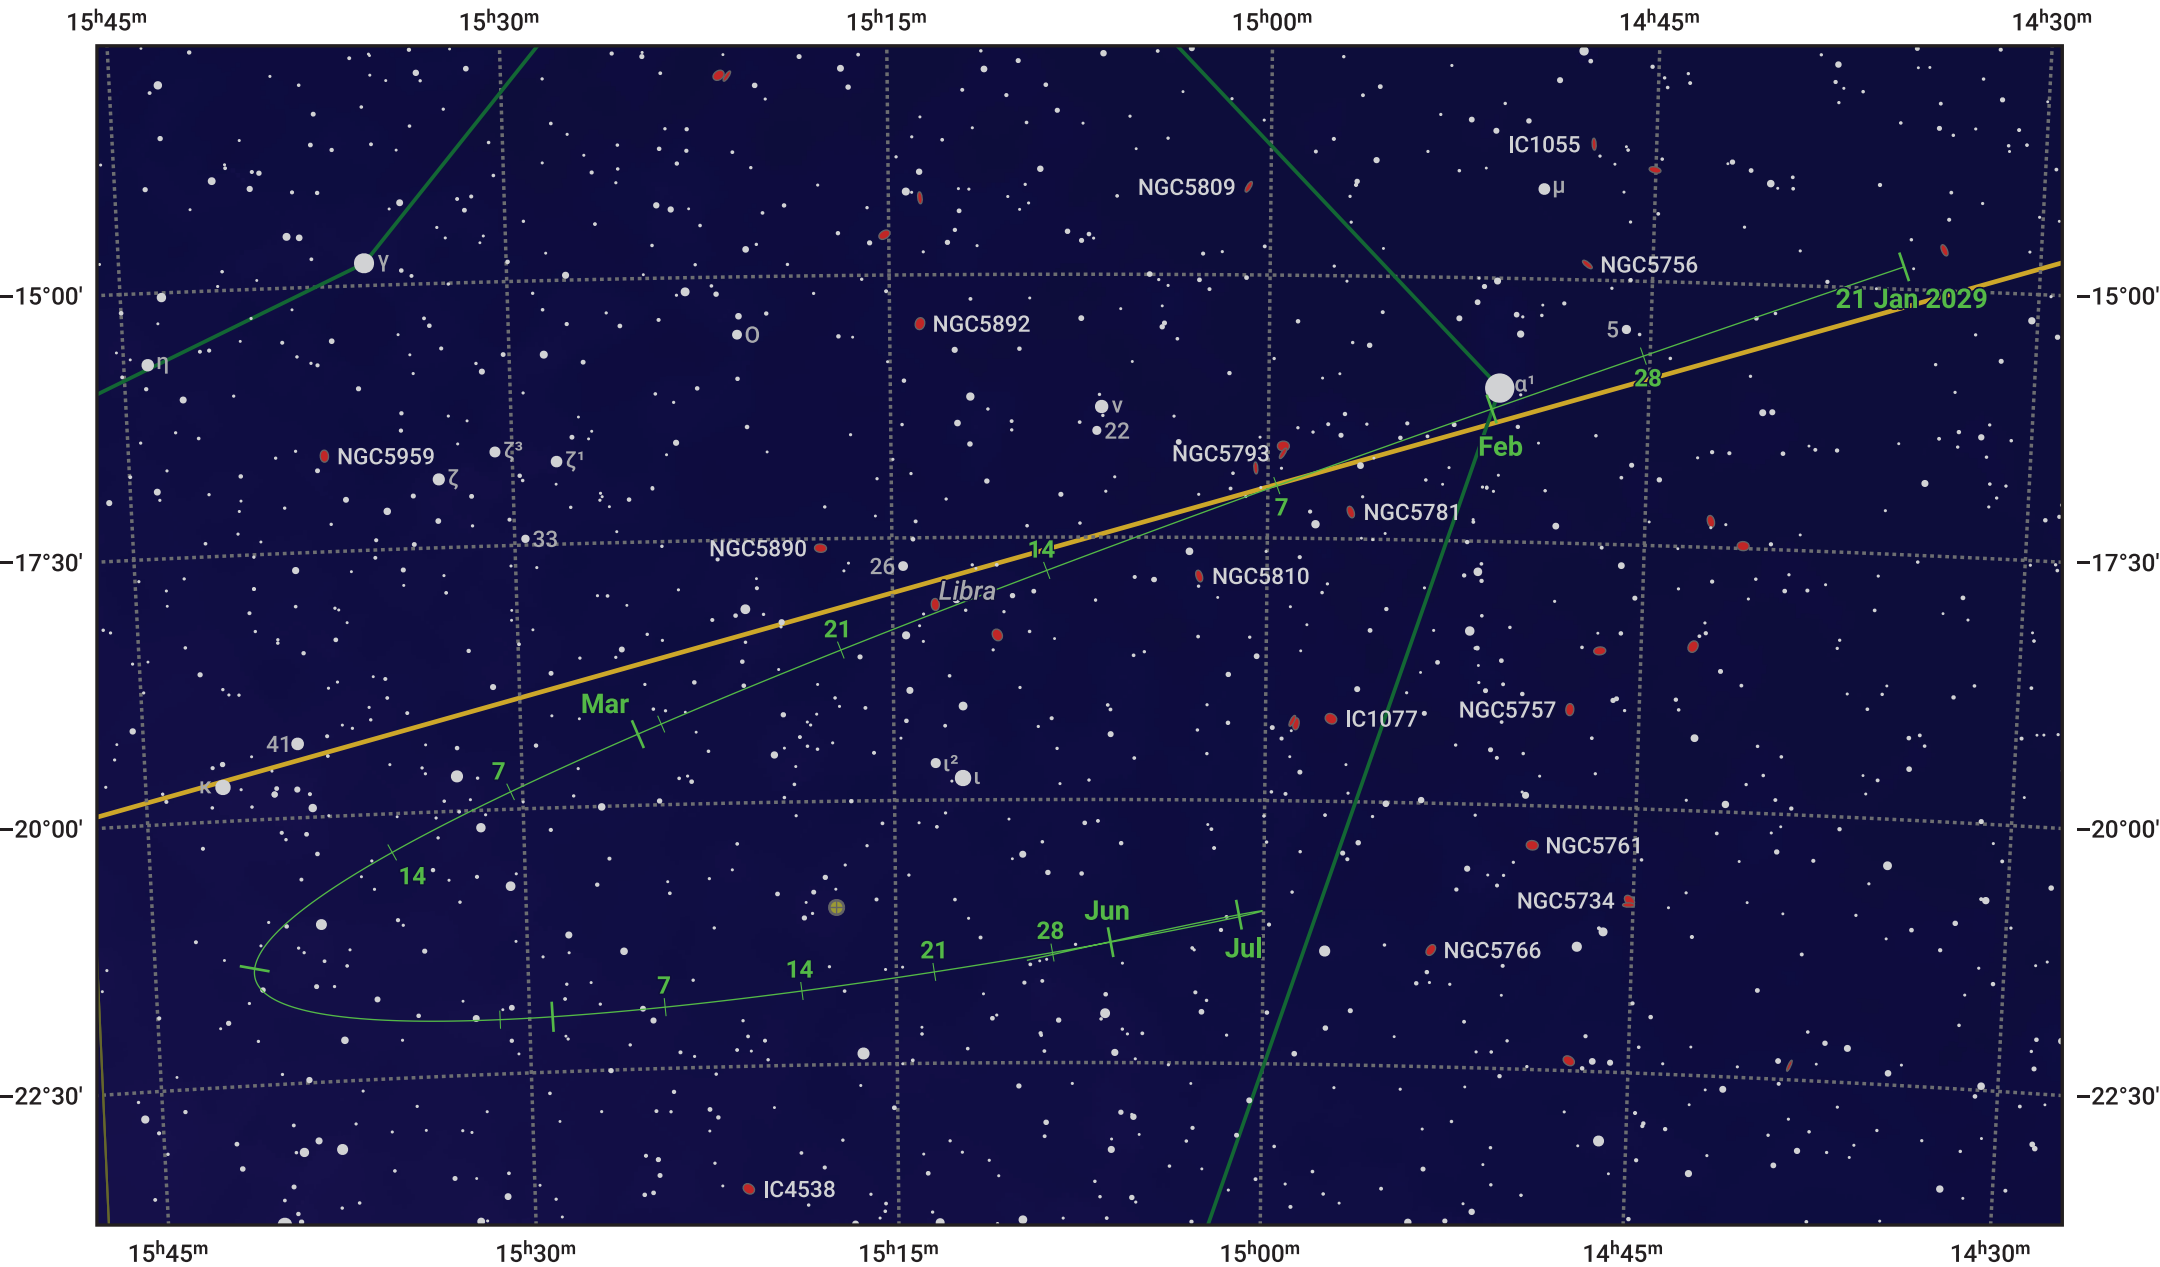

The path of 116P/Wild starting on 21 Jan 2029

© Dominic Ford 2011–2024. Date markers placed at midnight UTC. Downloaded from <https://in-the-sky.org>

Magnitude scale: 10.0 9.0 8.0 7.0 6.0 5.0 4.0 3.0 2.0

Ecliptic Plane

Galaxy Bright nebula Open cluster Globular cluster

Date	Mag
2029 Mar 1	11.4
2029 May 1	11.1
2029 Jul 1	12.0