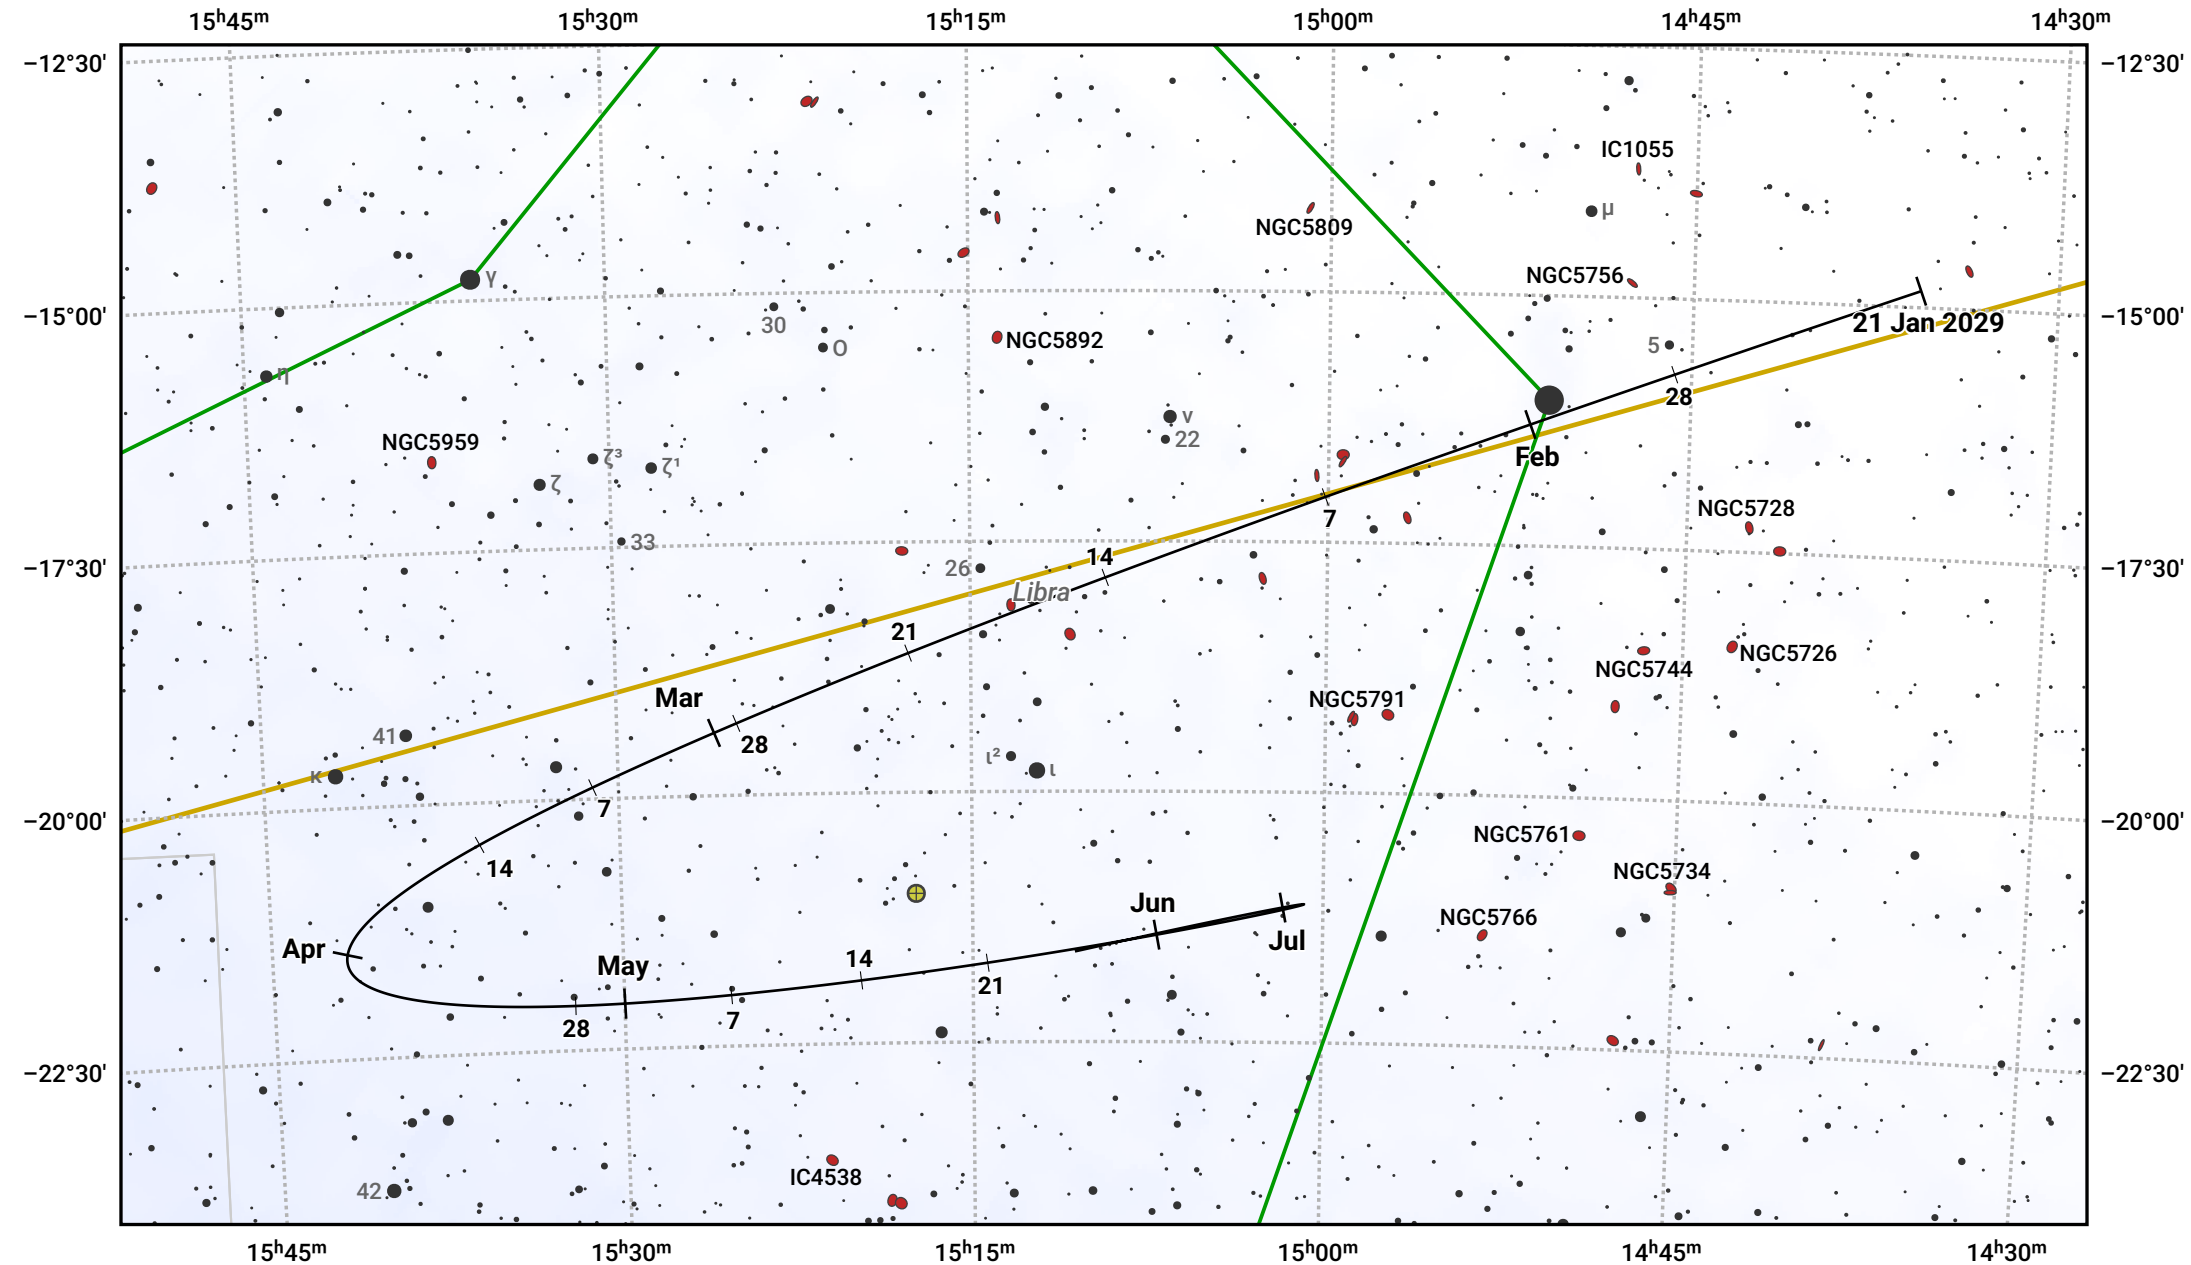

# The path of 116P/Wild starting on 21 Jan 2029

© Dominic Ford 2011–2024. Date markers placed at midnight UTC. Downloaded from <https://in-the-sky.org>

Magnitude scale: 10.0 9.0 8.0 7.0 6.0 5.0 4.0 3.0 2.0

— Ecliptic Plane

Galaxy    Bright nebula    Open cluster    Globular cluster

Date	Mag
2029 Mar 1	11.4
2029 May 1	11.1
2029 Jul 1	12.0