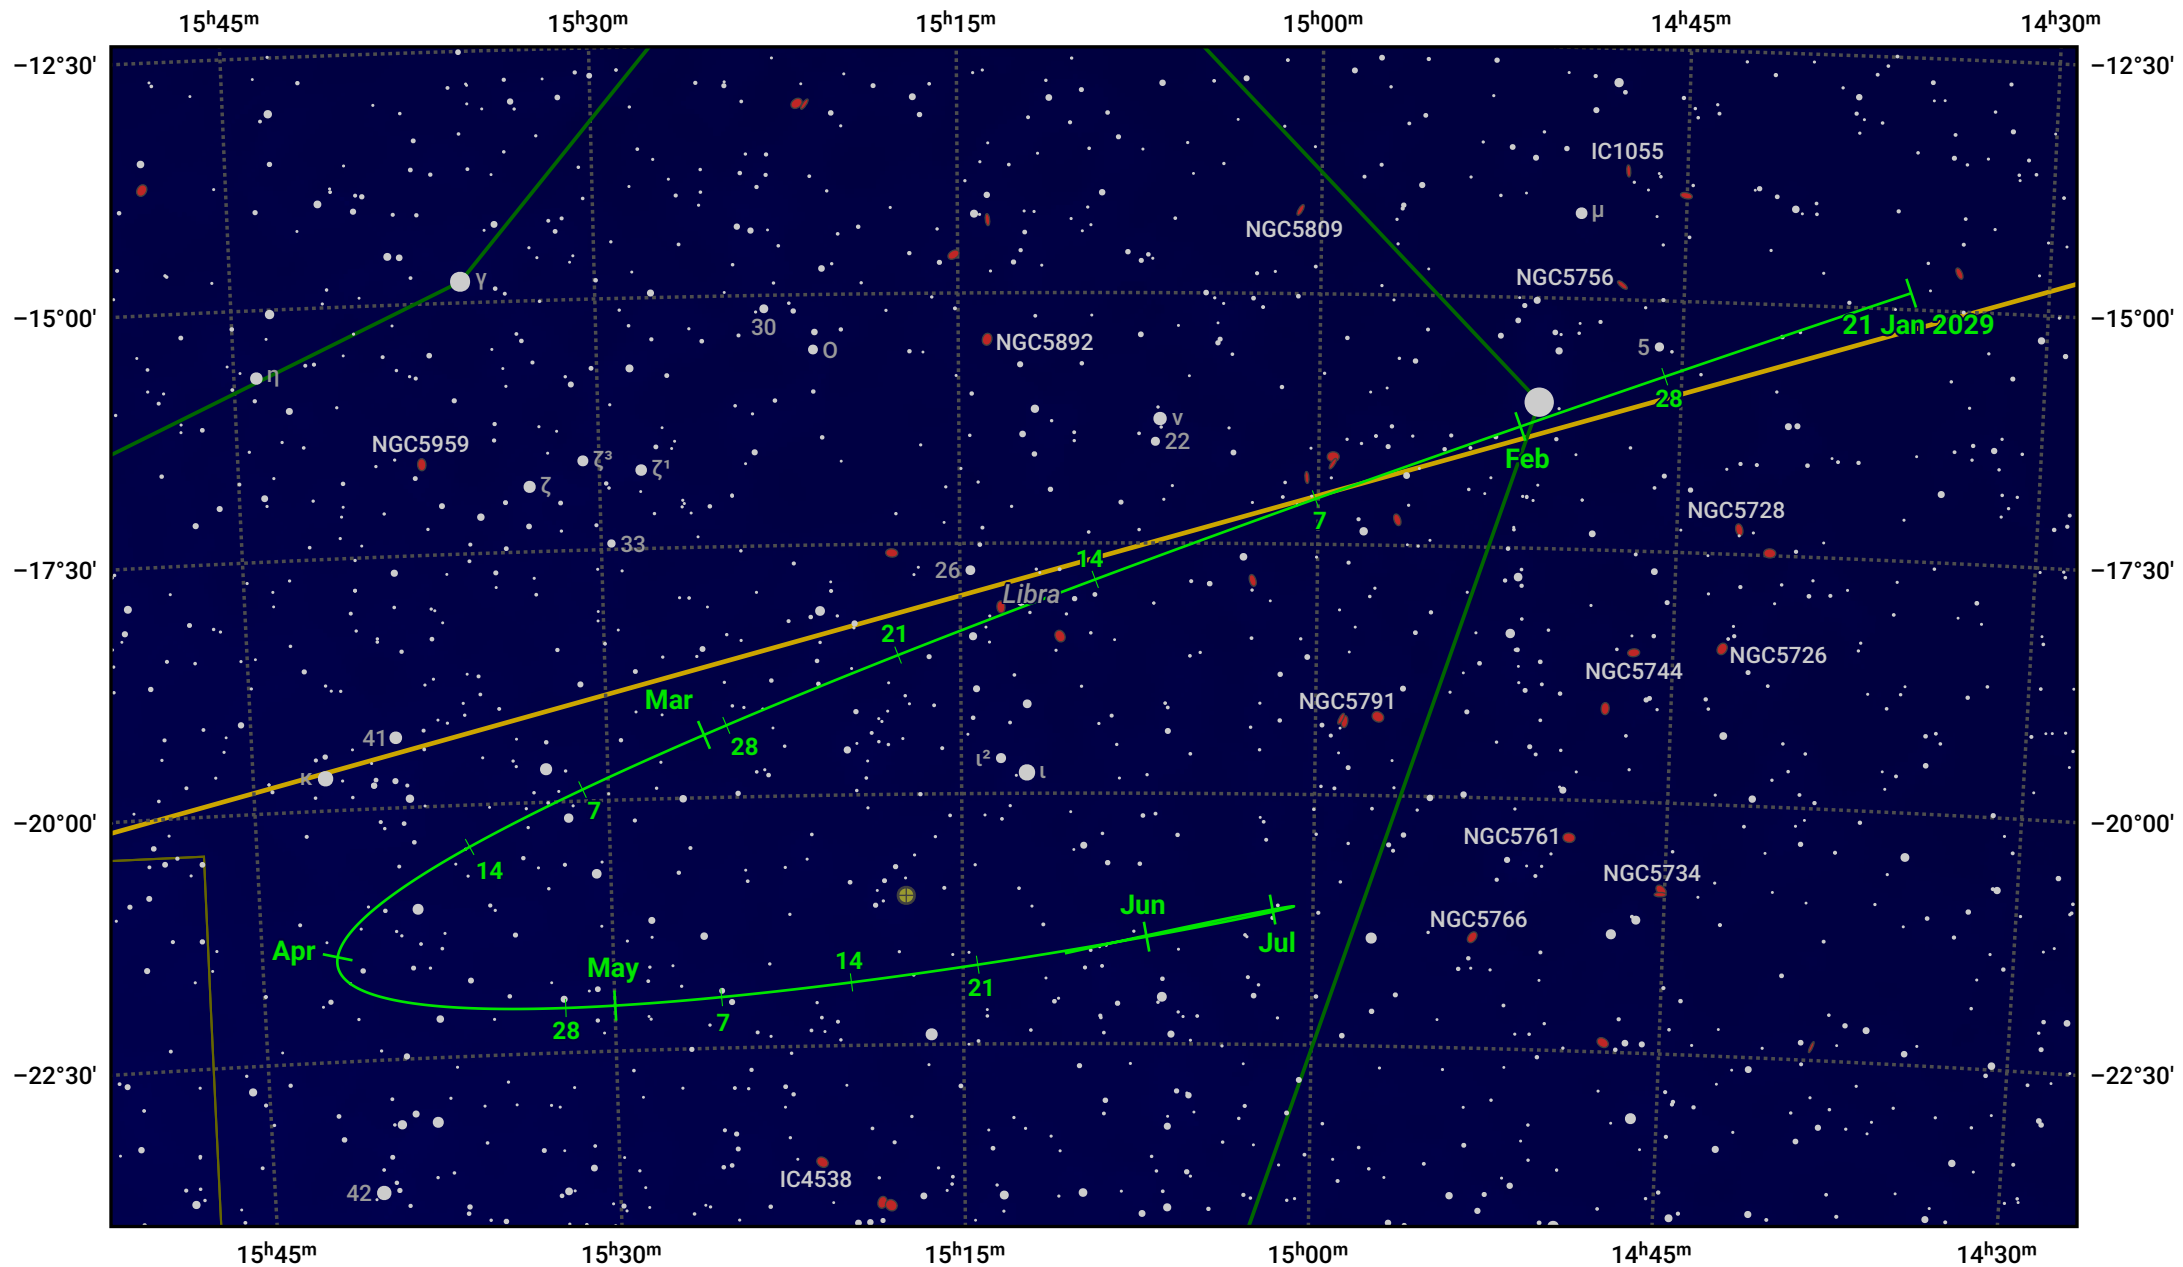

# The path of 116P/Wild starting on 21 Jan 2029

© Dominic Ford 2011–2024. Date markers placed at midnight UTC. Downloaded from <https://in-the-sky.org>

Magnitude scale: 10.0 9.0 8.0 7.0 6.0 5.0 4.0 3.0 2.0

— Ecliptic Plane

- Galaxy
- Bright nebula
- Open cluster
- Globular cluster

Date	Mag
2029 Mar 1	11.4
2029 May 1	11.1
2029 Jul 1	12.0