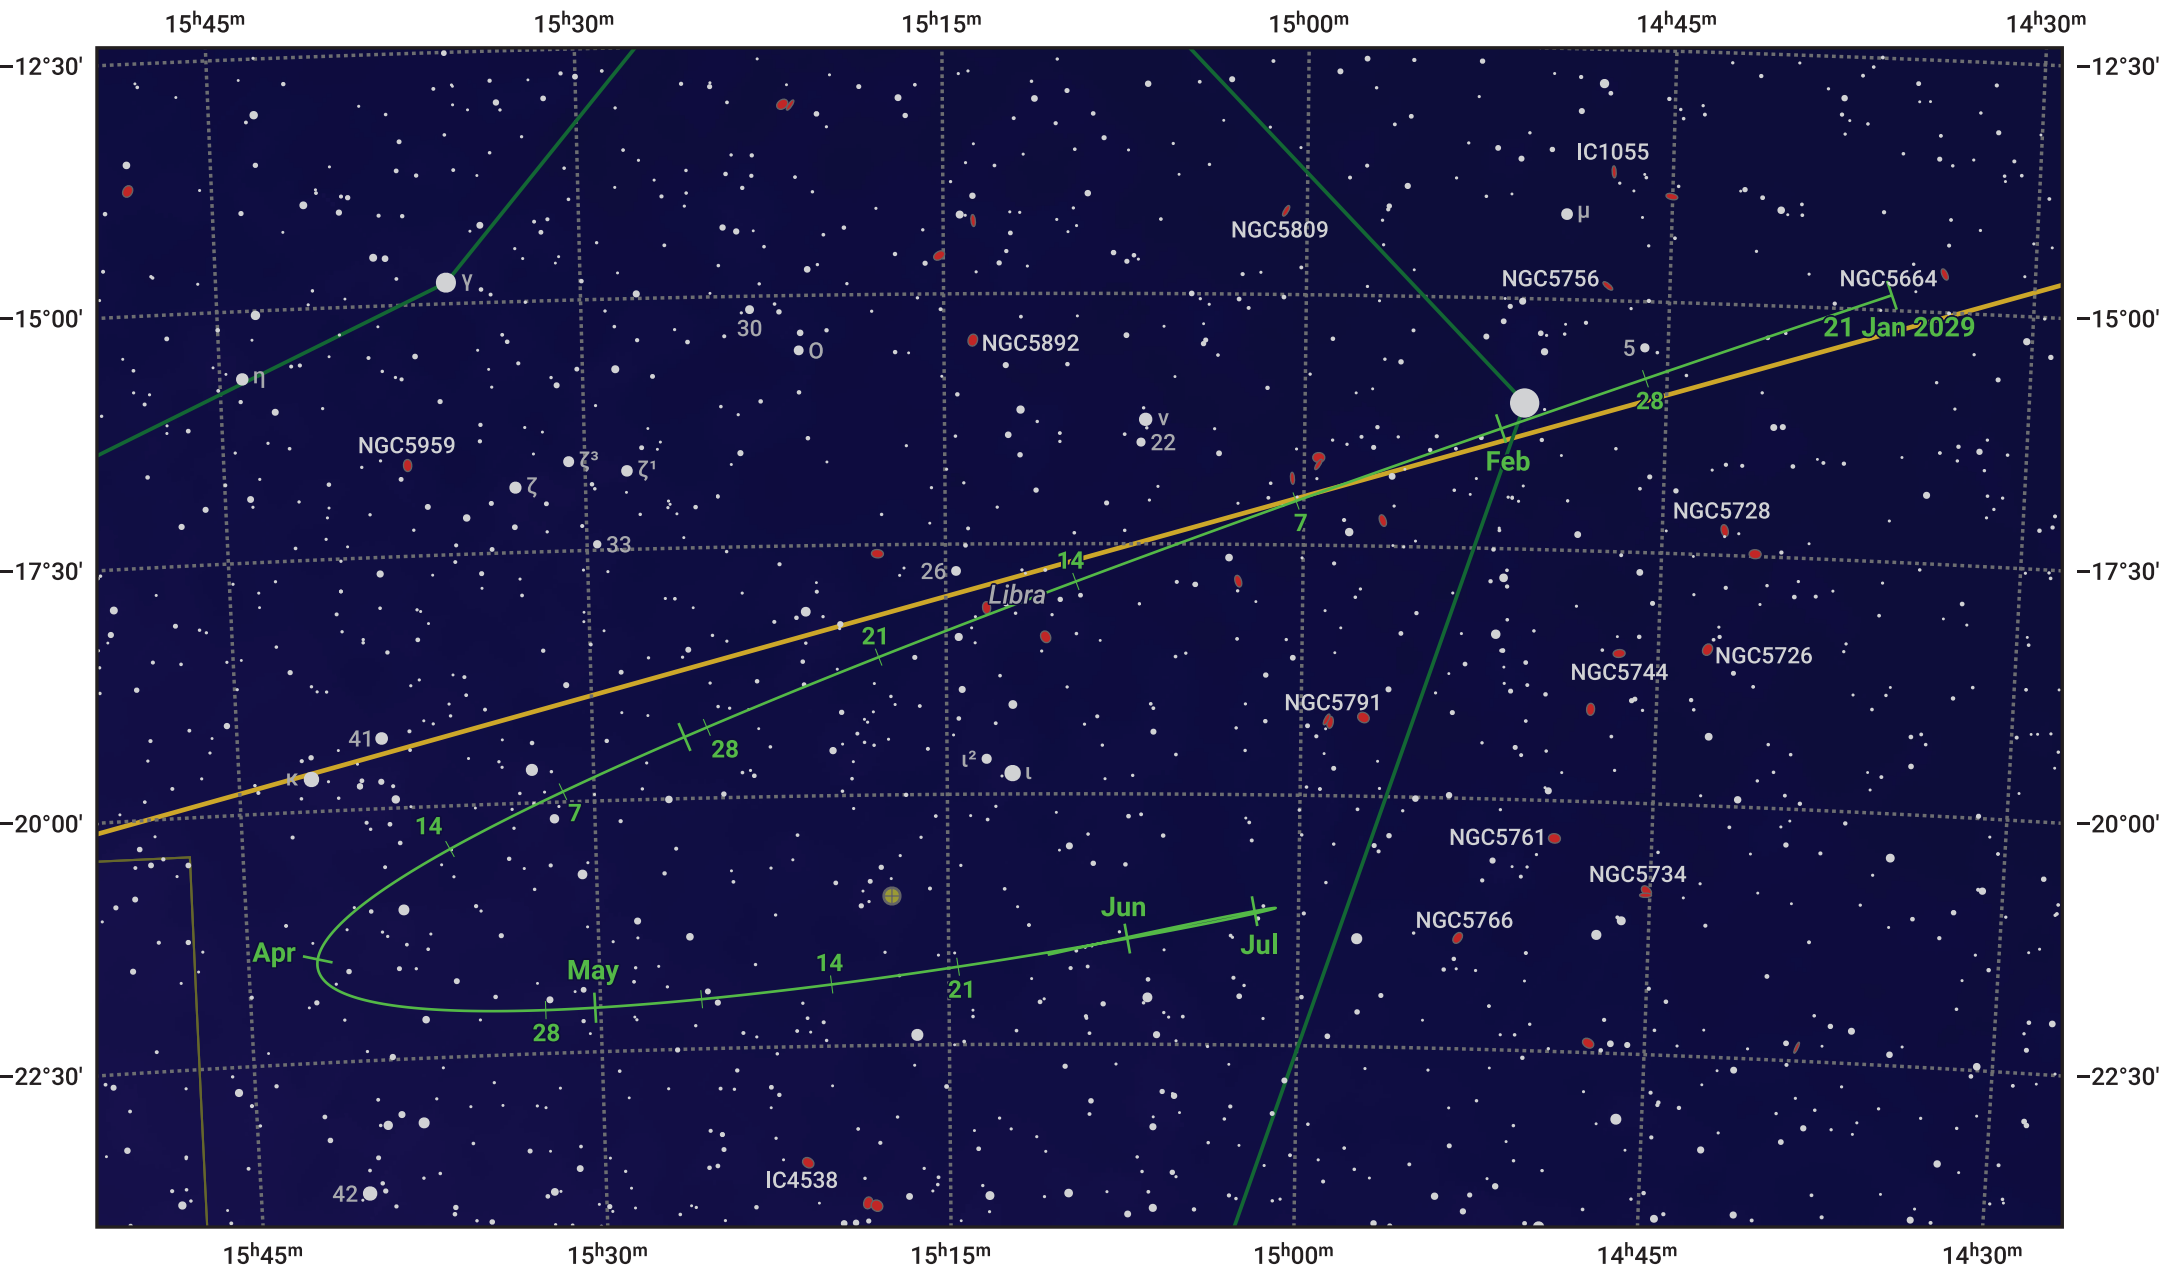

The path of 116P/Wild starting on 21 Jan 2029

© Dominic Ford 2011–2024. Date markers placed at midnight UTC. Downloaded from <https://in-the-sky.org>

Magnitude scale: 10.0 9.0 8.0 7.0 6.0 5.0 4.0 3.0 2.0

— Ecliptic Plane

- Galaxy
- Bright nebula
- Open cluster
- ⊕ Globular cluster

Date	Mag
2029 Mar 1	11.4
2029 May 1	11.1
2029 Jul 1	12.0