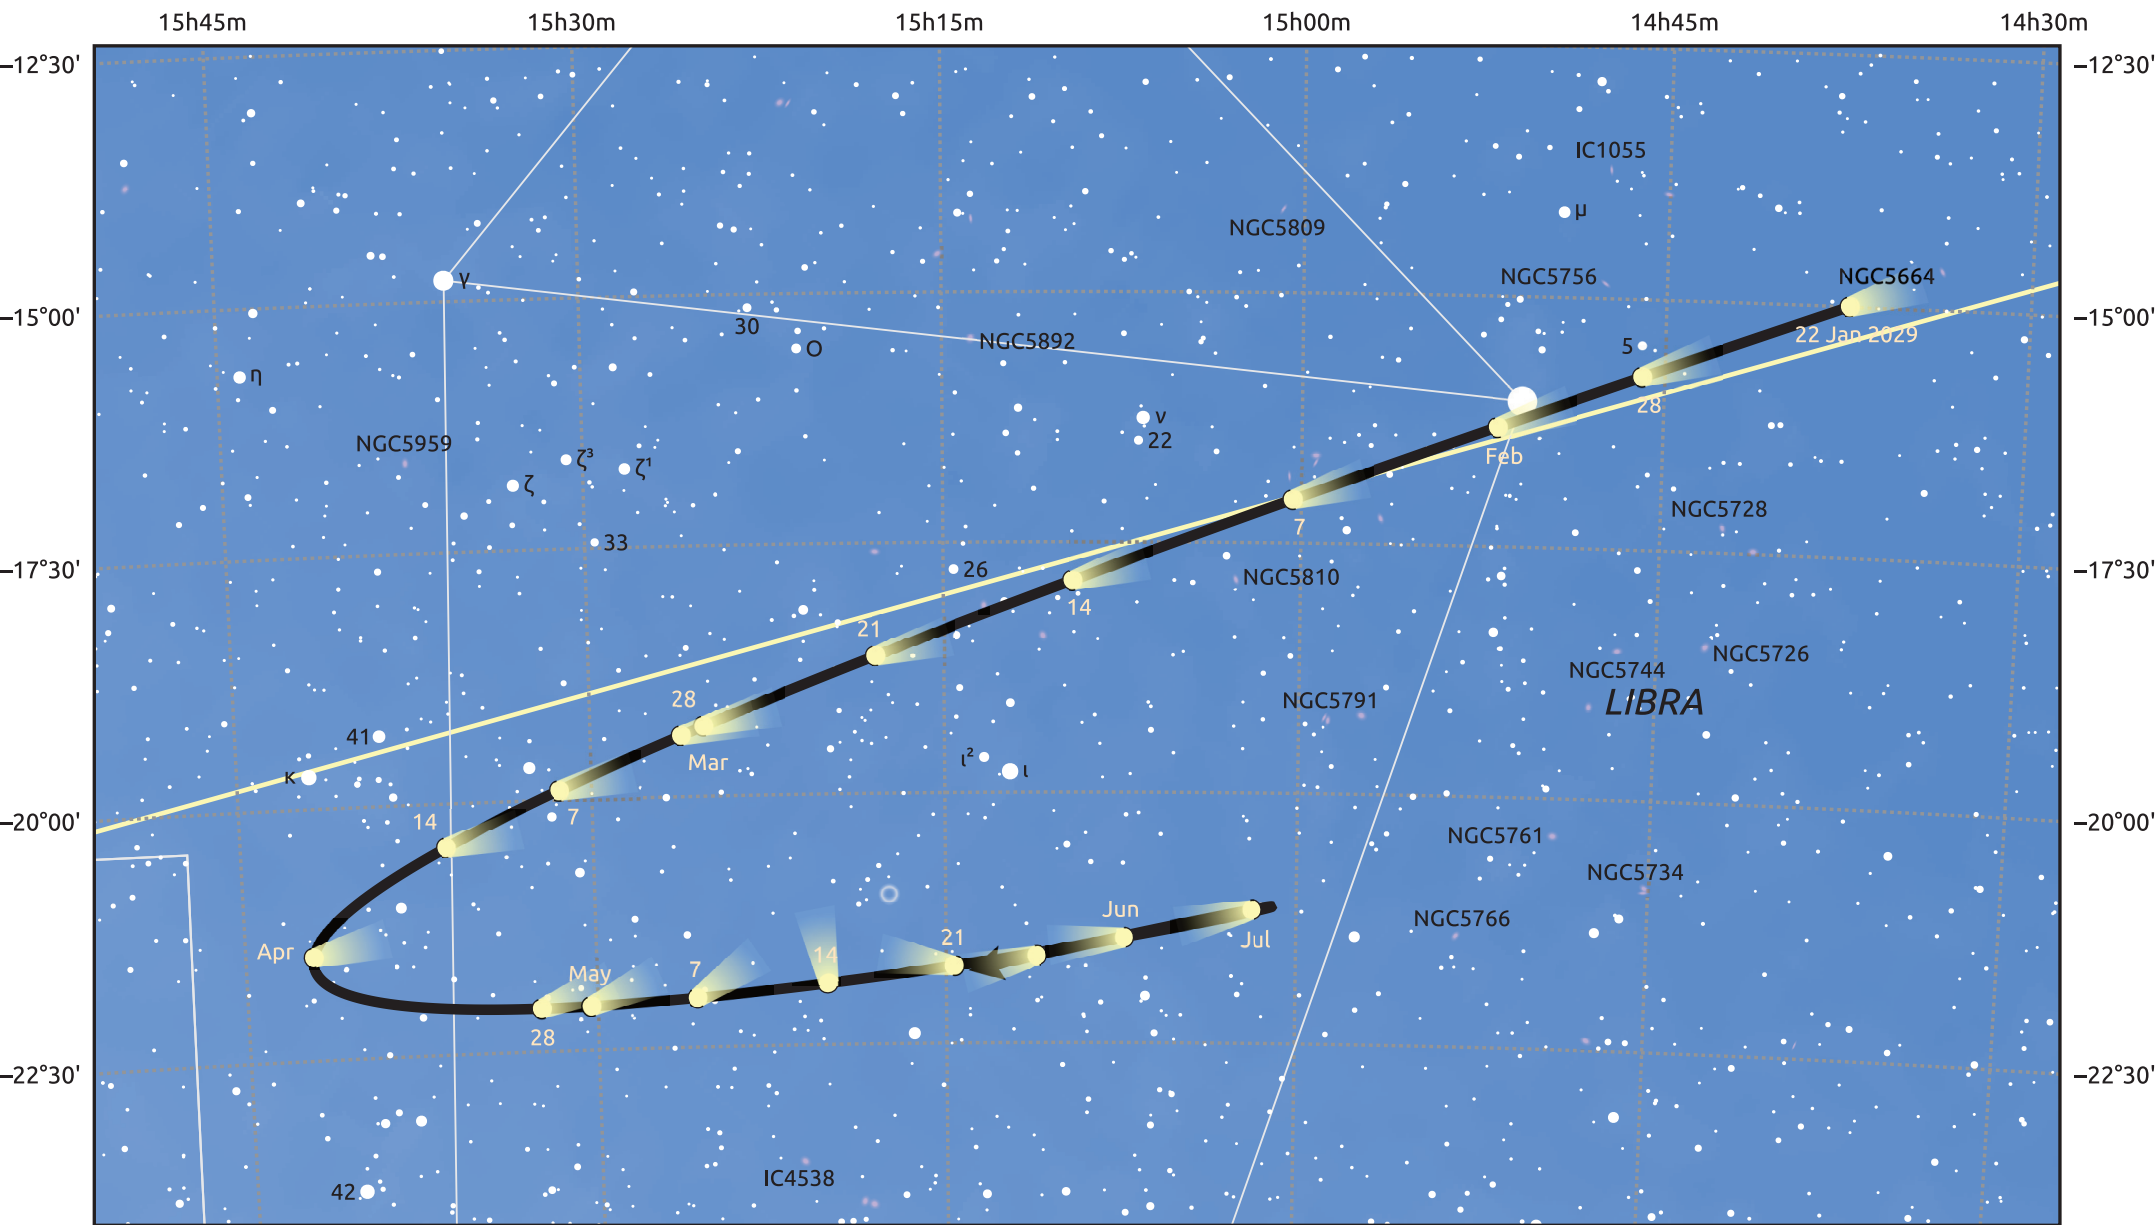

The path of 116P/Wild starting on 22 Jan 2029

© Dominic Ford 2011–2025. Date markers placed at midnight UTC. Downloaded from <https://in-the-sky.org>

Magnitude scale: ● 10.0 ● 9.0 ● 8.0 ● 7.0 ● 6.0 ● 5.0 ● 4.0 ● 3.0 ● 2.0

— Ecliptic Plane

Galaxy Bright nebula Open cluster Globular cluster Planetary nebula

Date	Mag
2029 Mar 1	11.4
2029 May 1	11.1
2029 Jul 1	12.0