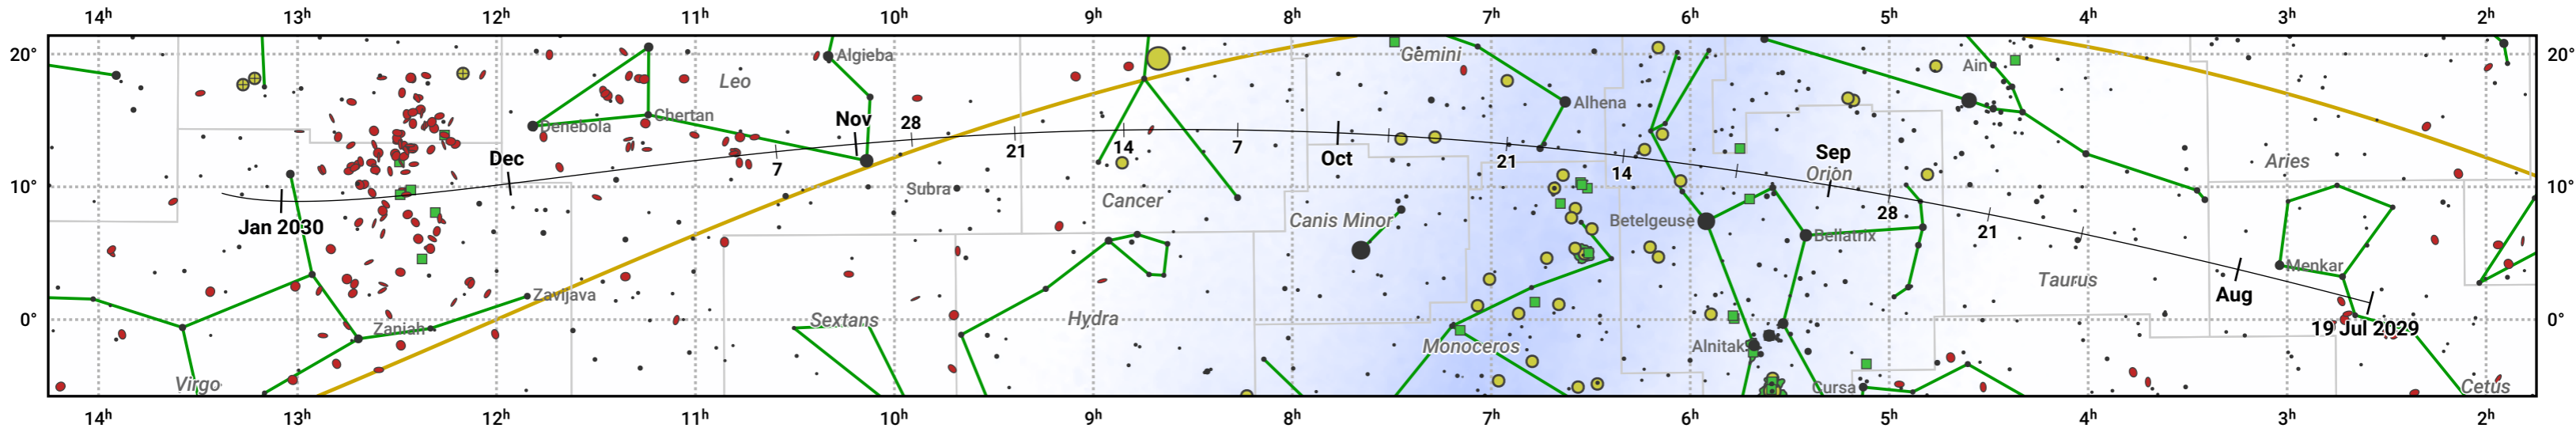

The path of 46P/Wirtanen starting on 19 Jul 2029

© Dominic Ford 2011–2024. Date markers placed at midnight UTC. Downloaded from <https://in-the-sky.org>

Magnitude scale: · 6.0 · 5.0 · 4.0 · 3.0 ● 2.0 ● 1.0 ● 0.0

— Ecliptic Plane

● Galaxy ■ Bright nebula ● Open cluster ⊕ Globular cluster

Date	Mag
2029 Aug 6	11.6
2029 Aug 23	10.6
2029 Sep 1	10.1
2029 Sep 12	9.5
2029 Nov 1	8.8
2029 Dec 22	10.6
2030 Jan 1	11.0