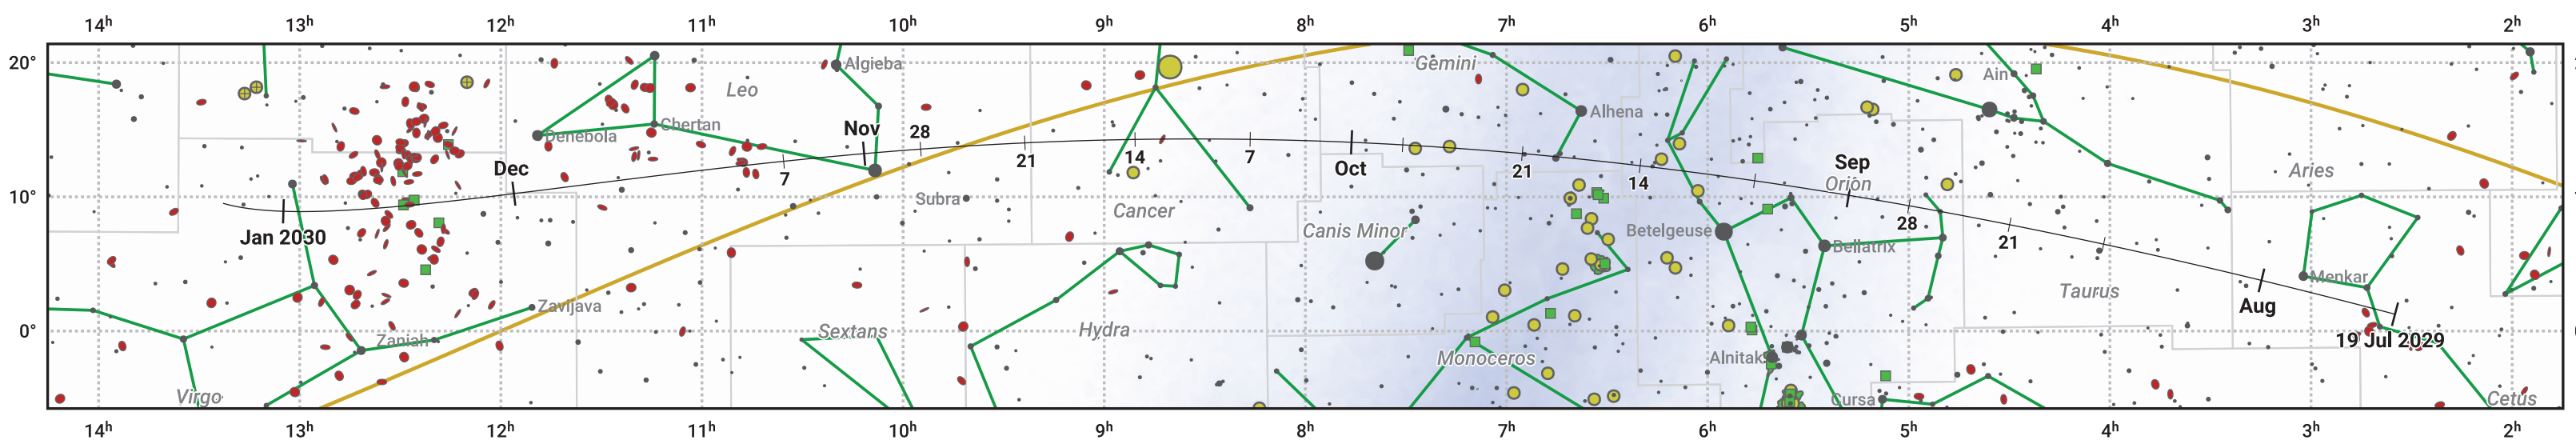

The path of 46P/Wirtanen starting on 19 Jul 2029

© Dominic Ford 2011–2024. Date markers placed at midnight UTC. Downloaded from <https://in-the-sky.org>

Magnitude scale: 6.0 5.0 4.0 3.0 2.0 1.0 0.0

Ecliptic Plane

Galaxy Bright nebula Open cluster + Globular cluster

Date	Mag
2029 Aug 6	11.6
2029 Aug 23	10.6
2029 Sep 1	10.1
2029 Sep 12	9.5
2029 Nov 1	8.8
2029 Dec 22	10.6
2030 Jan 1	11.0