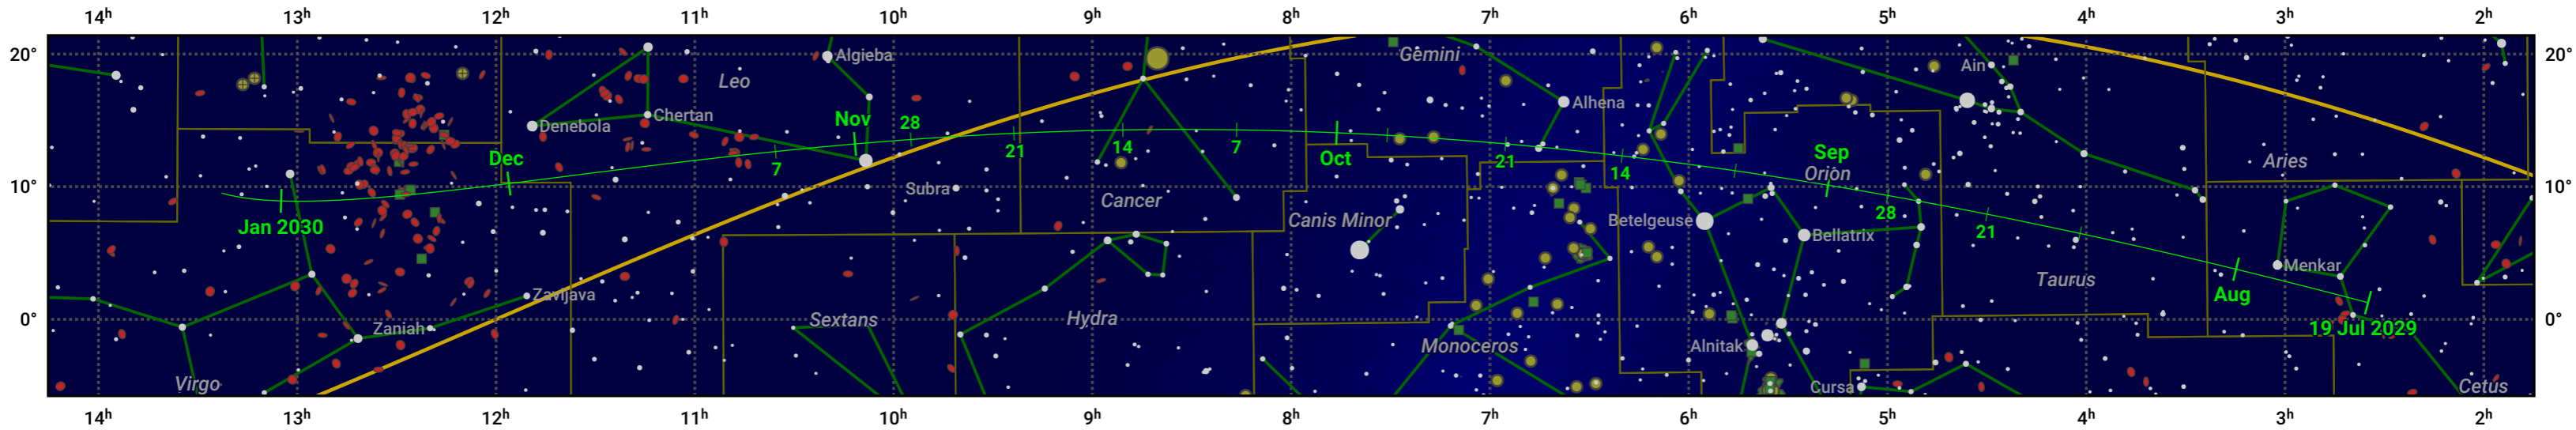

The path of 46P/Wirtanen starting on 19 Jul 2029

© Dominic Ford 2011–2024. Date markers placed at midnight UTC. Downloaded from <https://in-the-sky.org>

Magnitude scale: · 6.0 · 5.0 · 4.0 · 3.0 ● 2.0 ● 1.0 ● 0.0

— Ecliptic Plane

● Galaxy
 ■ Bright nebula
 ● Open cluster
 ⊕ Globular cluster

Date	Mag
2029 Aug 6	11.6
2029 Aug 23	10.6
2029 Sep 1	10.1
2029 Sep 12	9.5
2029 Nov 1	8.8
2029 Dec 22	10.6
2030 Jan 1	11.0