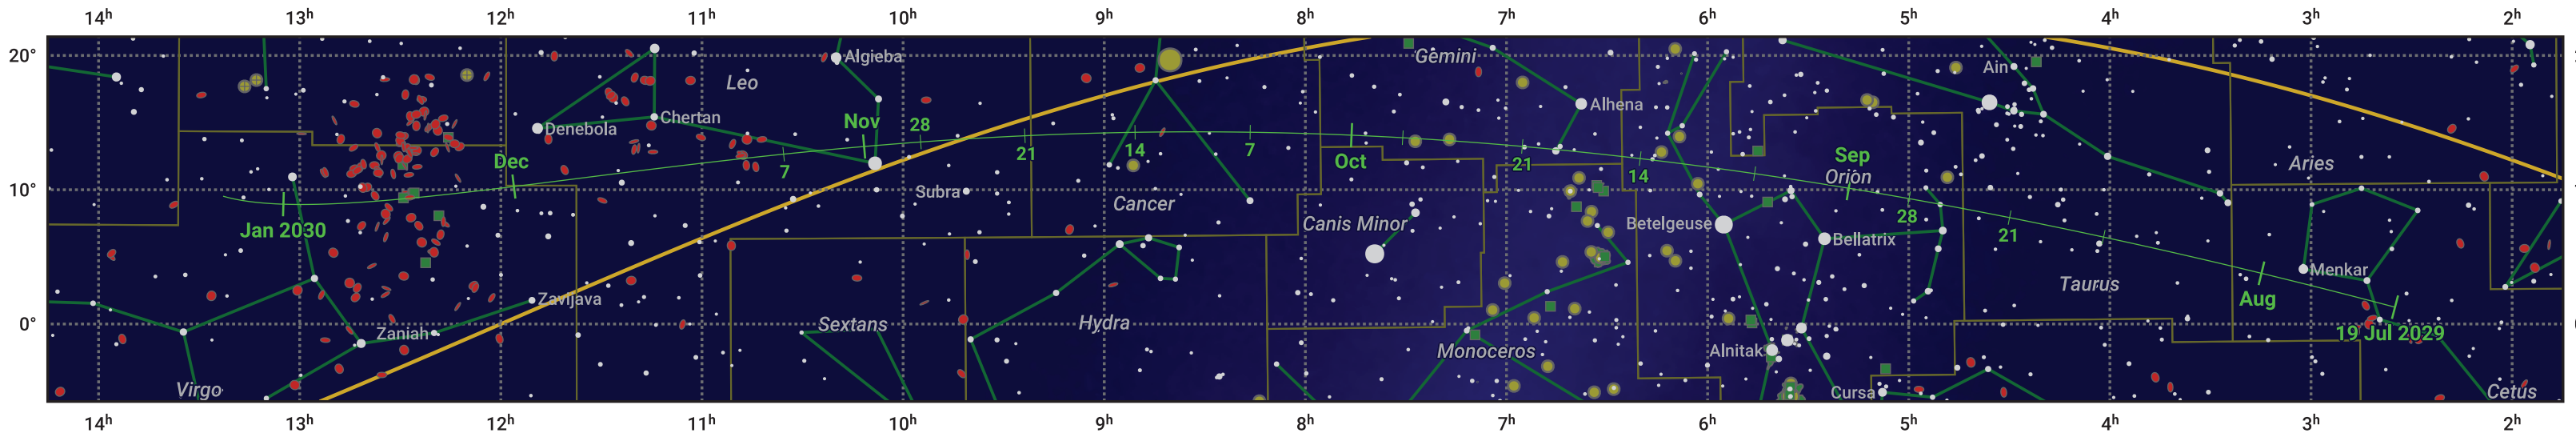

The path of 46P/Wirtanen starting on 19 Jul 2029

© Dominic Ford 2011–2024. Date markers placed at midnight UTC. Downloaded from <https://in-the-sky.org>

Magnitude scale: 6.0 5.0 4.0 3.0 2.0 1.0 0.0

Ecliptic Plane

Galaxy Bright nebula Open cluster Globular cluster

Date	Mag
2029 Aug 6	11.6
2029 Aug 23	10.6
2029 Sep 1	10.1
2029 Sep 12	9.5
2029 Nov 1	8.8
2029 Dec 22	10.6
2030 Jan 1	11.0