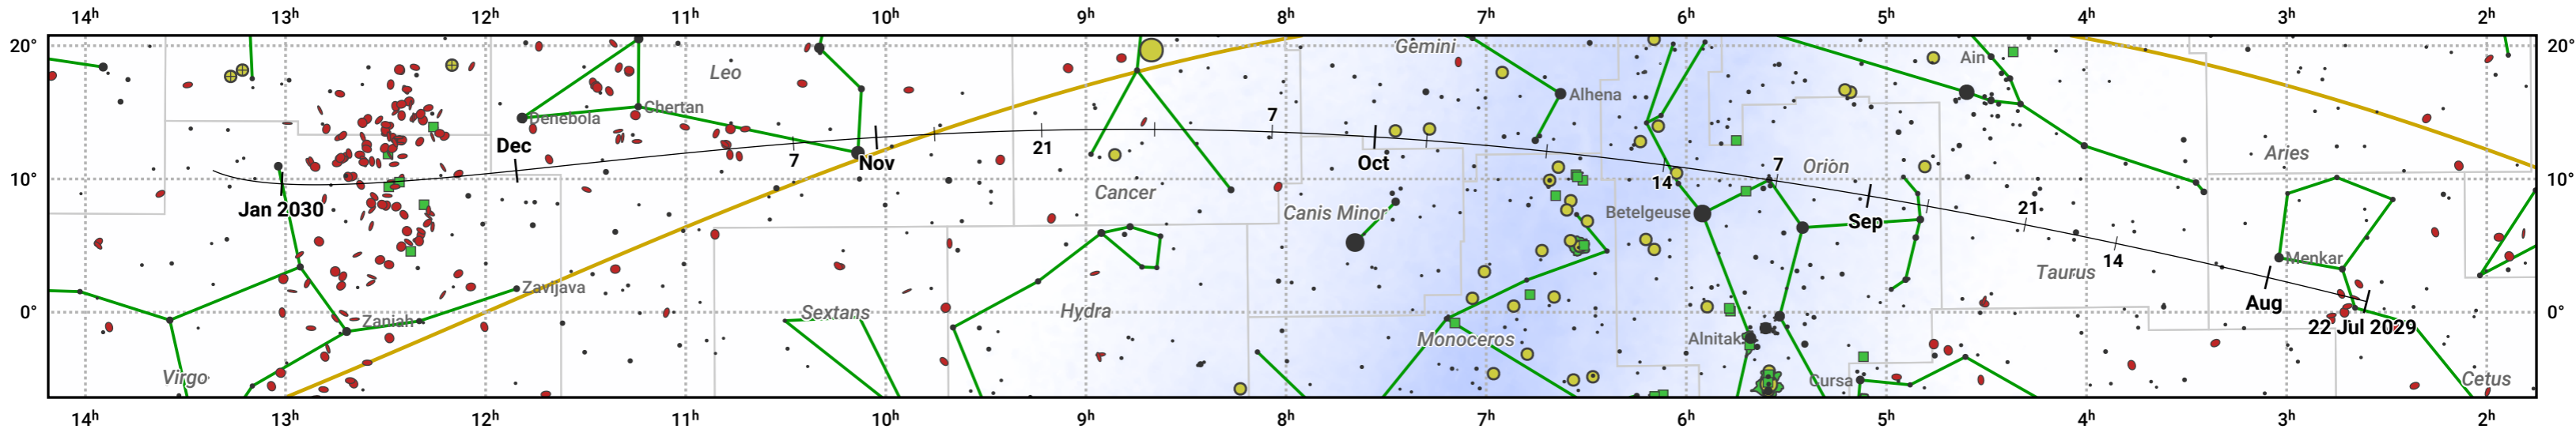

The path of 46P/Wirtanen starting on 22 Jul 2029

© Dominic Ford 2011–2024. Date markers placed at midnight UTC. Downloaded from <https://in-the-sky.org>

Magnitude scale: 6.0 5.0 4.0 3.0 2.0 1.0 0.0

Ecliptic Plane

Galaxy Bright nebula Open cluster + Globular cluster

Date	Mag
2029 Aug 9	11.5
2029 Aug 26	10.5
2029 Sep 1	10.1
2029 Sep 14	9.4
2029 Nov 1	8.6
2029 Dec 25	10.5
2030 Jan 1	10.7