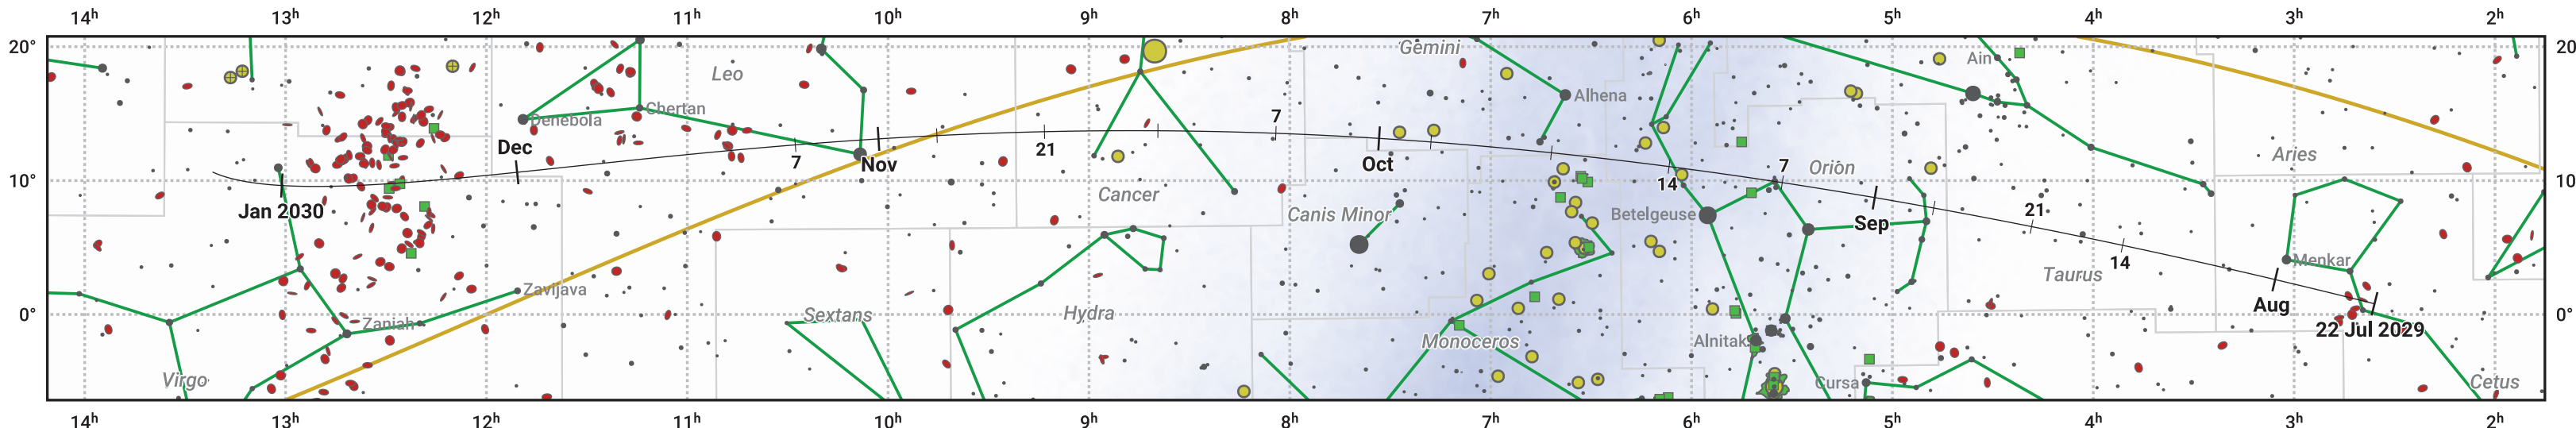

# The path of 46P/Wirtanen starting on 22 Jul 2029

© Dominic Ford 2011–2024. Date markers placed at midnight UTC. Downloaded from <https://in-the-sky.org>

Magnitude scale:  6.0  5.0  4.0  3.0  2.0  1.0  0.0

Ecliptic Plane

Galaxy   
  Bright nebula   
  Open cluster   
  Globular cluster

Date	Mag
2029 Aug 9	11.5
2029 Aug 26	10.5
2029 Sep 1	10.1
2029 Sep 14	9.4
2029 Nov 1	8.6
2029 Dec 25	10.5
2030 Jan 1	10.7