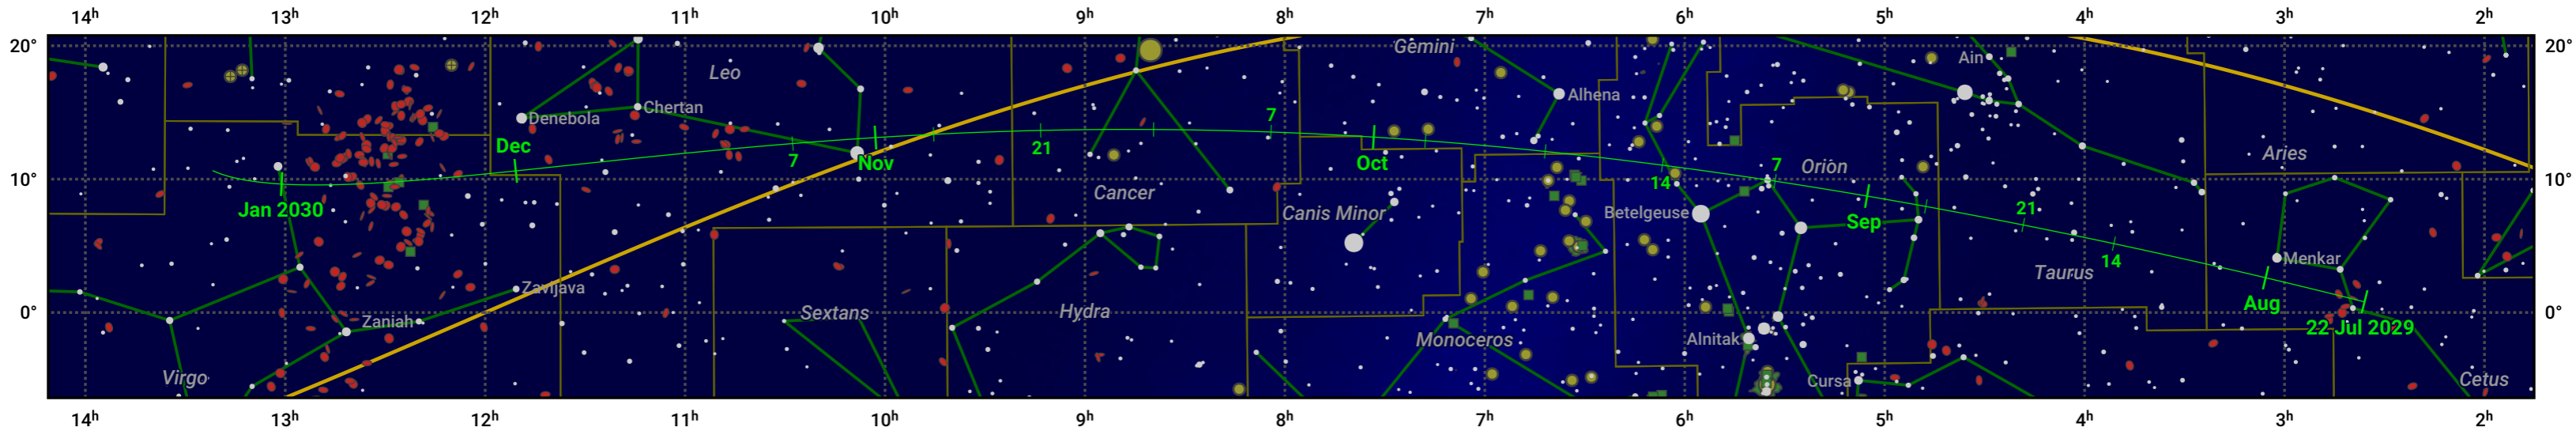

# The path of 46P/Wirtanen starting on 22 Jul 2029

© Dominic Ford 2011–2024. Date markers placed at midnight UTC. Downloaded from <https://in-the-sky.org>

Magnitude scale: ● 6.0 ● 5.0 ● 4.0 ● 3.0 ● 2.0 ● 1.0 ● 0.0

— Ecliptic Plane

- Galaxy
- Bright nebula
- Open cluster
- Globular cluster

Date	Mag
2029 Aug 9	11.5
2029 Aug 26	10.5
2029 Sep 1	10.1
2029 Sep 14	9.4
2029 Nov 1	8.6
2029 Dec 25	10.5
2030 Jan 1	10.7