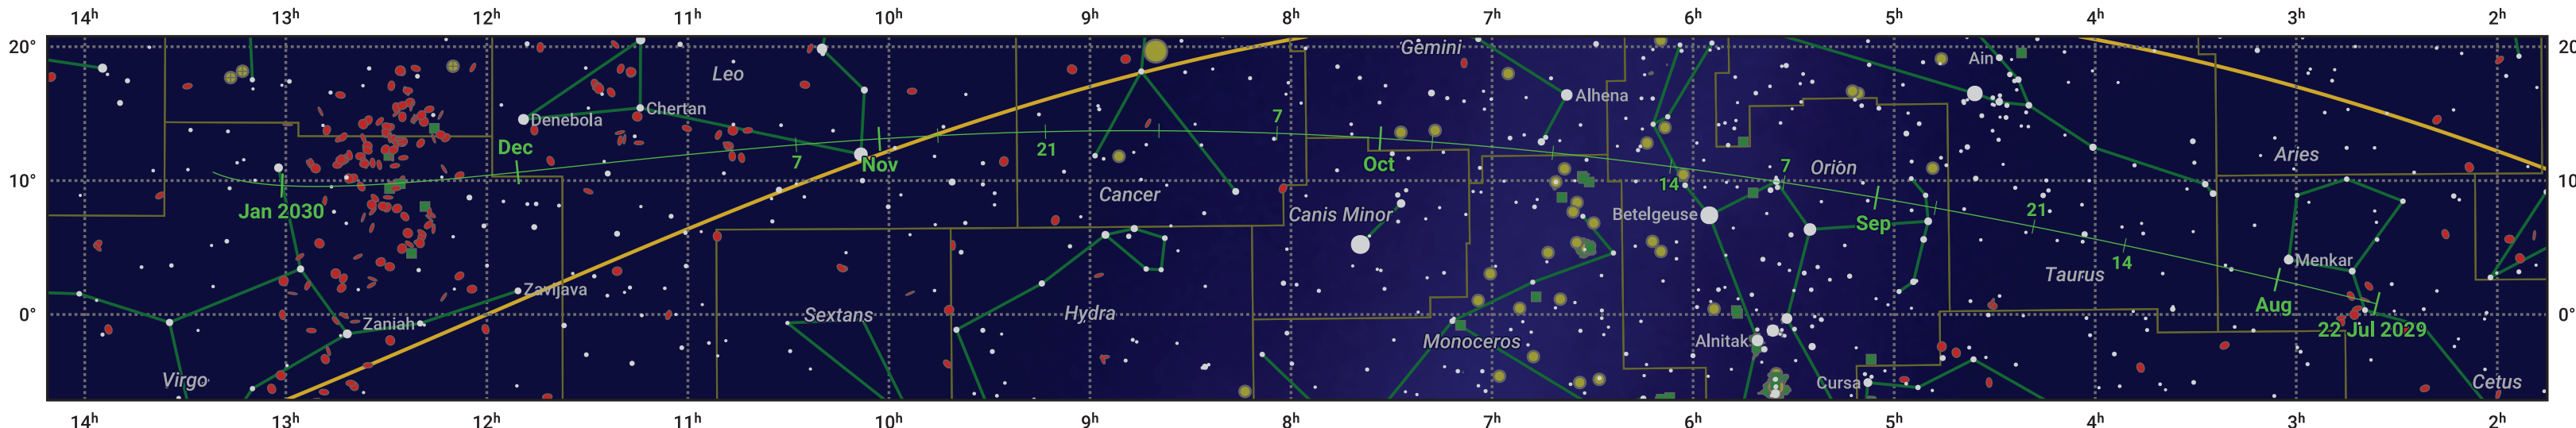

The path of 46P/Wirtanen starting on 22 Jul 2029

© Dominic Ford 2011–2024. Date markers placed at midnight UTC. Downloaded from <https://in-the-sky.org>

Magnitude scale: ● 6.0 ● 5.0 ● 4.0 ● 3.0 ● 2.0 ● 1.0 ● 0.0

— Ecliptic Plane

● Galaxy ■ Bright nebula ● Open cluster ● Globular cluster

Date	Mag
2029 Aug 9	11.5
2029 Aug 26	10.5
2029 Sep 1	10.1
2029 Sep 14	9.4
2029 Nov 1	8.6
2029 Dec 25	10.5
2030 Jan 1	10.7