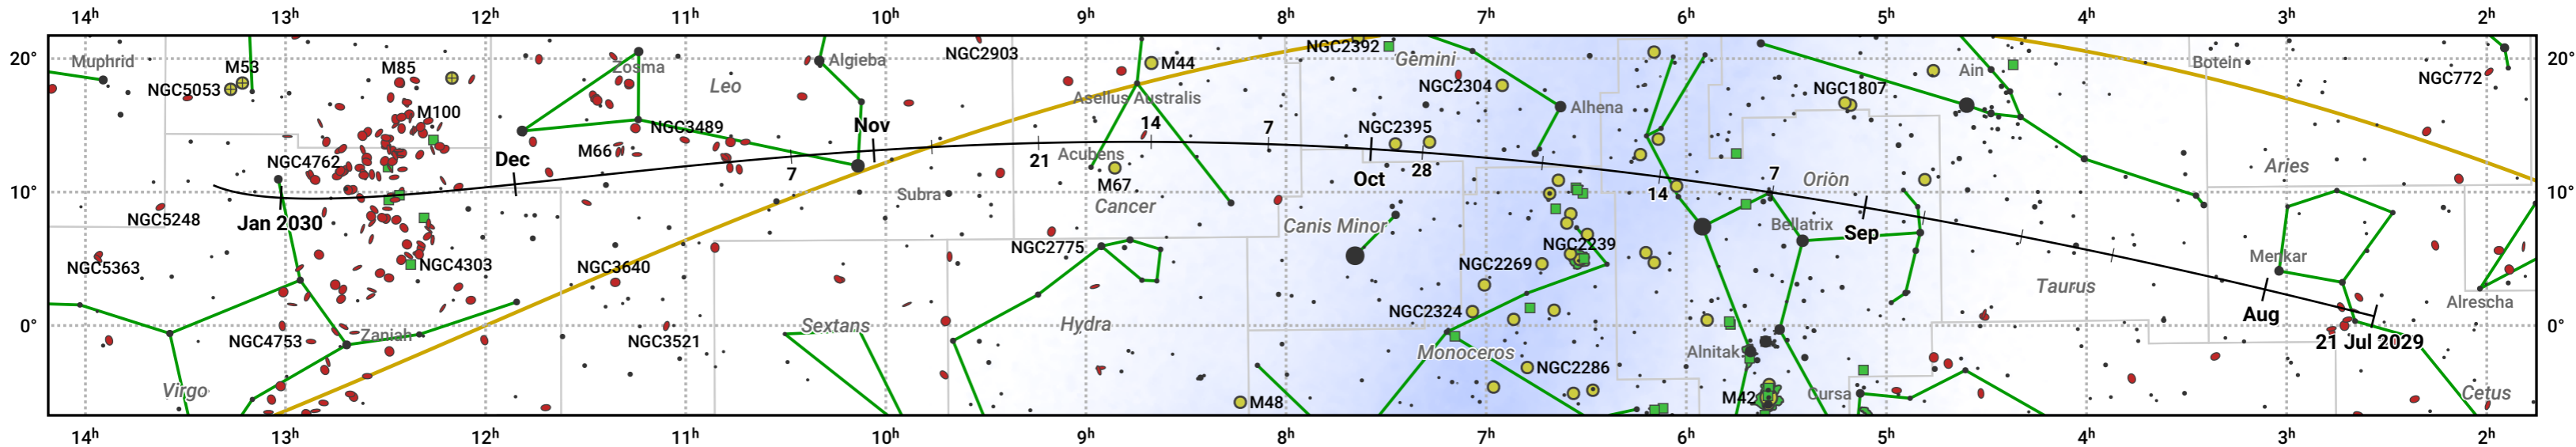

The path of 46P/Wirtanen starting on 21 Jul 2029

© Dominic Ford 2011–2024. Date markers placed at midnight UTC. Downloaded from <https://in-the-sky.org>

Magnitude scale: 6.0 5.0 4.0 3.0 2.0 1.0 0.0

Ecliptic Plane

Galaxy Bright nebula Open cluster Globular cluster

Date	Mag
2029 Aug 8	11.5
2029 Aug 25	10.5
2029 Sep 1	10.1
2029 Sep 13	9.5
2029 Nov 1	8.6
2029 Dec 26	10.5
2030 Jan 1	10.8