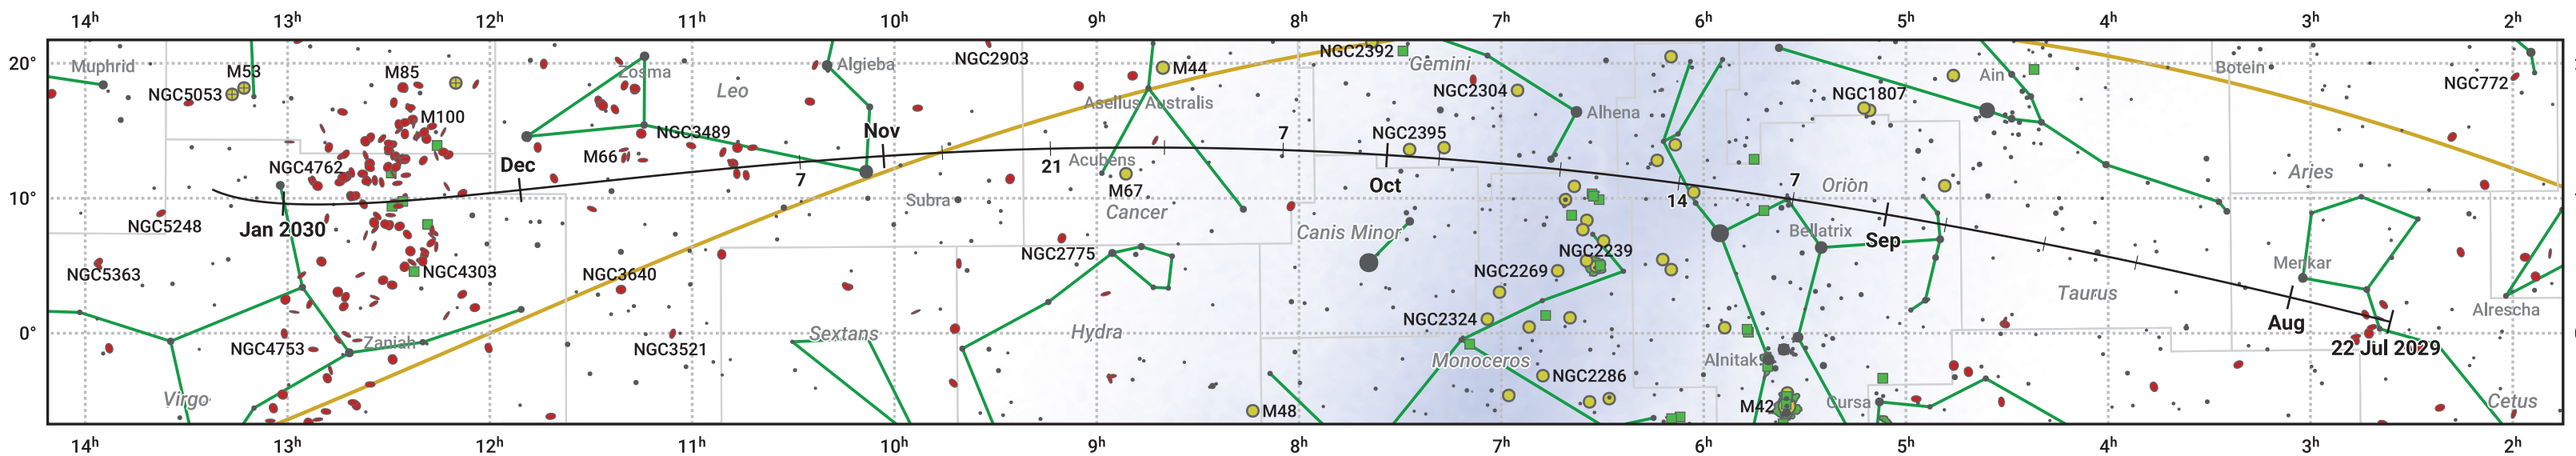

The path of 46P/Wirtanen starting on 22 Jul 2029

© Dominic Ford 2011–2024. Date markers placed at midnight UTC. Downloaded from <https://in-the-sky.org>

Magnitude scale: ● 6.0 ● 5.0 ● 4.0 ● 3.0 ● 2.0 ● 1.0 ● 0.0

— Ecliptic Plane

● Galaxy ■ Bright nebula ● Open cluster ⊕ Globular cluster

Date	Mag
2029 Aug 9	11.5
2029 Aug 26	10.5
2029 Sep 1	10.1
2029 Sep 14	9.4
2029 Nov 1	8.6
2029 Dec 25	10.5
2030 Jan 1	10.7