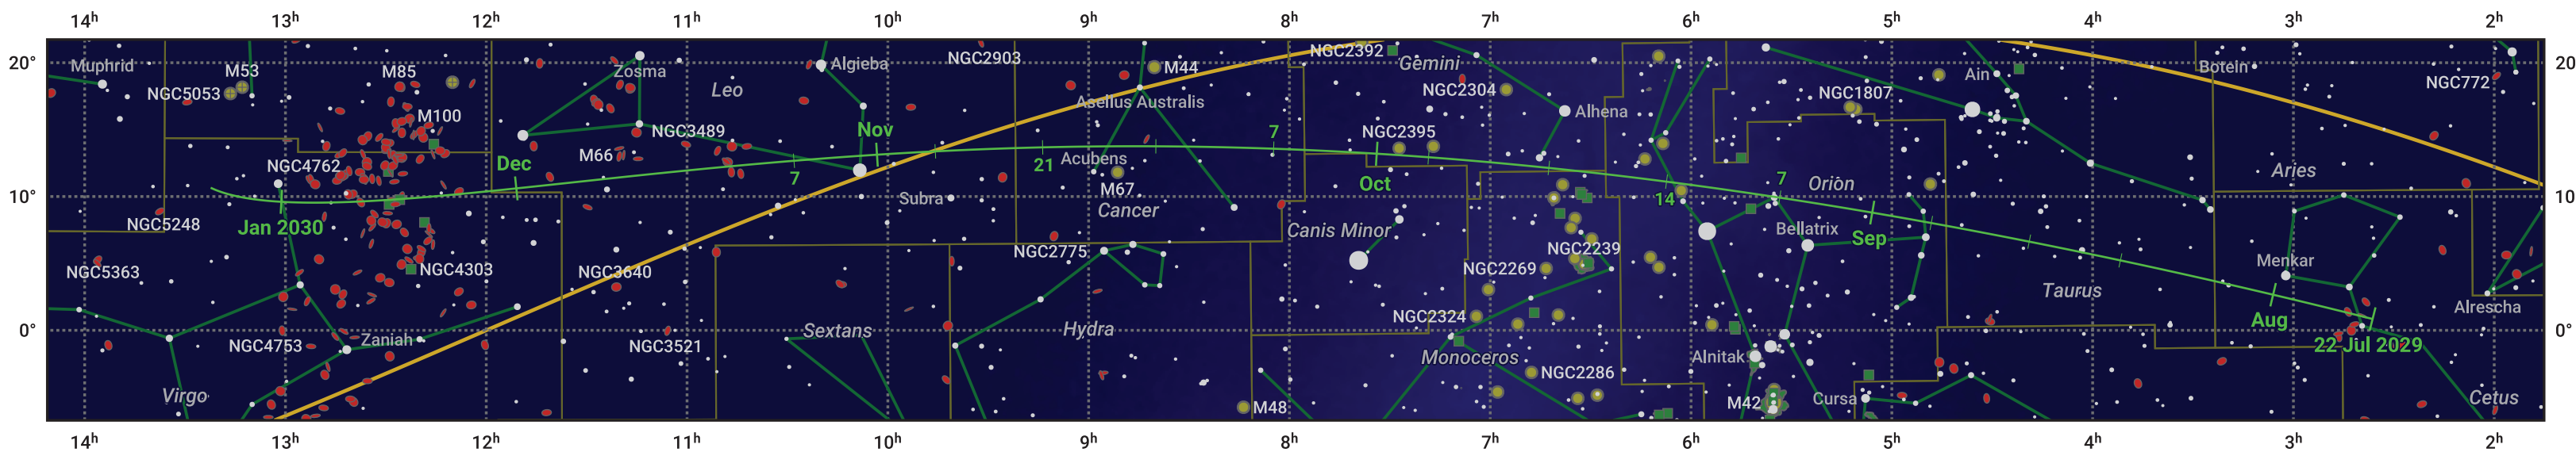

# The path of 46P/Wirtanen starting on 22 Jul 2029

© Dominic Ford 2011–2024. Date markers placed at midnight UTC. Downloaded from <https://in-the-sky.org>

Magnitude scale: ● 6.0 ● 5.0 ● 4.0 ● 3.0 ● 2.0 ● 1.0 ● 0.0

— Ecliptic Plane

- Galaxy
- Bright nebula
- Open cluster
- ⊕ Globular cluster

Date	Mag
2029 Aug 9	11.5
2029 Aug 26	10.5
2029 Sep 1	10.1
2029 Sep 14	9.4
2029 Nov 1	8.6
2029 Dec 25	10.5
2030 Jan 1	10.7