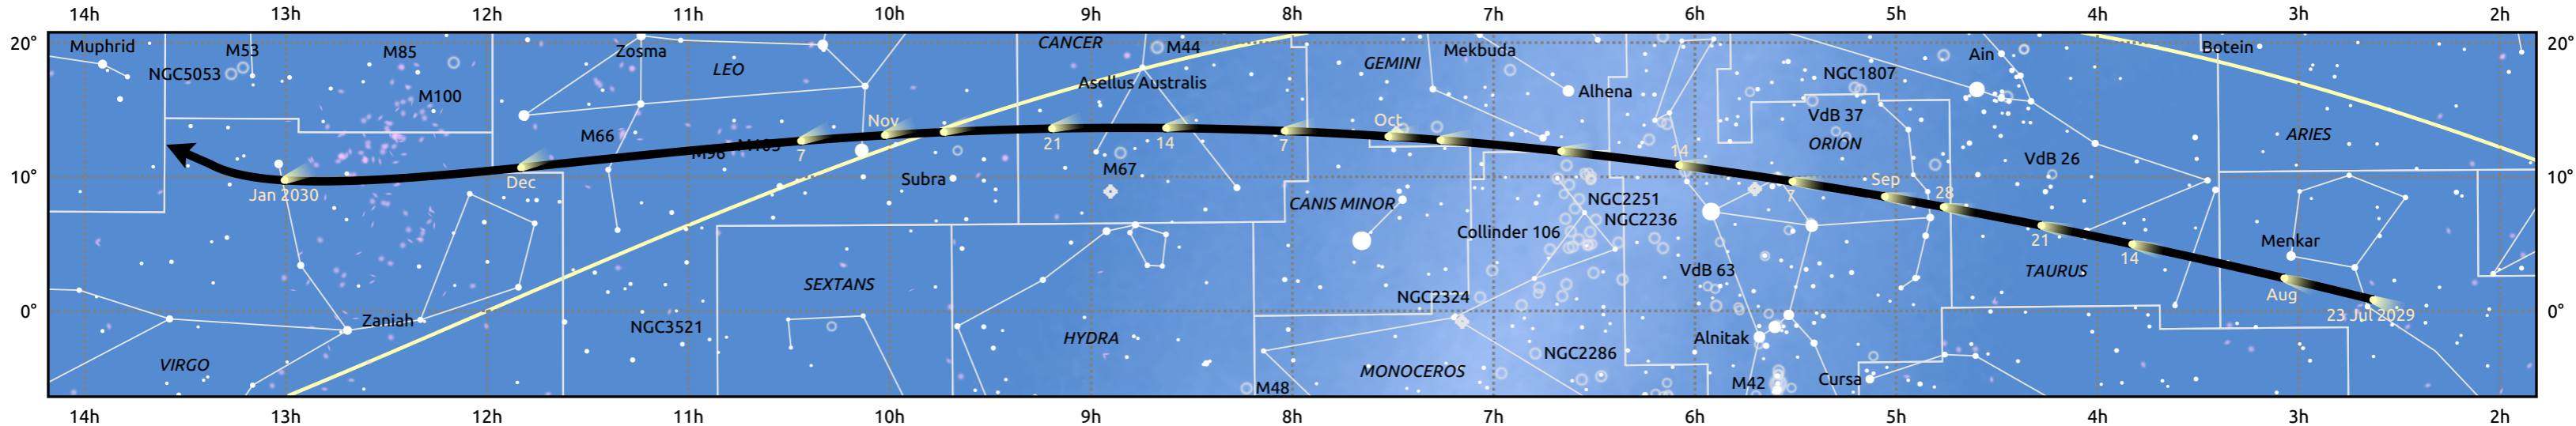

The path of 46P/Wirtanen starting on 23 Jul 2029

© Dominic Ford 2011–2025. Date markers placed at midnight UTC. Downloaded from <https://in-the-sky.org>

Magnitude scale: • 6.0 • 5.0 • 4.0 • 3.0 • 2.0 • 1.0 • 0.0

— Ecliptic Plane

Galaxy Bright nebula Open cluster Globular cluster Planetary nebula

Date	Mag
2029 Aug 10	11.4
2029 Aug 27	10.4
2029 Sep 1	10.1
2029 Sep 15	9.4
2029 Nov 1	8.6
2029 Dec 25	10.4
2030 Jan 1	10.7