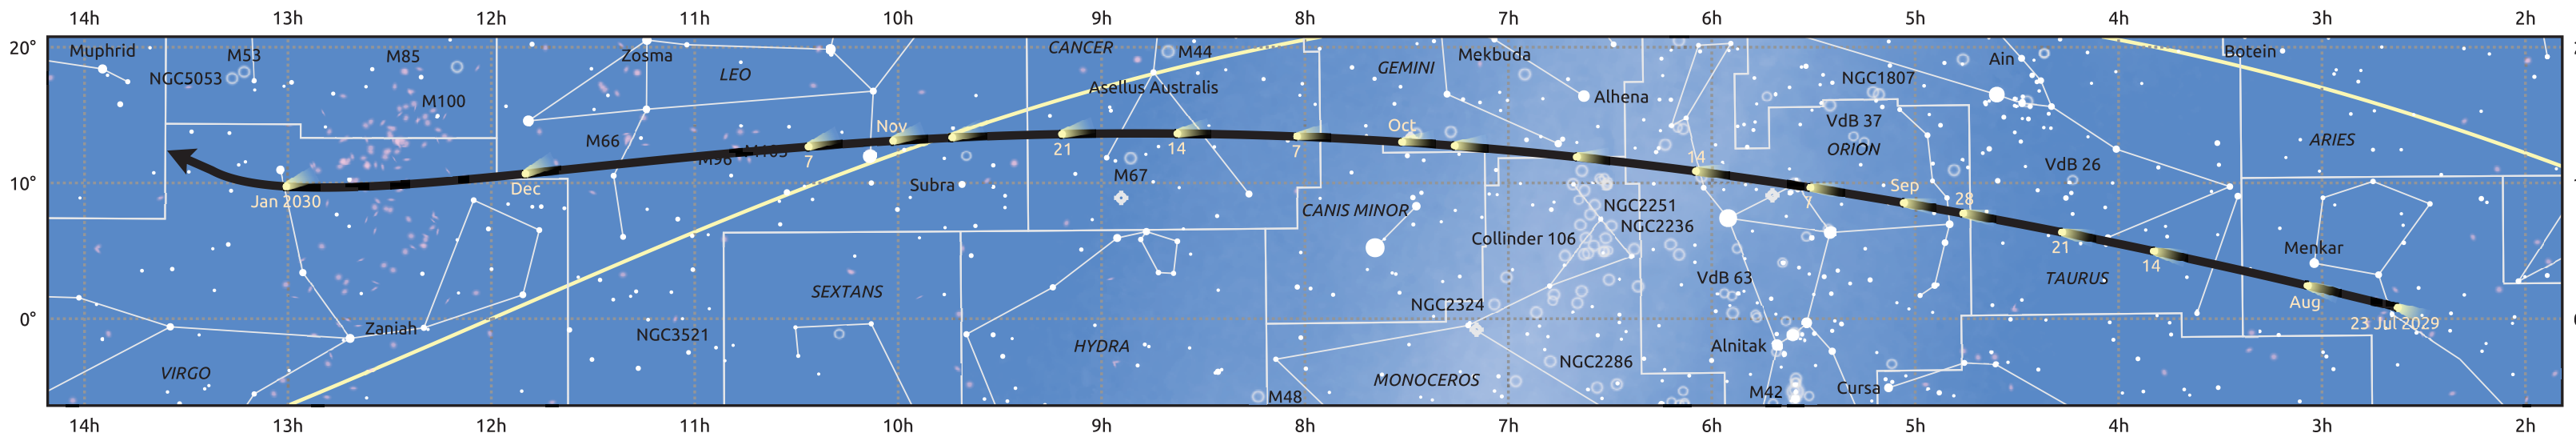

The path of 46P/Wirtanen starting on 23 Jul 2029

© Dominic Ford 2011–2025. Date markers placed at midnight UTC. Downloaded from <https://in-the-sky.org>

Magnitude scale: 6.0 5.0 4.0 3.0 2.0 1.0 0.0

Ecliptic Plane

Galaxy Bright nebula Open cluster Globular cluster Planetary nebula

Date	Mag
2029 Aug 10	11.4
2029 Aug 27	10.4
2029 Sep 1	10.1
2029 Sep 15	9.4
2029 Nov 1	8.6
2029 Dec 25	10.4
2030 Jan 1	10.7