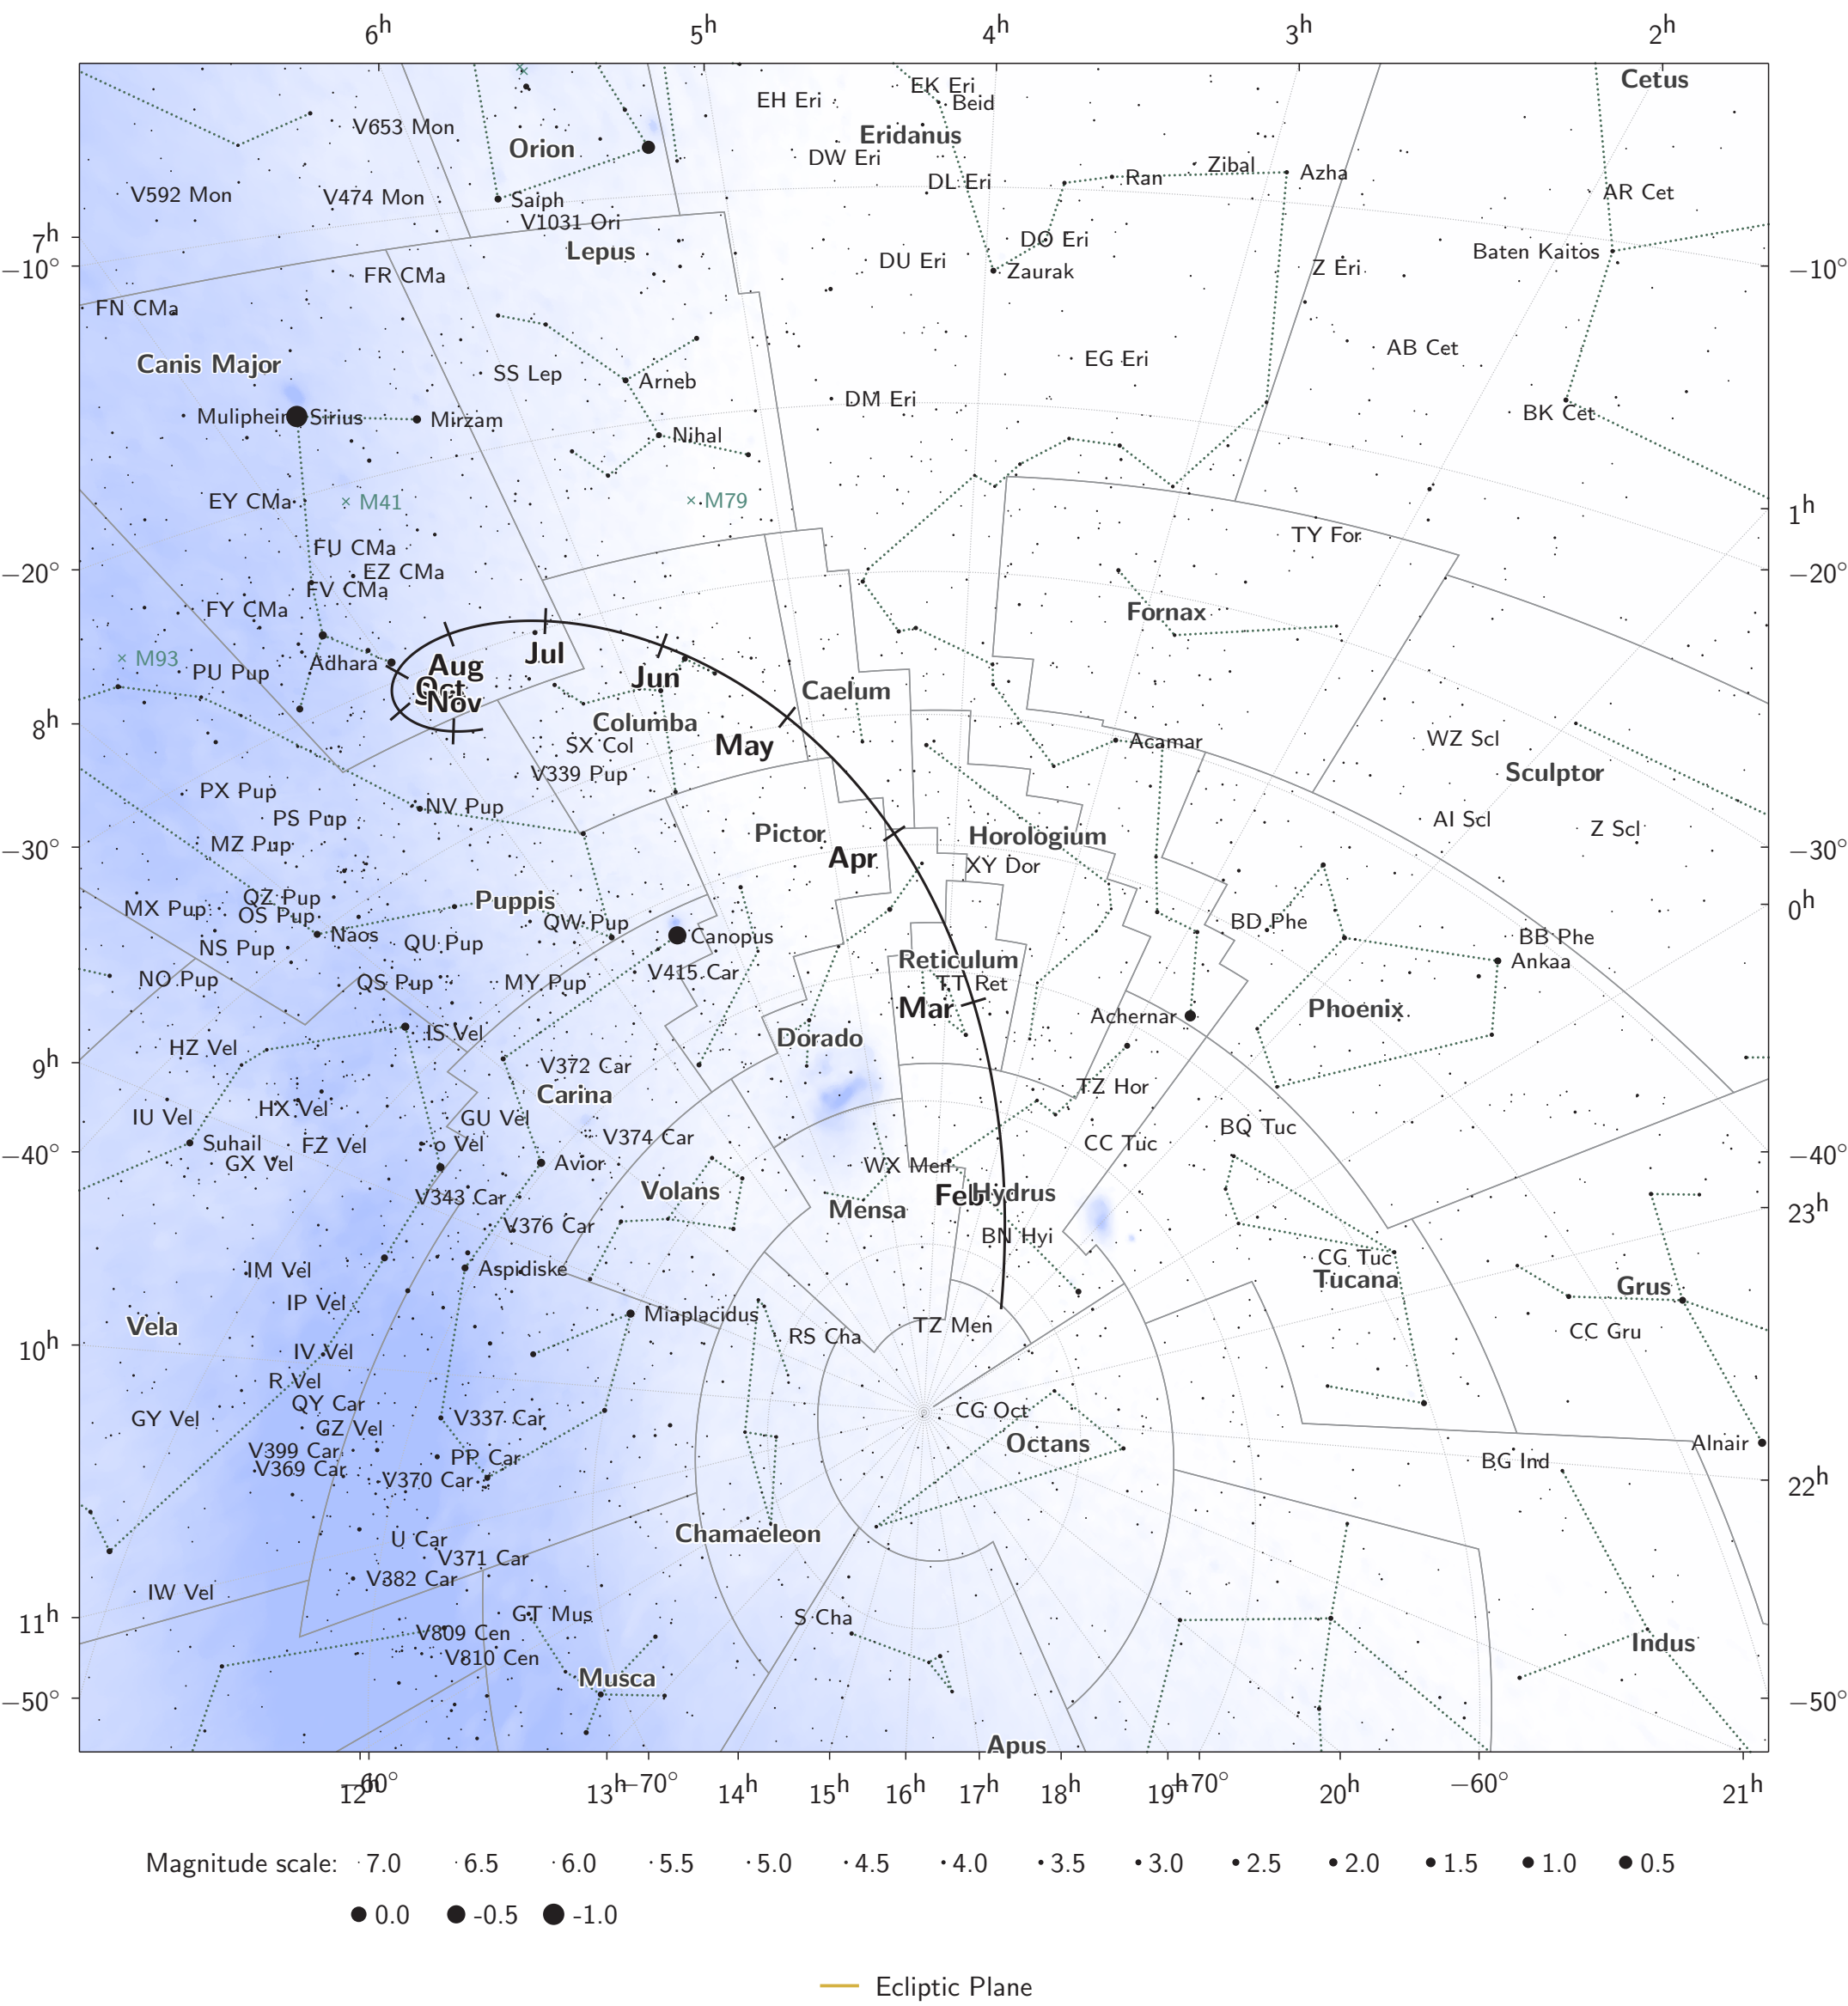

The path of C/2016 M1 (PANSTARRS) starting on 17 Jan 2019

Magnitude scale: 7.0 6.5 6.0 5.5 5.0 4.5 4.0 3.5 3.0 2.5 2.0 1.5 1.0 0.5
 ● 0.0 ● -0.5 ● -1.0

— Ecliptic Plane