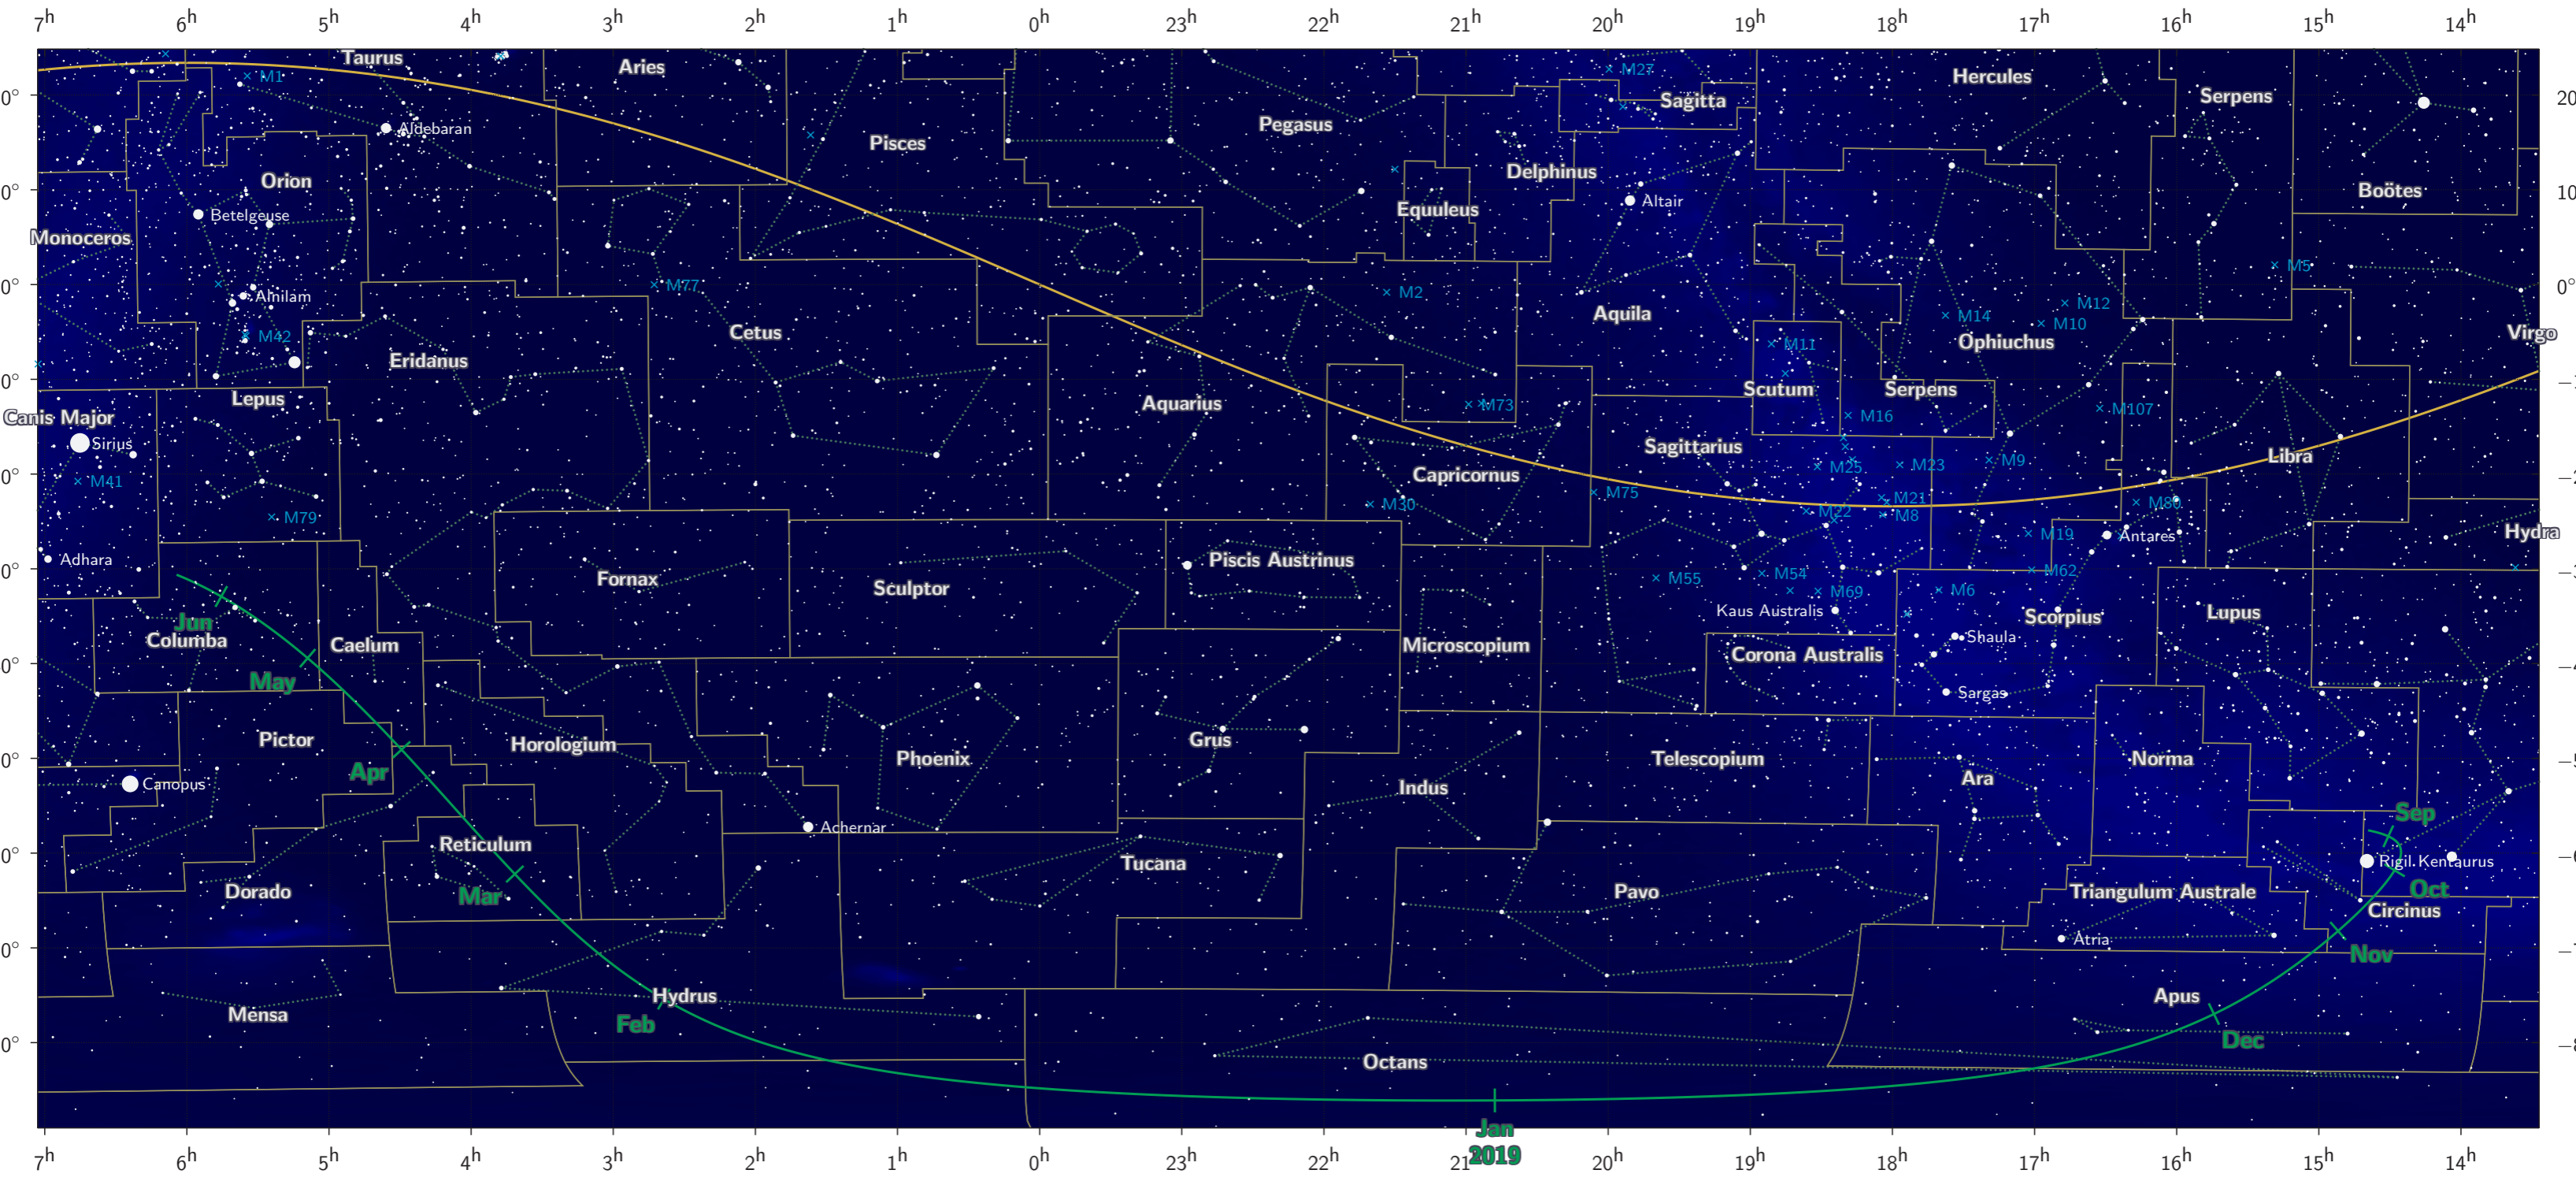

# The path of C/2016 M1 (PANSTARRS) starting on 23 Aug 2018

Magnitude scale: 7.0 6.5 6.0 5.5 5.0 4.5 4.0 3.5 3.0 2.5 2.0 1.5 1.0 0.5 0.0 -0.5 -1.0

— Ecliptic Plane