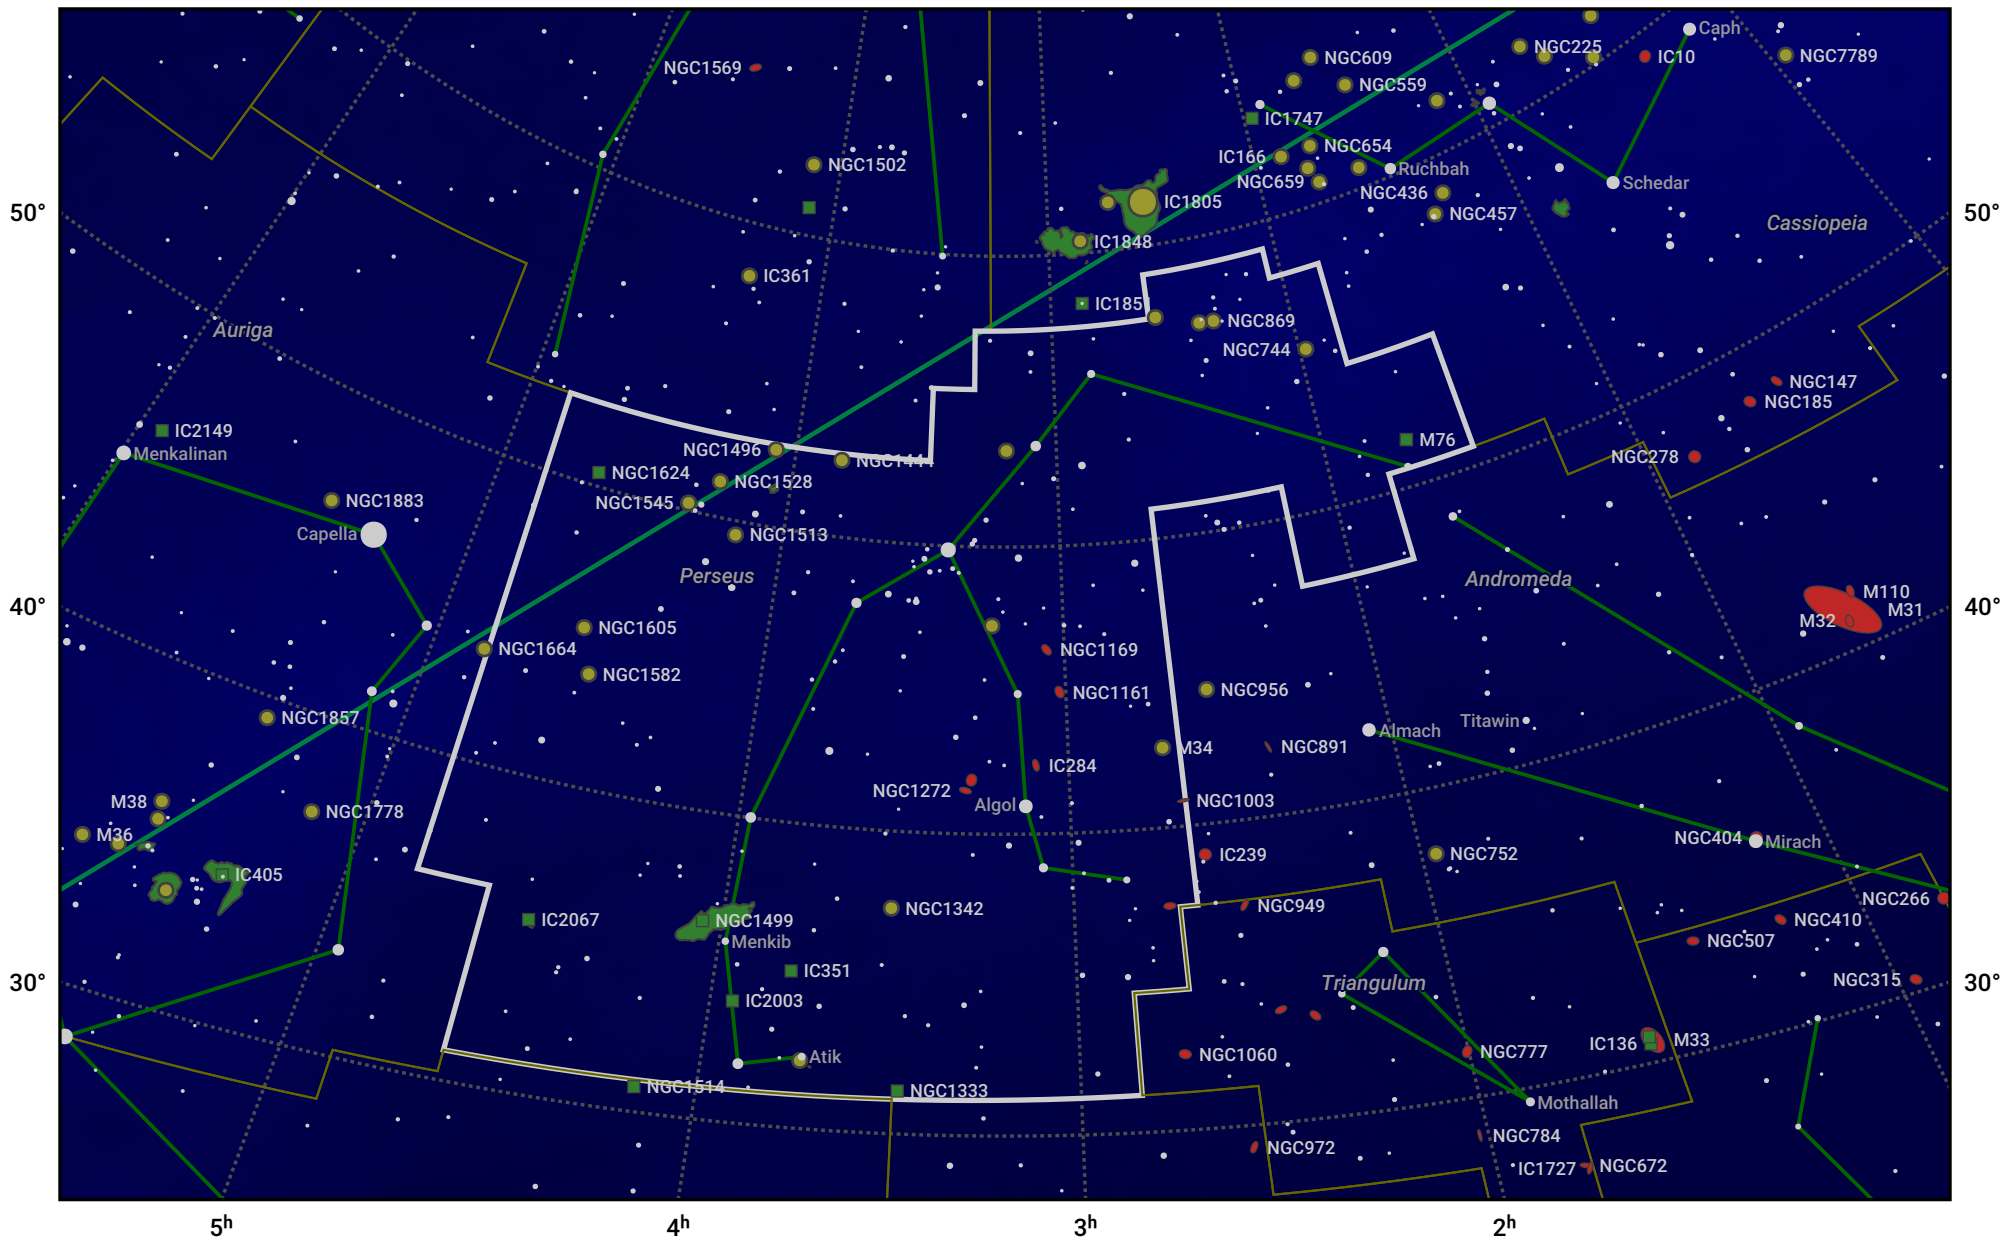

6^h 5^h 4^h 3^h 2^h 1^h 0^h

© Dominic Ford 2011–2024. Downloaded from <https://in-the-sky.org>

Magnitude scale: · 6.5 · 5.5 · 4.5 · 3.5 · 2.5 · 1.5 · 0.5 ● -0.5

— The Equator — Ecliptic Plane — Galactic Plane

● Galaxy ■ Bright nebula ● Open cluster ⊕ Globular cluster