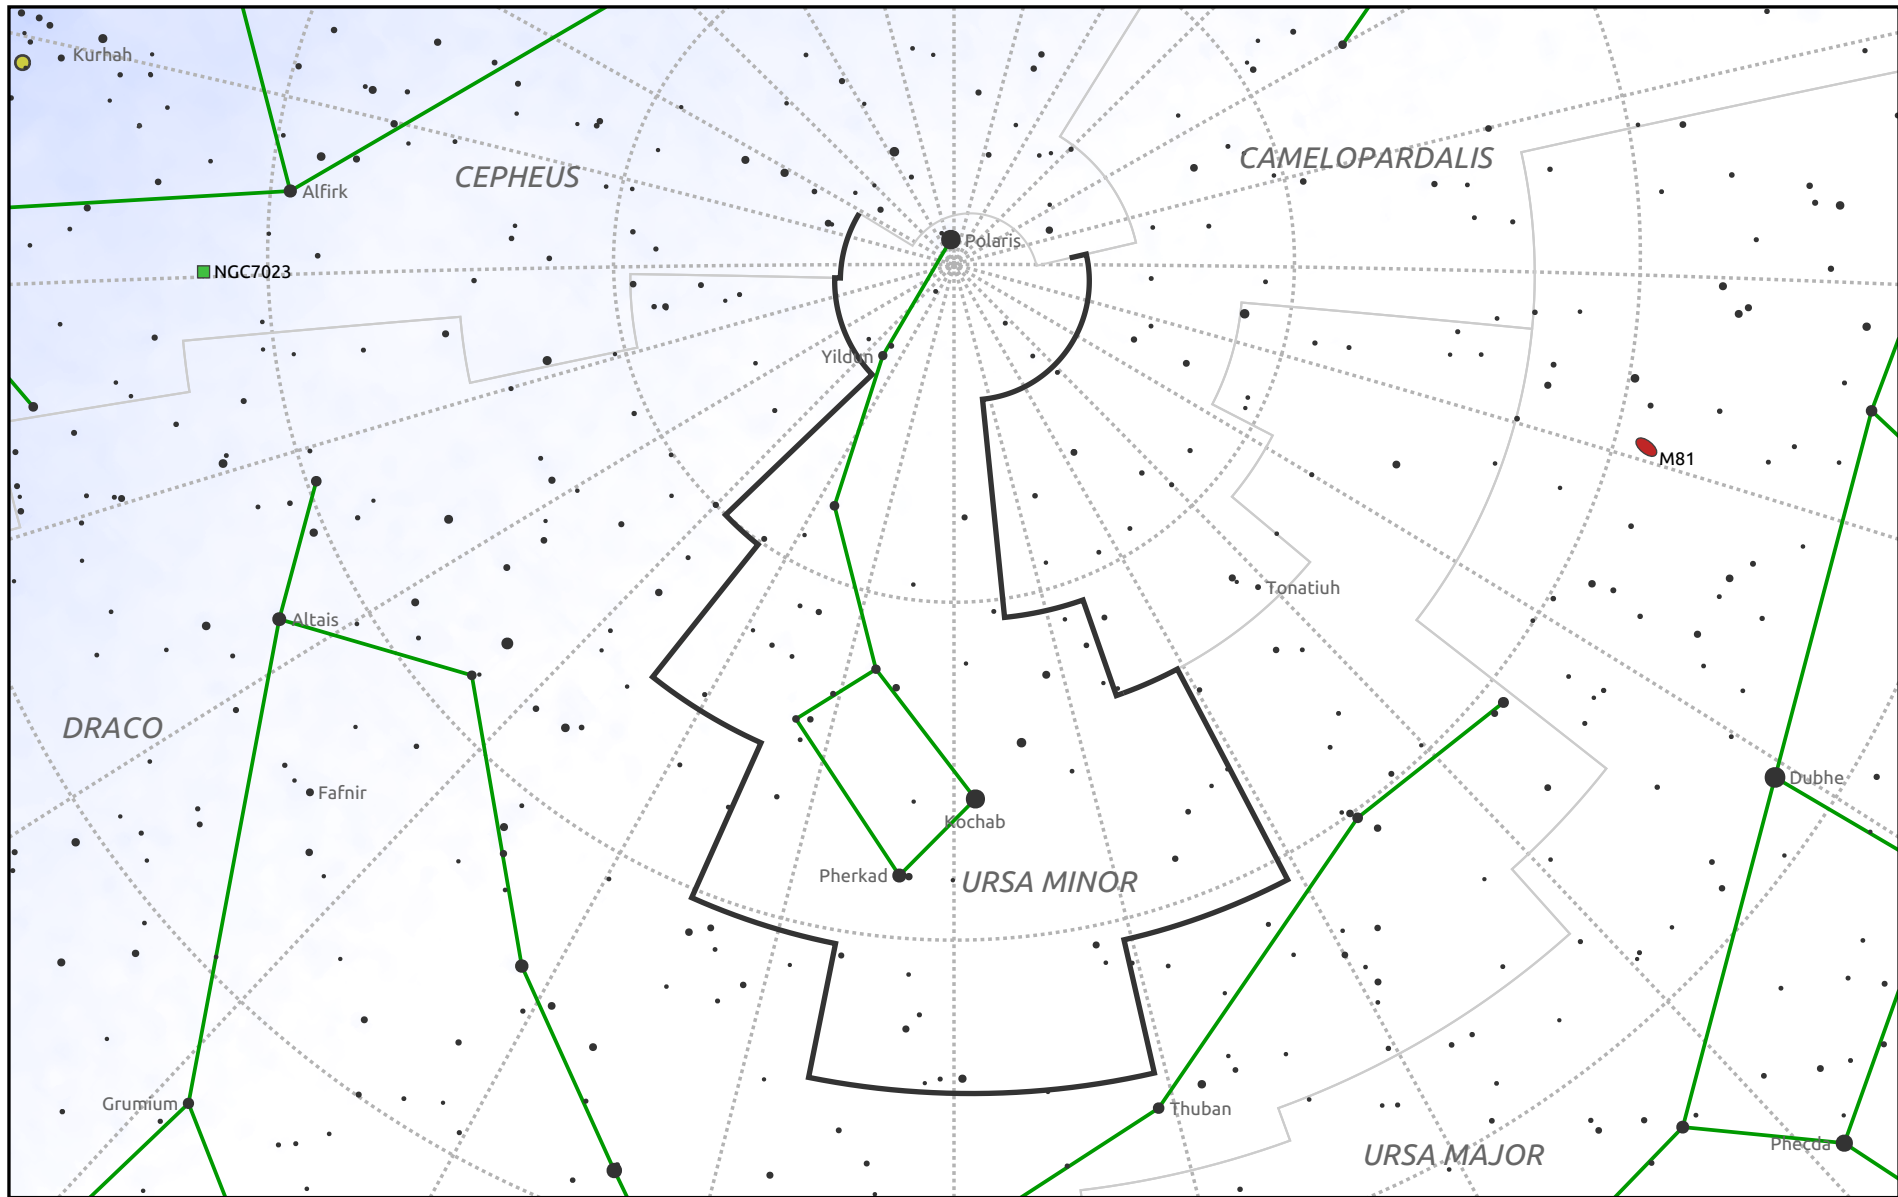

23h 0h 1h 2h 3h 4h 5h 6h 7h

© Dominic Ford 2011–2025. Downloaded from <https://in-the-sky.org>

Magnitude scale: • 6.0 • 5.0 • 4.0 • 3.0 • 2.0 • 1.0

— The Equator — Ecliptic Plane — Galactic Plane

● Galaxy ■ Bright nebula ● Open cluster ● Globular cluster ● Planetary nebula