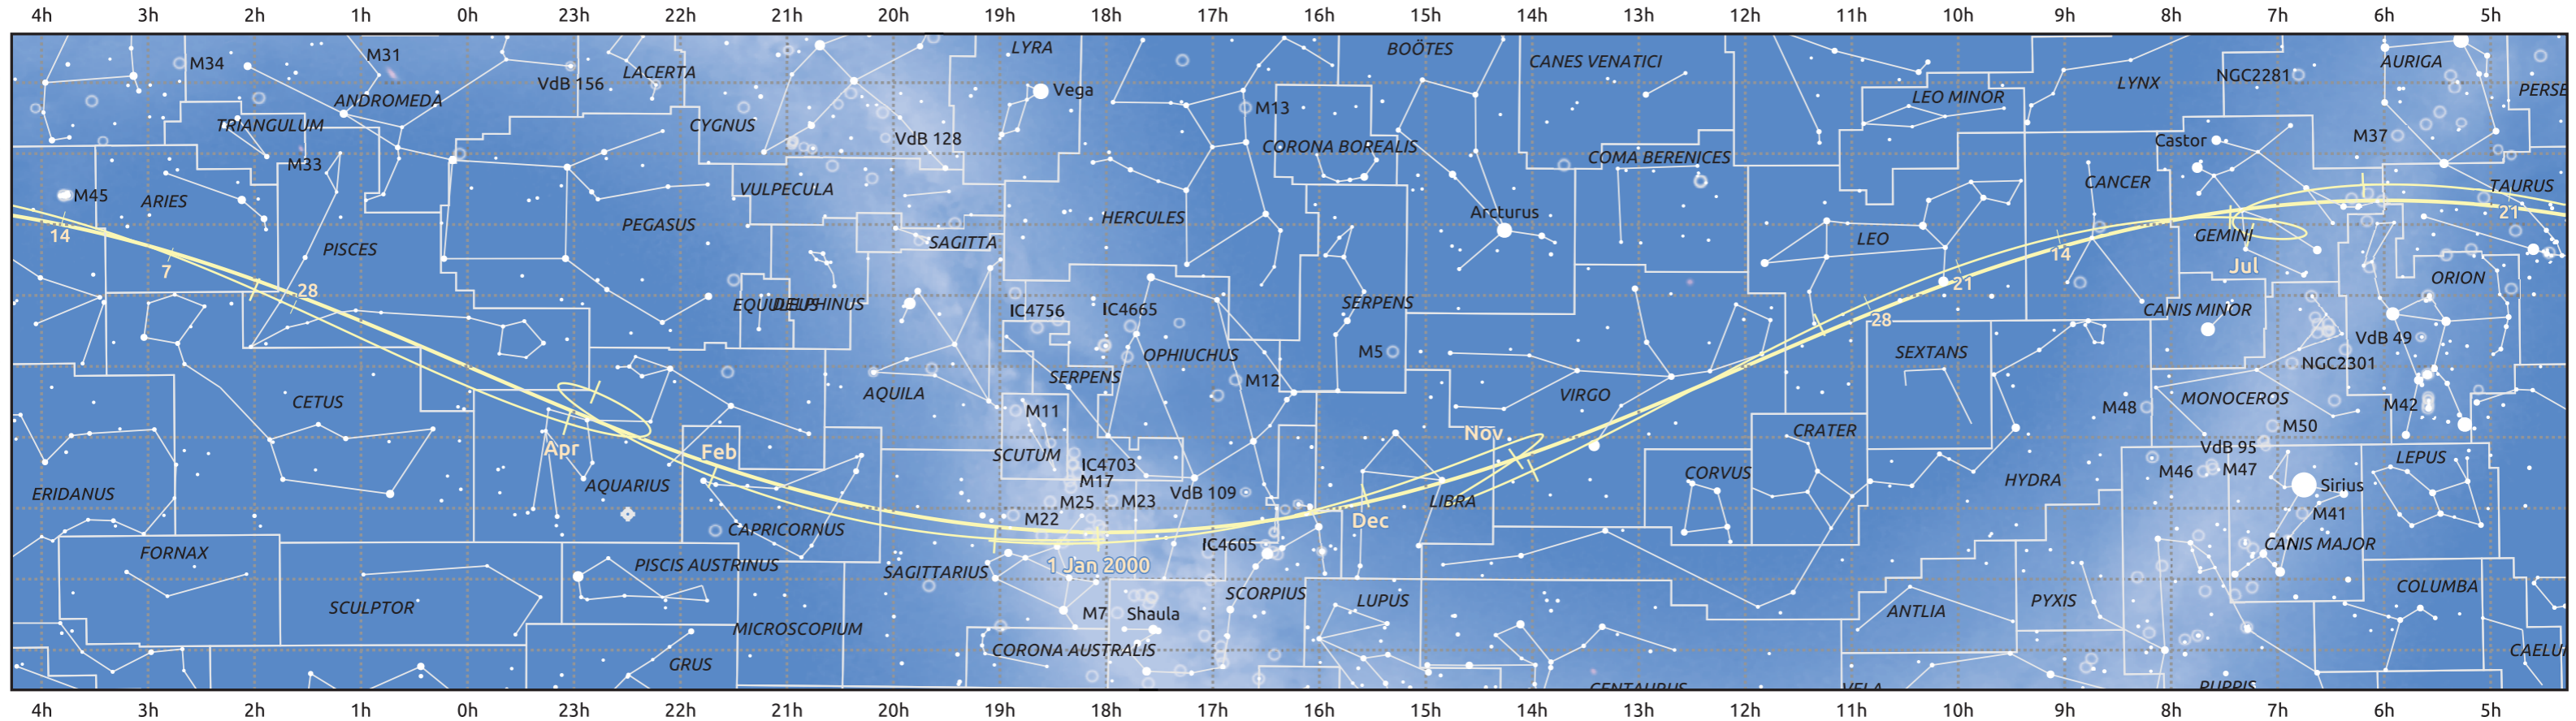

The path of Mercury in 2000

© Dominic Ford 2011–2025. Date markers placed at midnight UTC. Downloaded from <https://in-the-sky.org>

Magnitude scale: -5.0 -4.0 -3.0 -2.0 -1.0 0.0 -1.0 -2.0

Ecliptic Plane

Galaxy Bright nebula Open cluster Globular cluster Planetary nebula