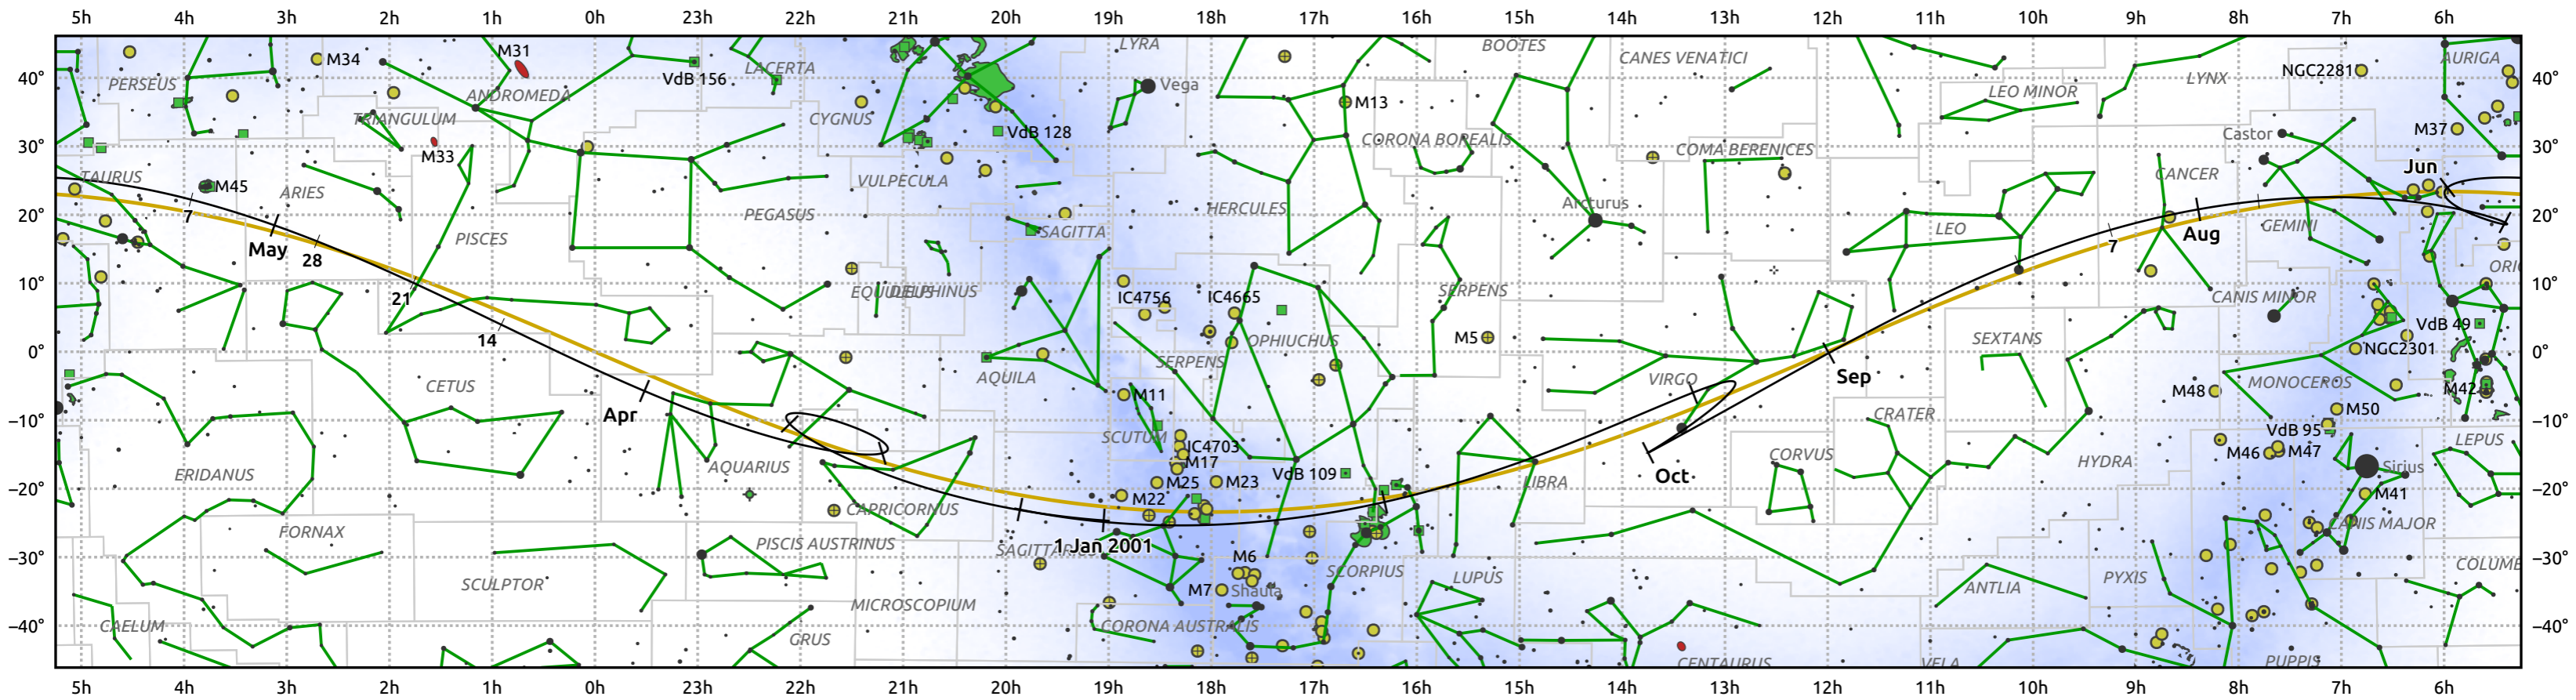

The path of Mercury in 2001

© Dominic Ford 2011–2025. Date markers placed at midnight UTC. Downloaded from <https://in-the-sky.org>

Magnitude scale: • 5.0 • 4.0 • 3.0 • 2.0 • 1.0 • 0.0 • -1.0 • -2.0

— Ecliptic Plane

- Galaxy
- Bright nebula
- Open cluster
- ⊕ Globular cluster
- ◆ Planetary nebula