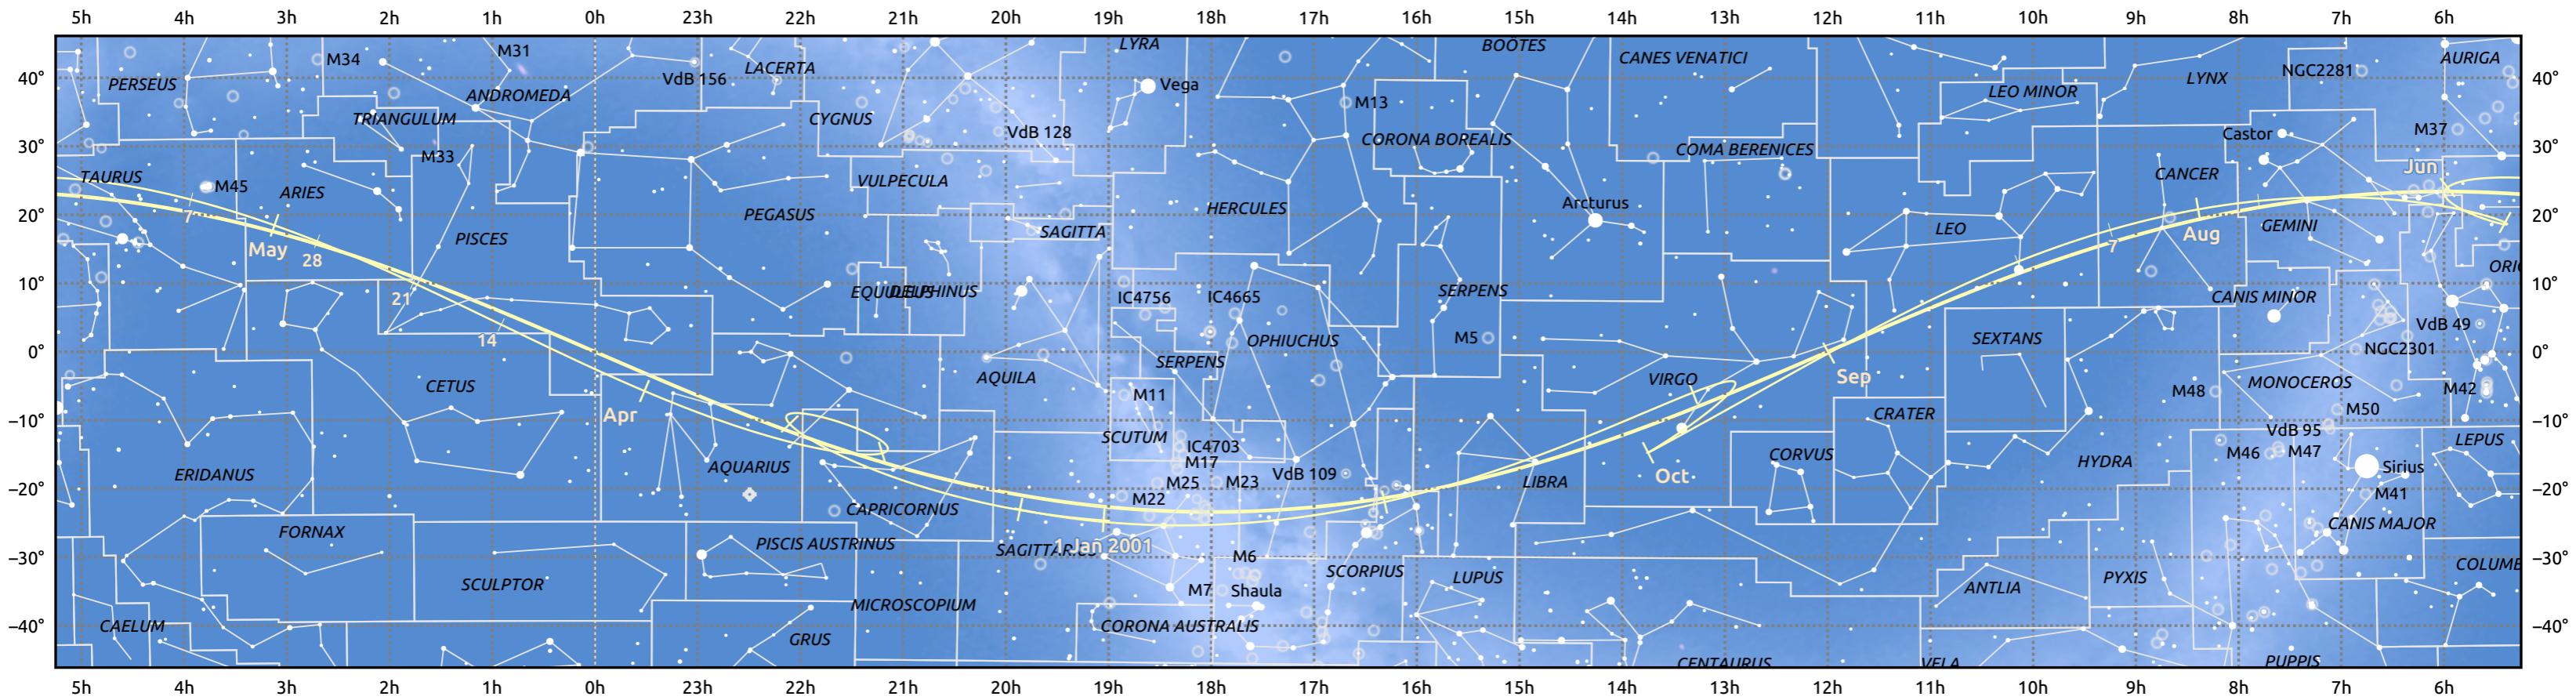

The path of Mercury in 2001

© Dominic Ford 2011–2025. Date markers placed at midnight UTC. Downloaded from <https://in-the-sky.org>

Magnitude scale: • 5.0 • 4.0 • 3.0 • 2.0 • 1.0 • 0.0 • -1.0 • -2.0

— Ecliptic Plane

- ◆ Galaxy
- Bright nebula
- Open cluster
- Globular cluster
- ◆ Planetary nebula