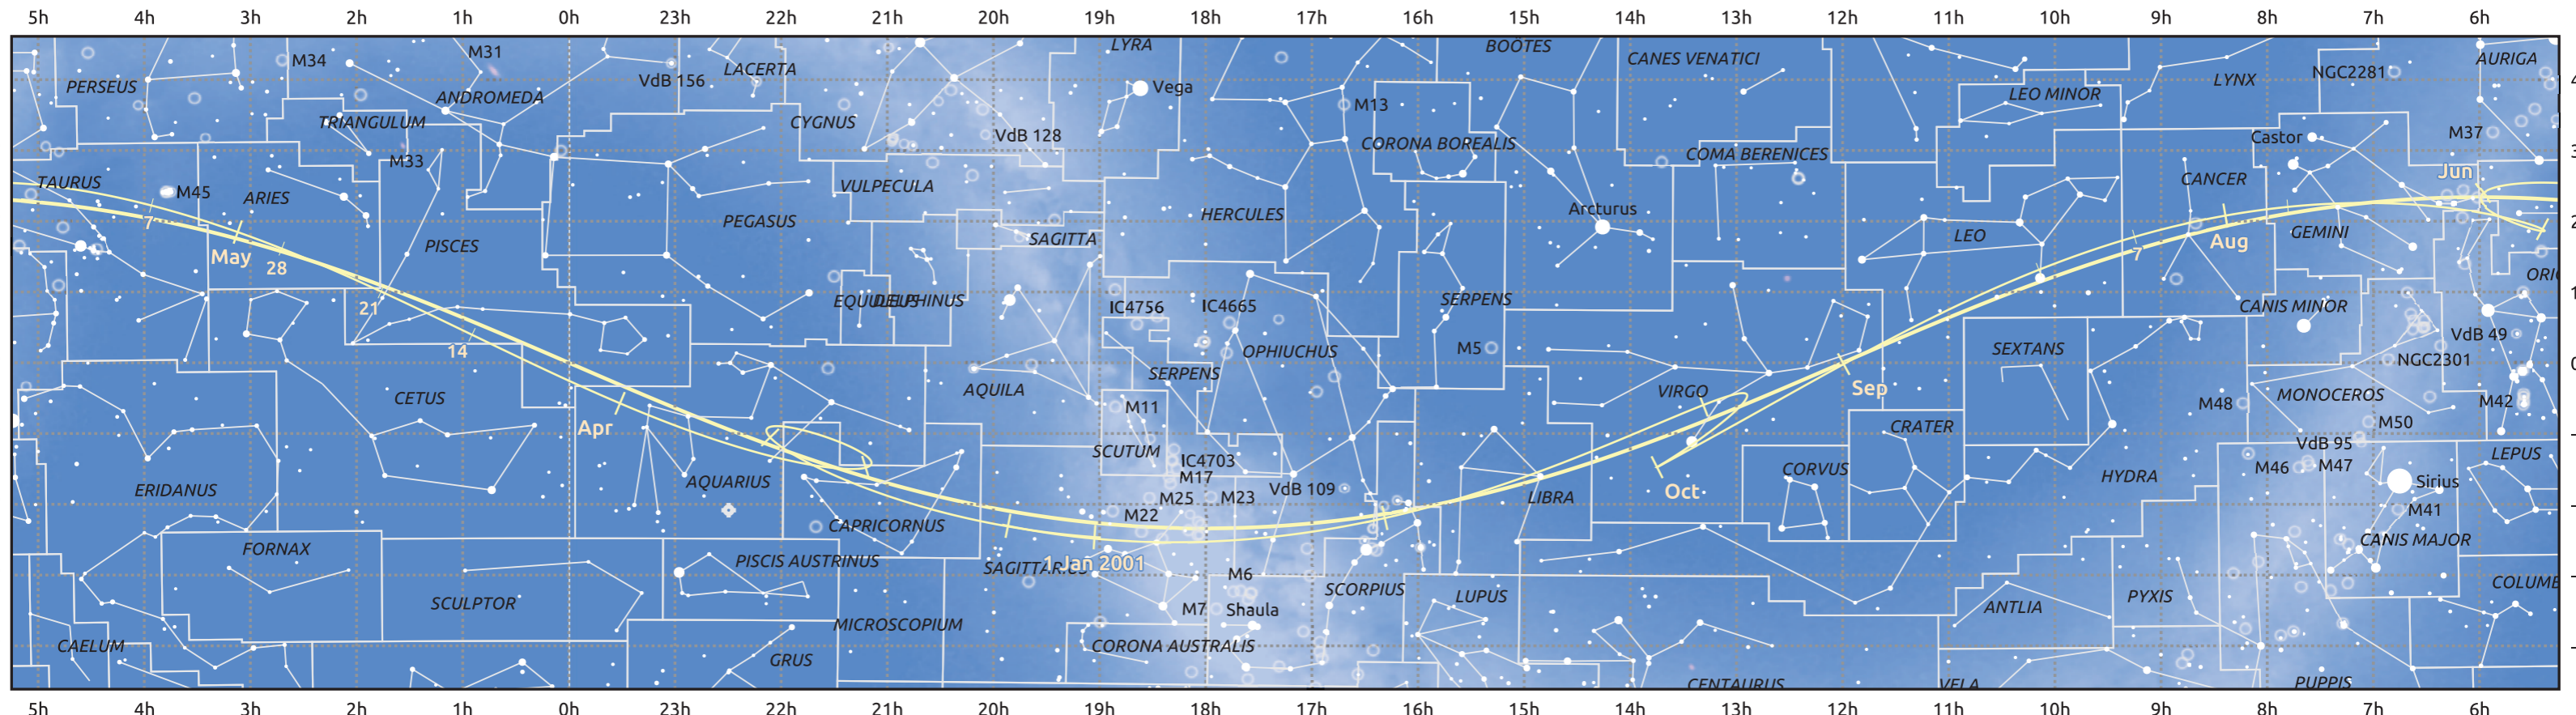

The path of Mercury in 2001

© Dominic Ford 2011–2025. Date markers placed at midnight UTC. Downloaded from <https://in-the-sky.org>

Magnitude scale: -5.0 -4.0 -3.0 -2.0 -1.0 -0.0 -1.0 -2.0

Ecliptic Plane

Galaxy

Bright nebula

Open cluster

Globular cluster

Planetary nebula