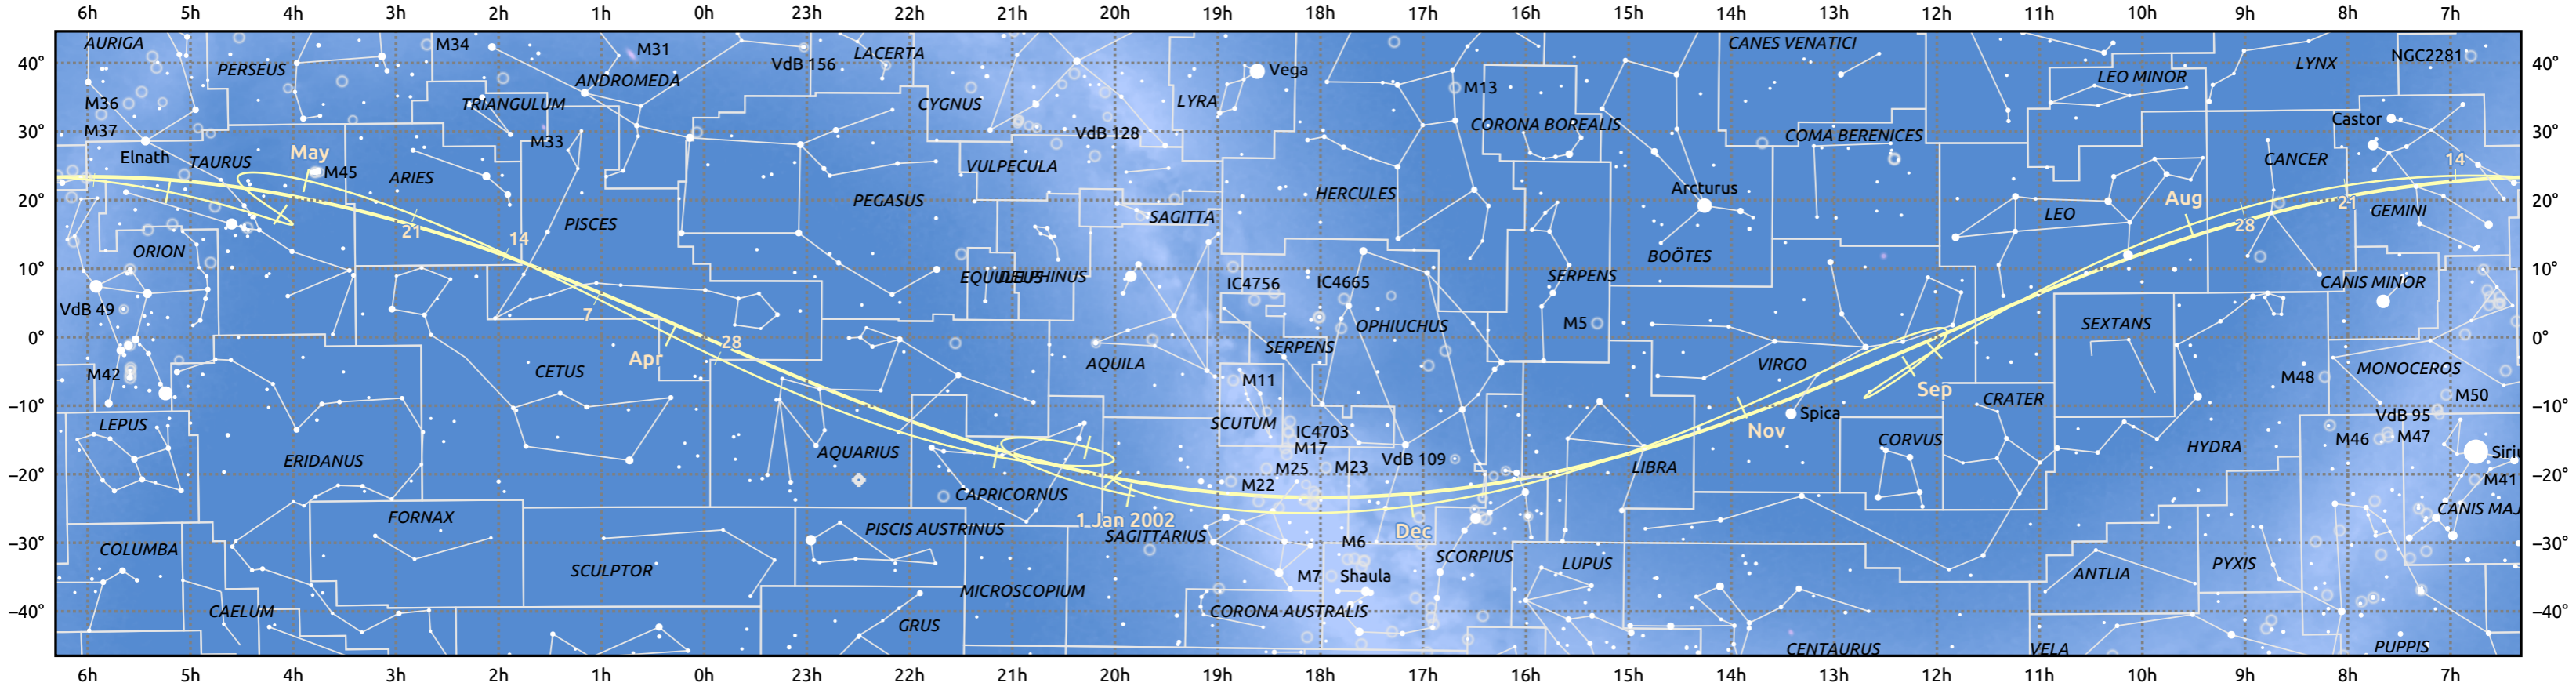

# The path of Mercury in 2002

© Dominic Ford 2011–2025. Date markers placed at midnight UTC. Downloaded from <https://in-the-sky.org>

Magnitude scale:  -5.0  -4.0  -3.0  -2.0  -1.0  0.0  -1.0  -2.0

Ecliptic Plane

Galaxy  Bright nebula  Open cluster  Globular cluster  Planetary nebula