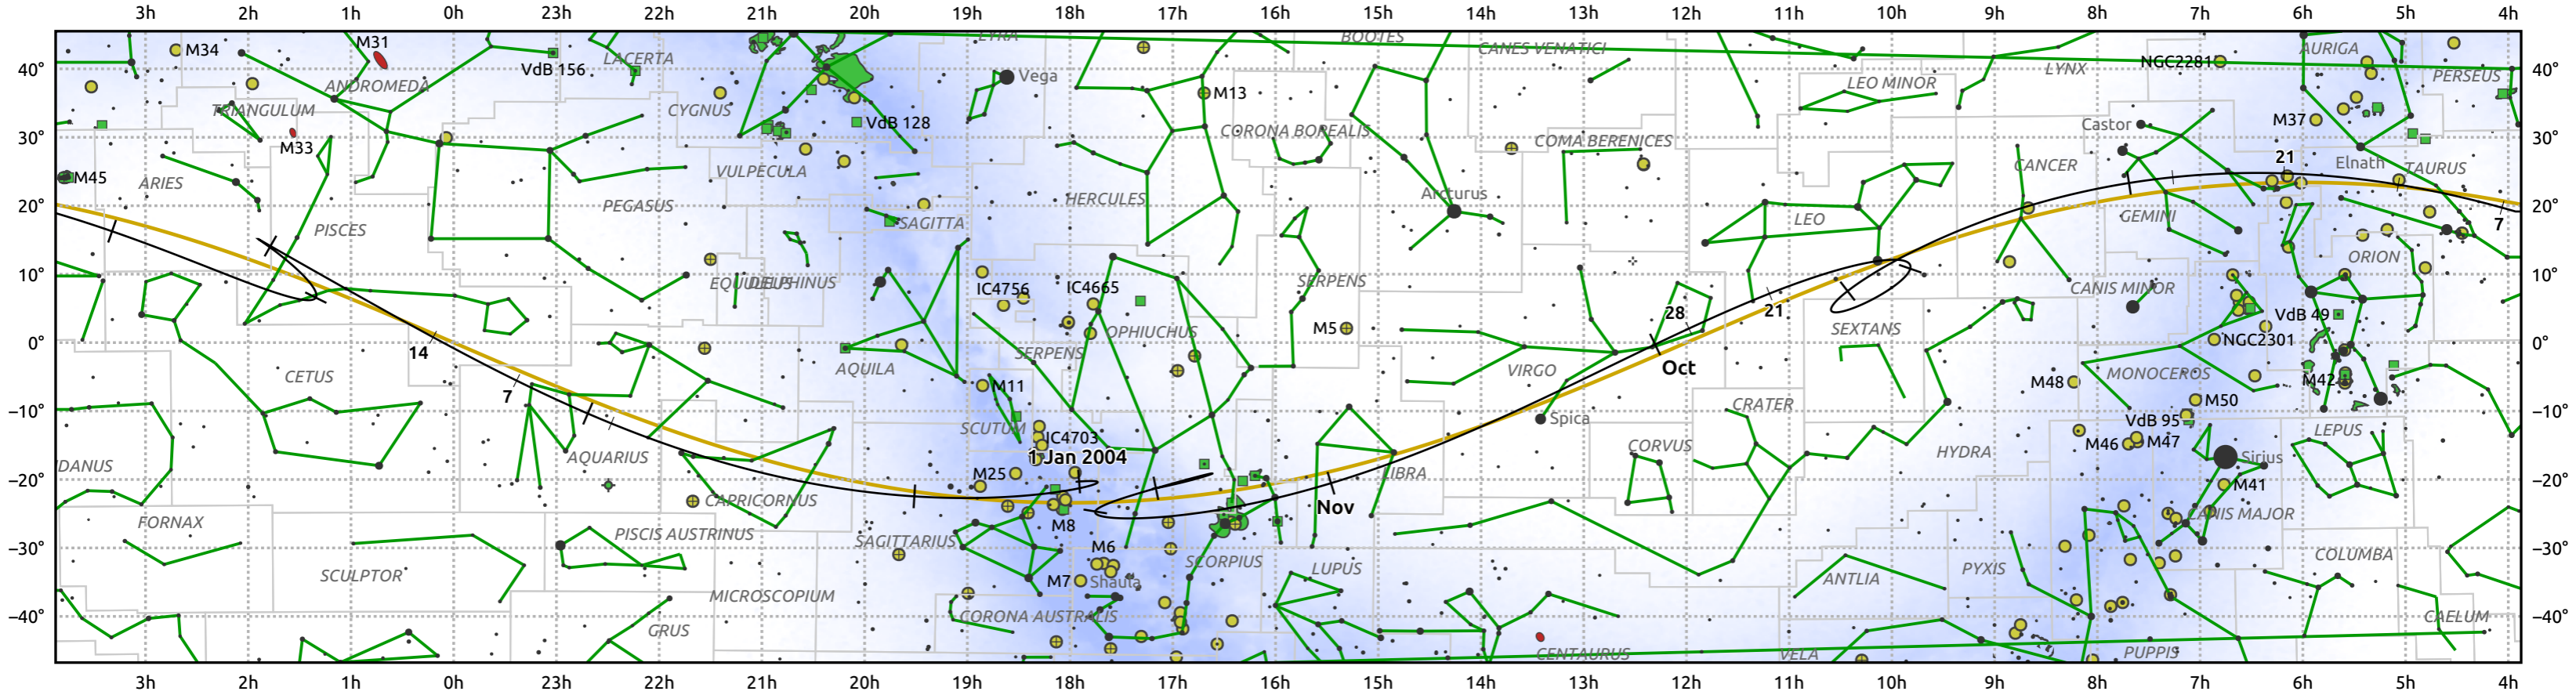

The path of Mercury in 2004

© Dominic Ford 2011–2025. Date markers placed at midnight UTC. Downloaded from <https://in-the-sky.org>

Magnitude scale: • 5.0 • 4.0 • 3.0 • 2.0 • 1.0 • 0.0 • -1.0 • -2.0

— Ecliptic Plane

- Galaxy
- Bright nebula
- Open cluster
- ⊕ Globular cluster
- ◆ Planetary nebula