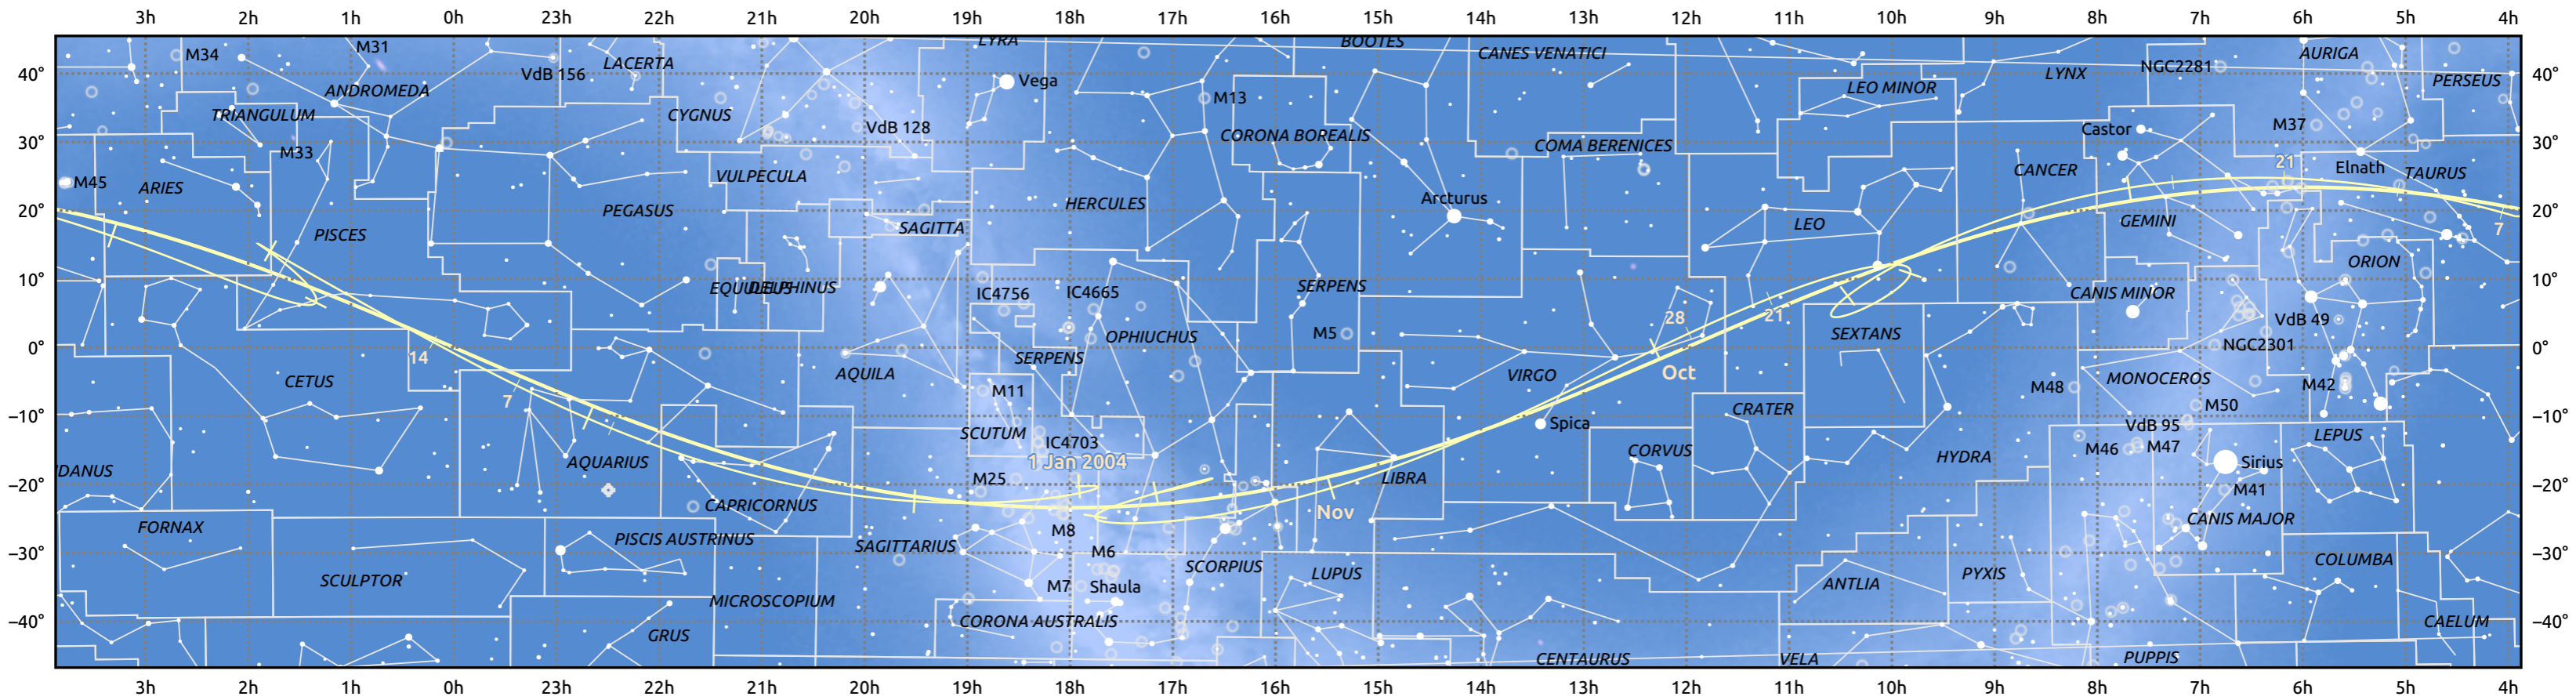

# The path of Mercury in 2004

© Dominic Ford 2011–2025. Date markers placed at midnight UTC. Downloaded from <https://in-the-sky.org>

Magnitude scale:  -5.0    -4.0    -3.0    -2.0    -1.0    -0.0    -1.0    -2.0

Ecliptic Plane

Galaxy    Bright nebula    Open cluster    Globular cluster    Planetary nebula