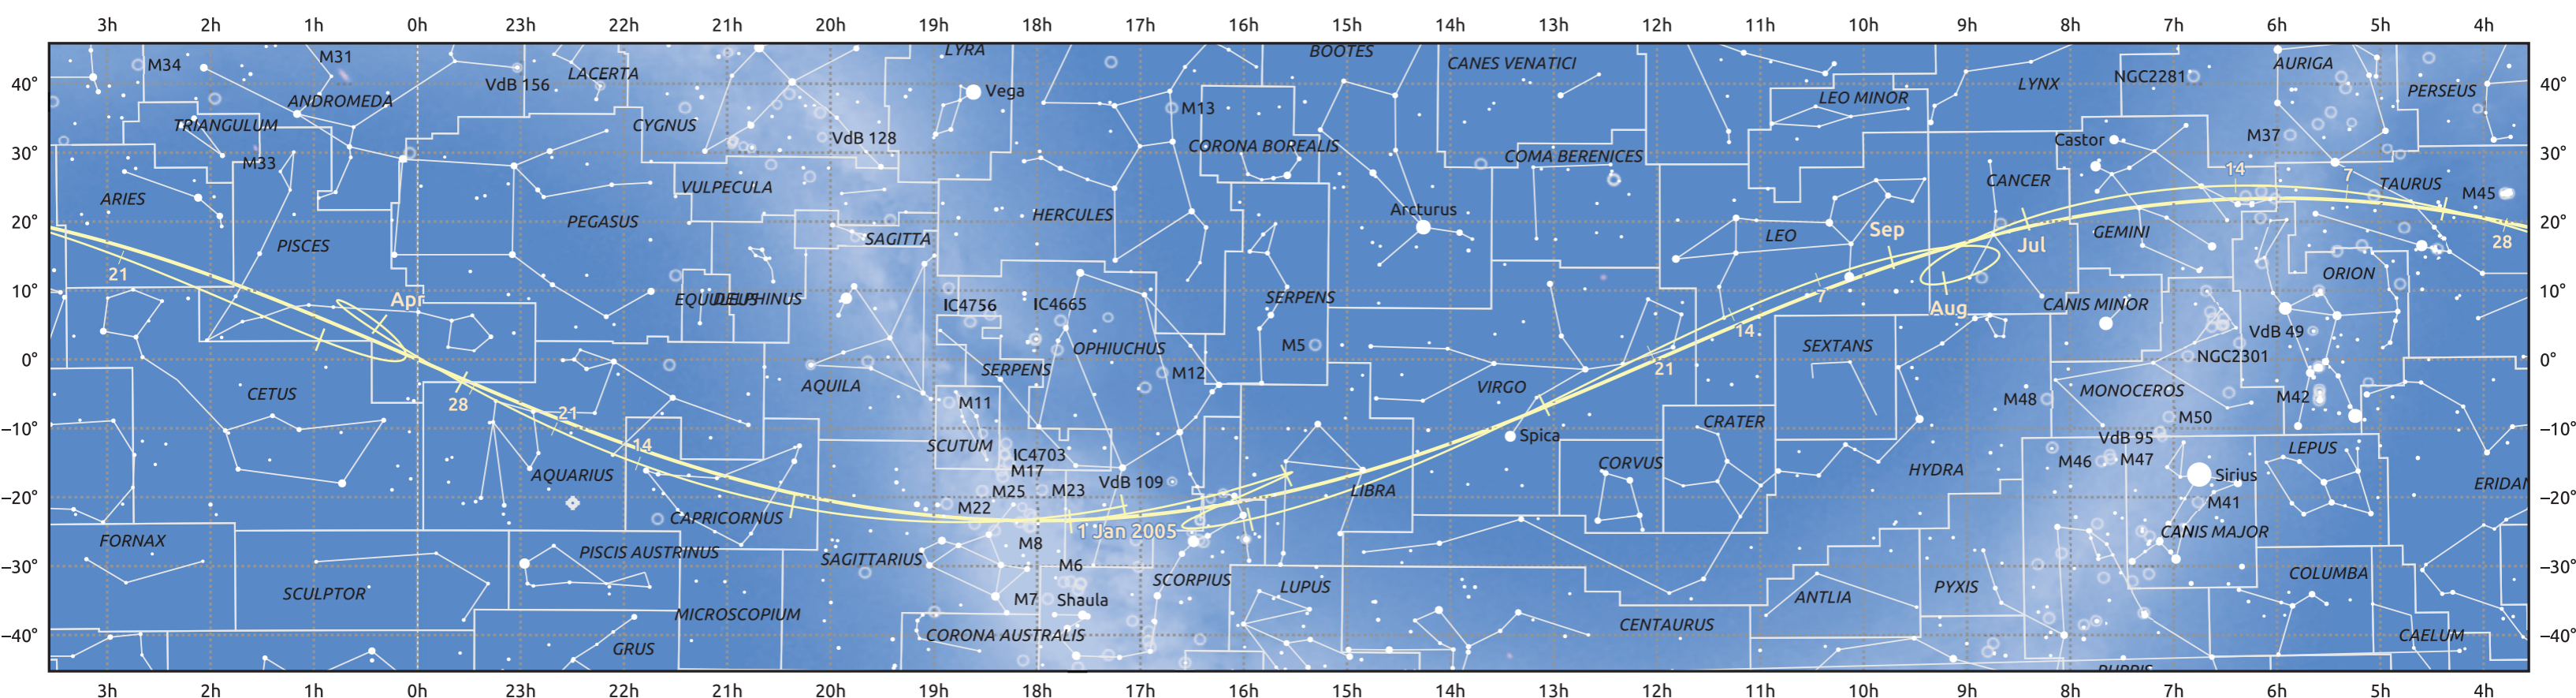

The path of Mercury in 2005

© Dominic Ford 2011–2025. Date markers placed at midnight UTC. Downloaded from <https://in-the-sky.org>

Magnitude scale: 5.0 4.0 3.0 2.0 1.0 0.0 -1.0 -2.0

Ecliptic Plane

Galaxy
 Bright nebula
 Open cluster
 Globular cluster
 Planetary nebula