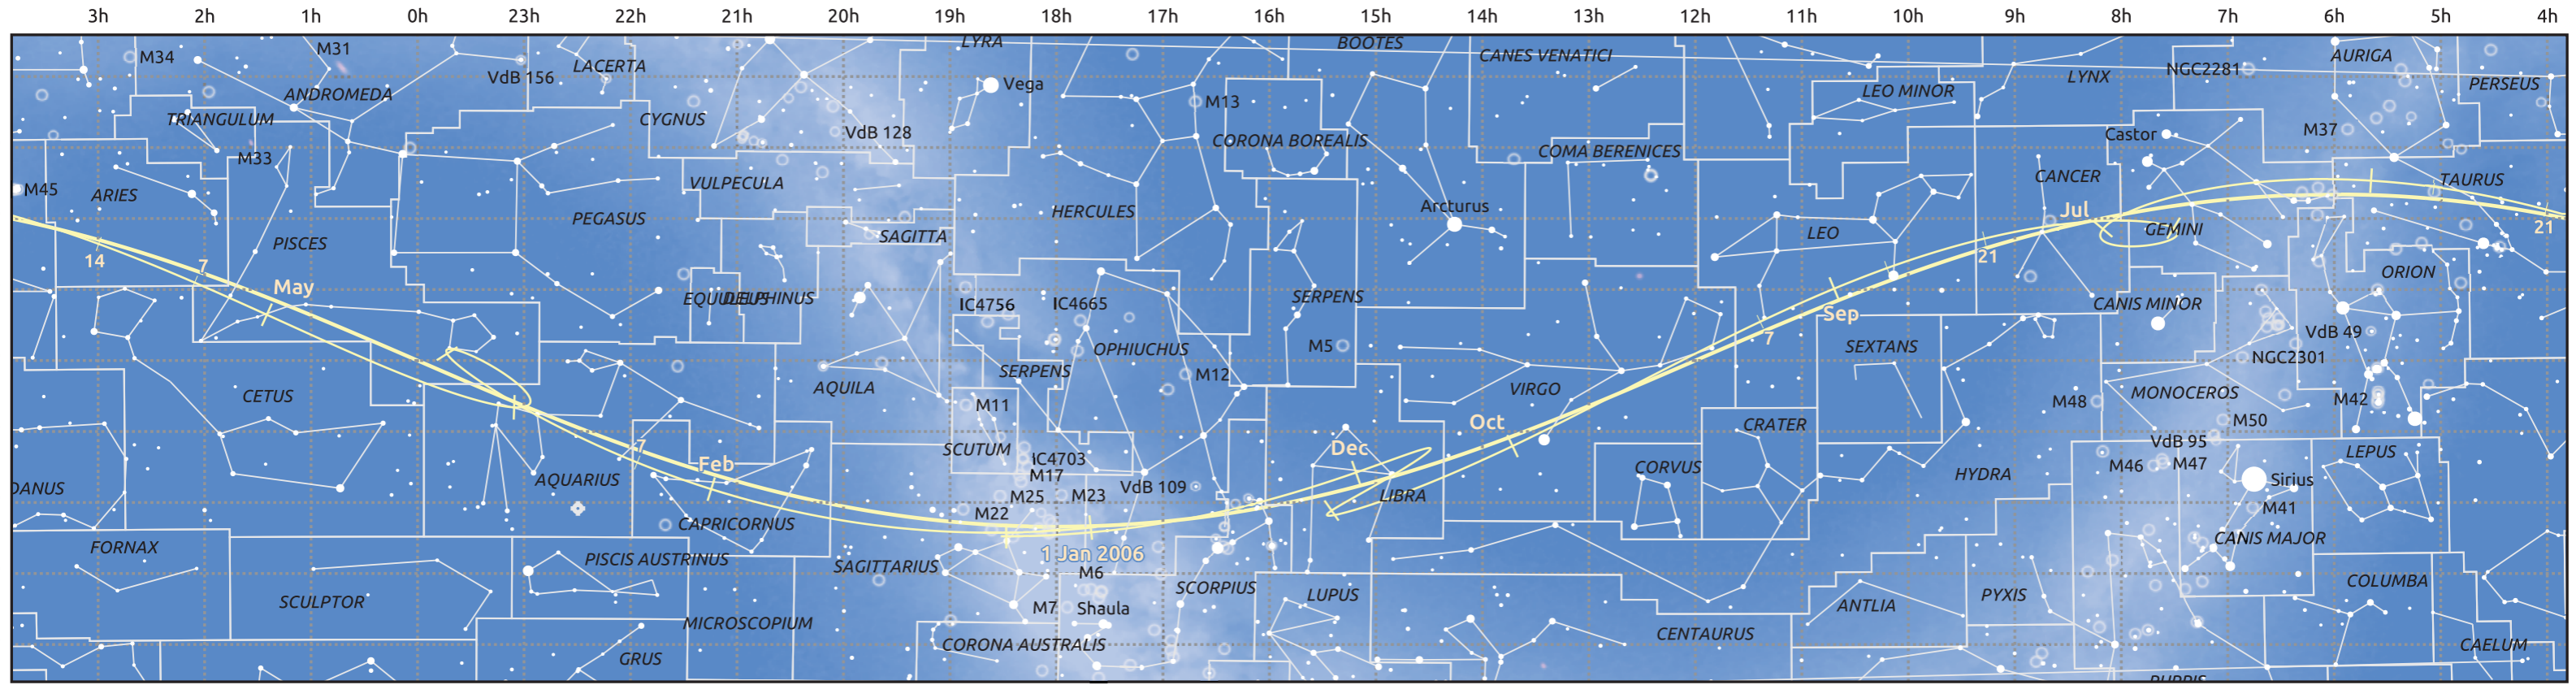

The path of Mercury in 2006

© Dominic Ford 2011–2025. Date markers placed at midnight UTC. Downloaded from <https://in-the-sky.org>

Magnitude scale: -5.0 -4.0 -3.0 -2.0 -1.0 0.0 -1.0 -2.0

Ecliptic Plane

Galaxy Bright nebula Open cluster Globular cluster Planetary nebula