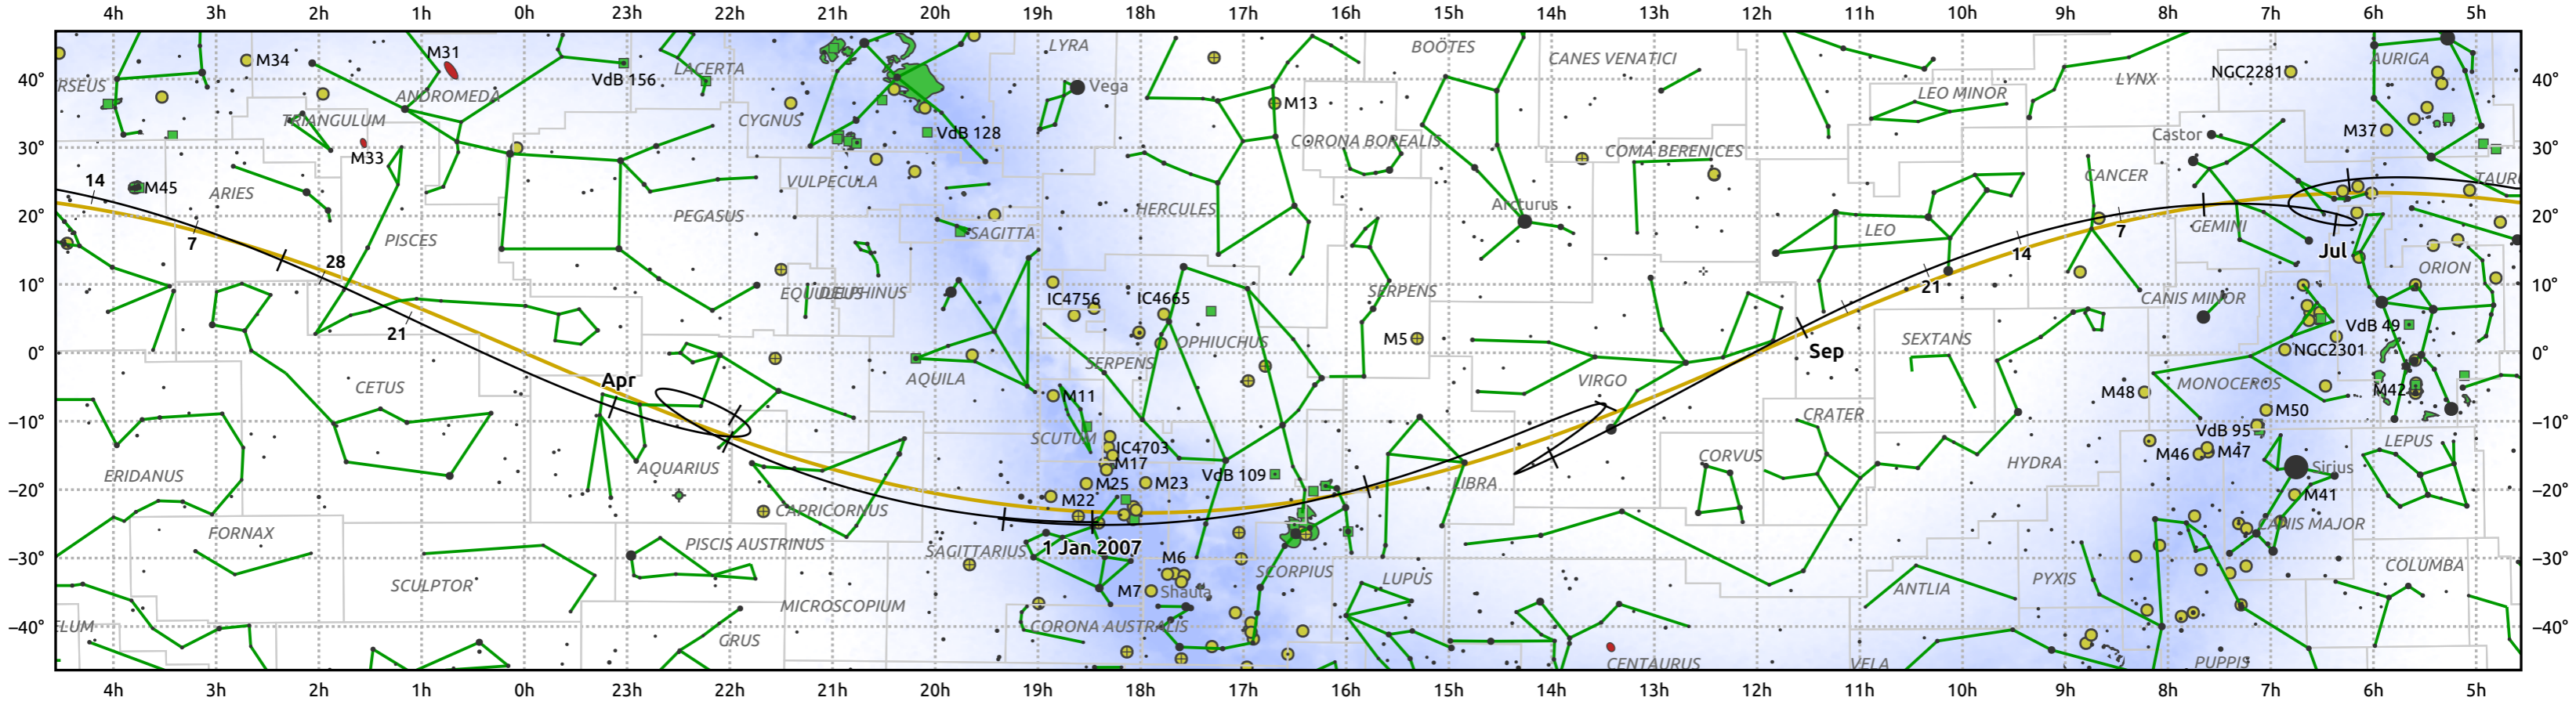

The path of Mercury in 2007

© Dominic Ford 2011–2025. Date markers placed at midnight UTC. Downloaded from <https://in-the-sky.org>

Magnitude scale: 5.0 4.0 3.0 2.0 1.0 0.0 -1.0 -2.0

— Ecliptic Plane

- Galaxy
- Bright nebula
- Open cluster
- Globular cluster
- Planetary nebula