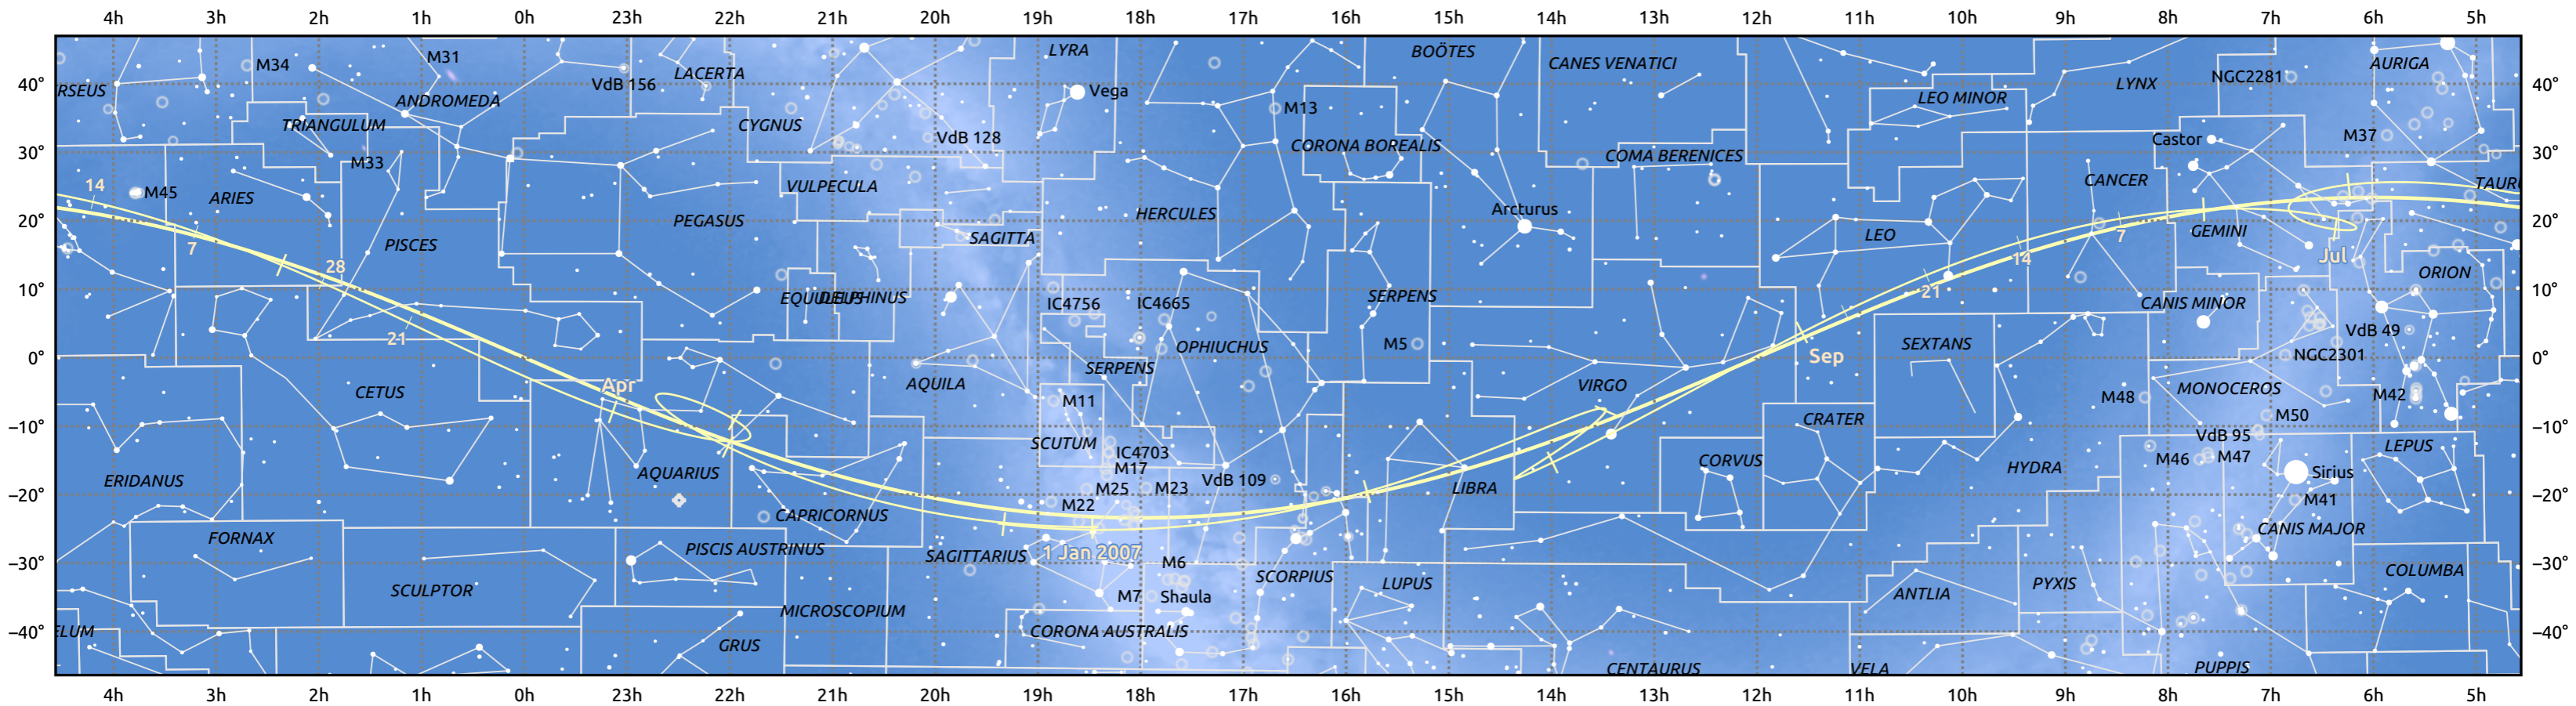

The path of Mercury in 2007

© Dominic Ford 2011–2025. Date markers placed at midnight UTC. Downloaded from <https://in-the-sky.org>

Magnitude scale: 5.0 4.0 3.0 2.0 1.0 0.0 -1.0 -2.0

Ecliptic Plane

Galaxy Bright nebula Open cluster Globular cluster Planetary nebula