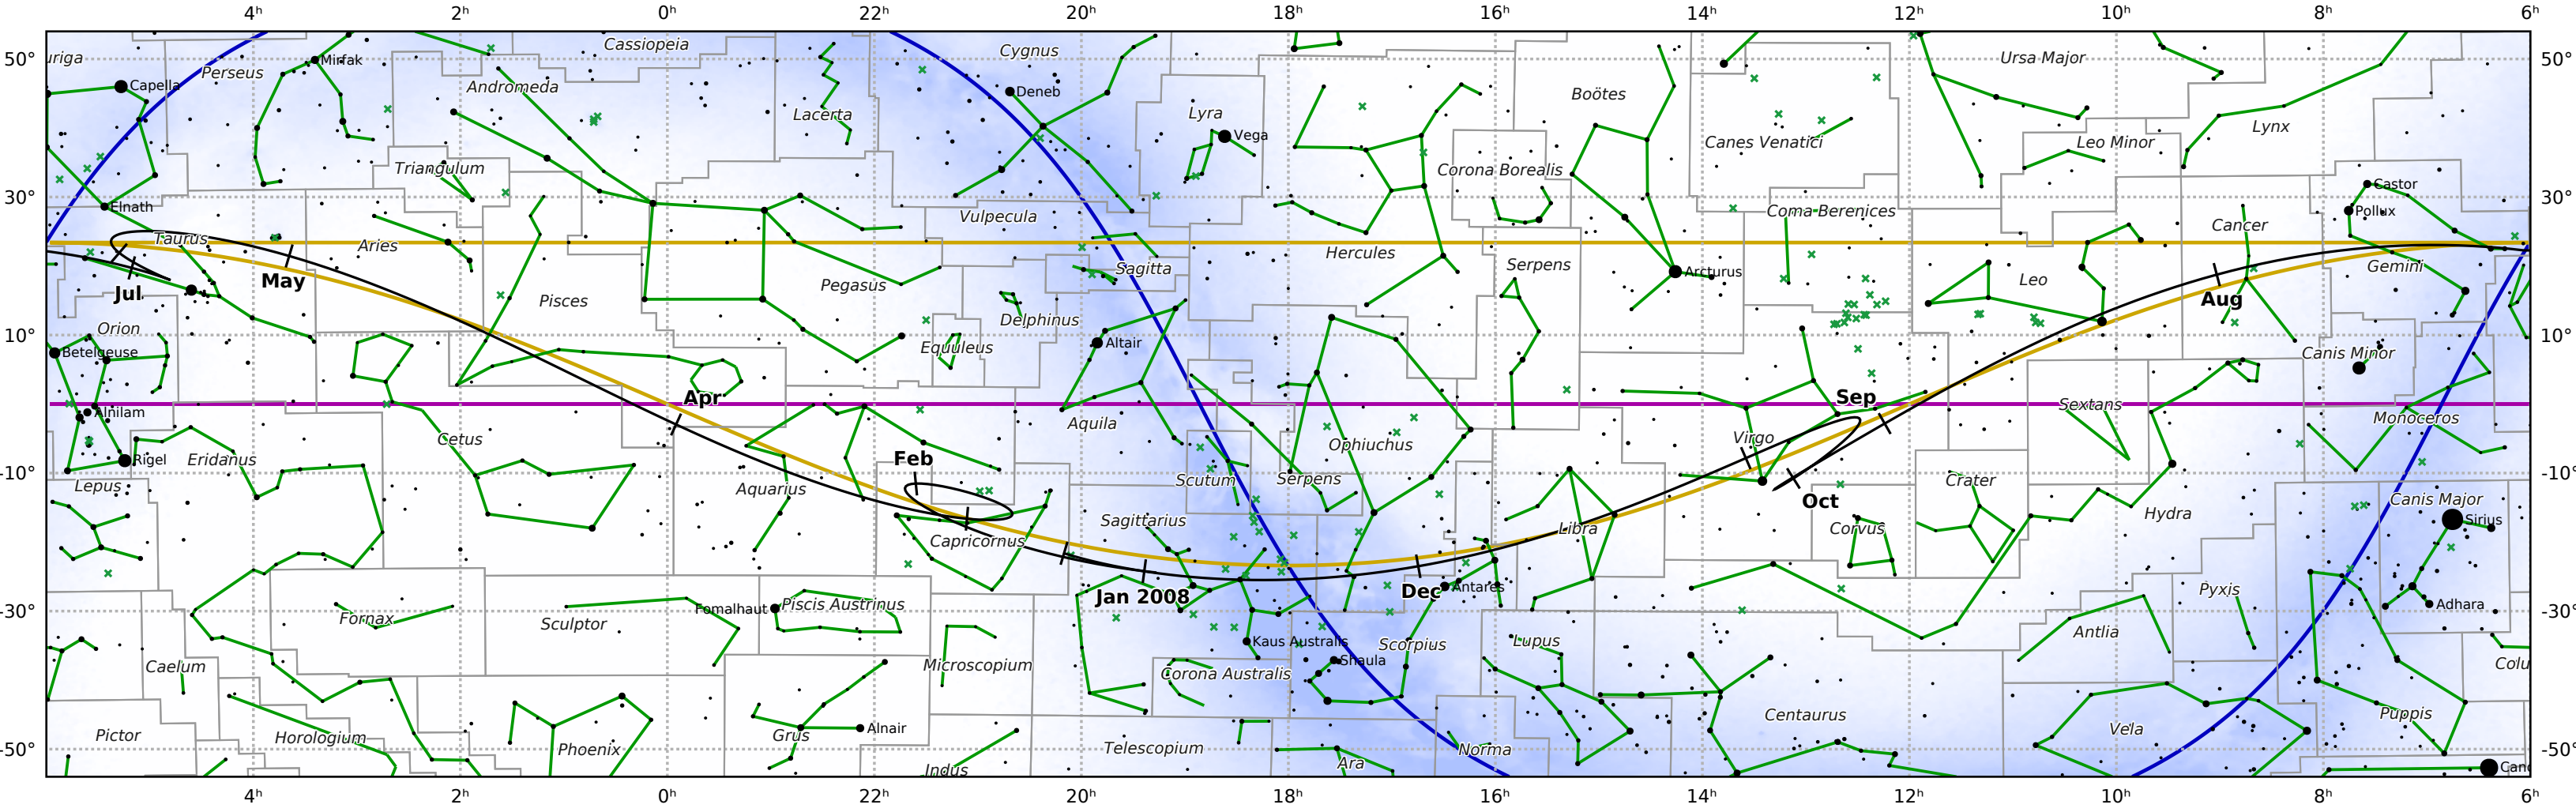

The path of Mercury in 2008

© Dominic Ford 2011-2019. Downloaded from <https://in-the-sky.org>

Magnitude scale: 5.0 4.5 4.0 3.5 3.0 2.5 2.0 1.5 1.0 0.5 0.0 0.5 1.0

— The Equator — Ecliptic Plane — Galactic Plane