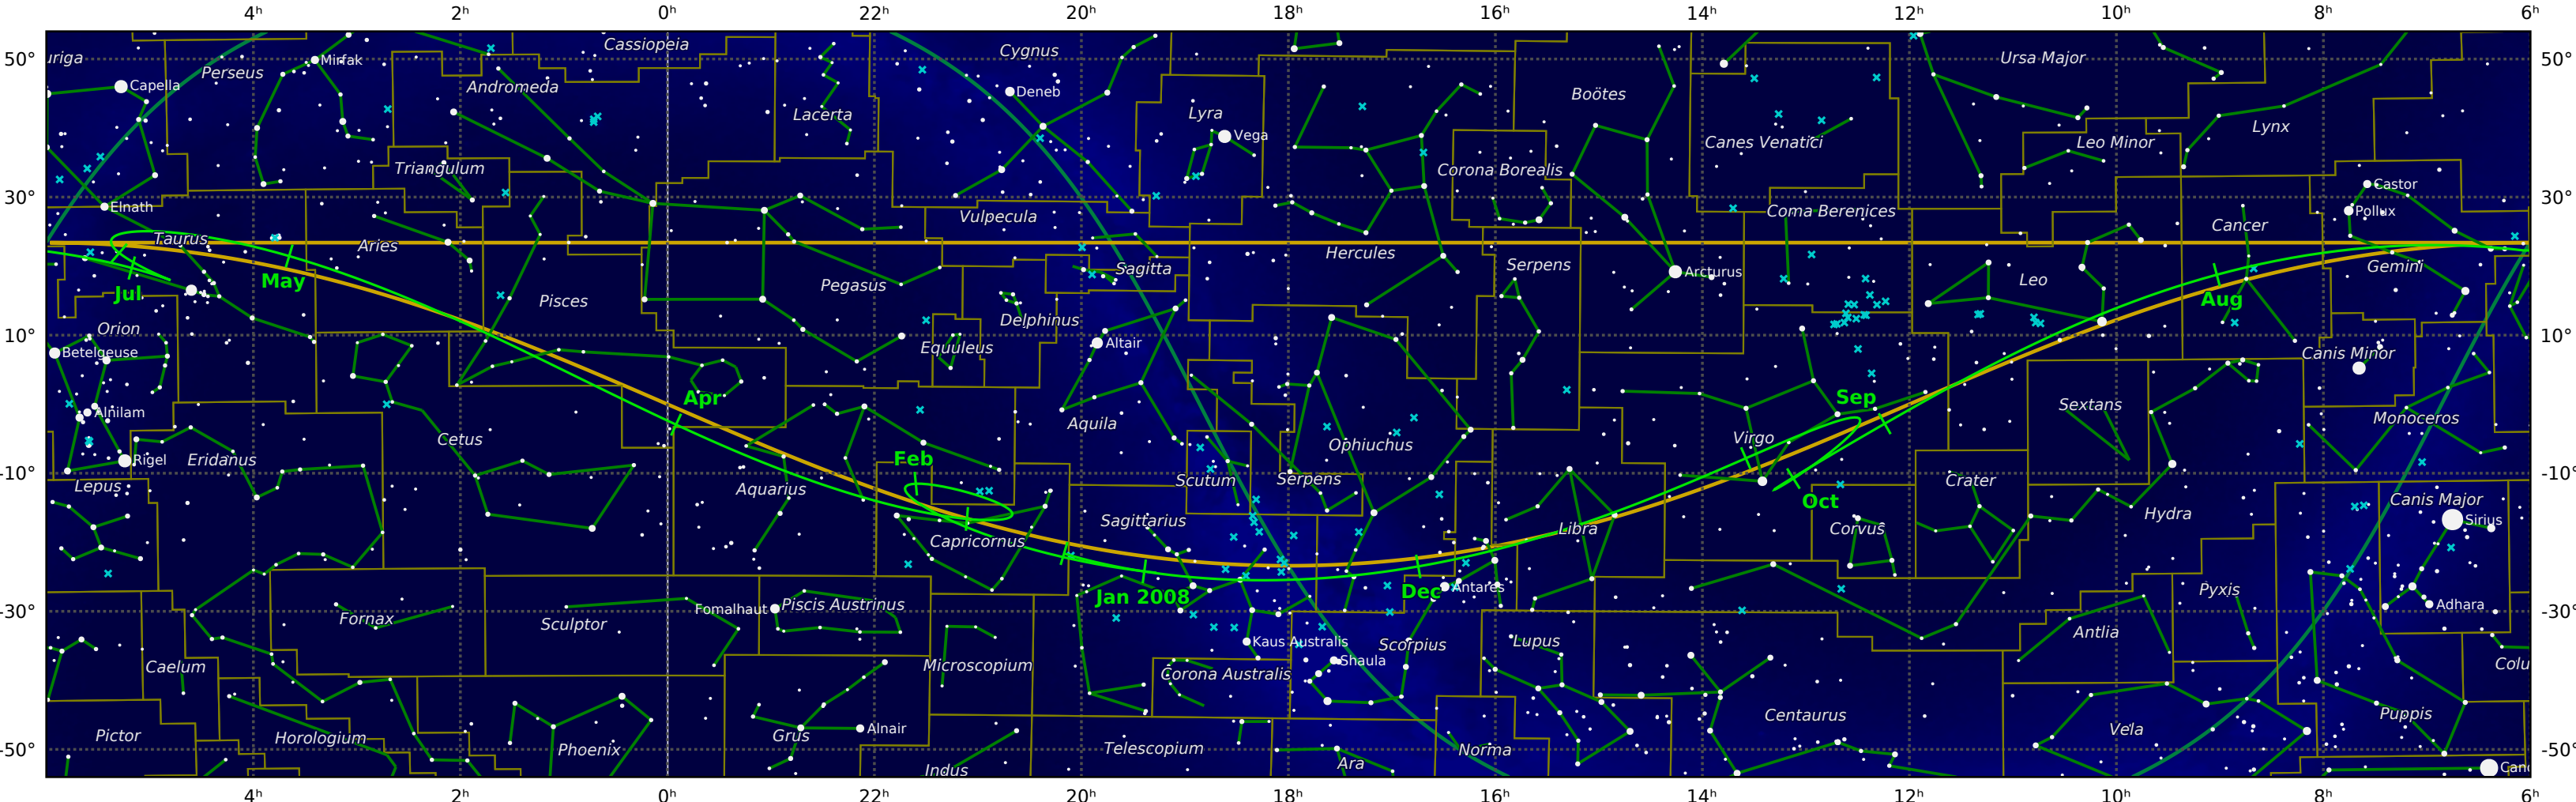

# The path of Mercury in 2008

© Dominic Ford 2011-2019. Downloaded from <https://in-the-sky.org>

Magnitude scale: • 5.0 • 4.5 • 4.0 • 3.5 • 3.0 • 2.5 • 2.0 • 1.5 • 1.0 • 0.5 • 0.0 • -0.5 • -1.0

— Ecliptic Plane — Galactic Plane