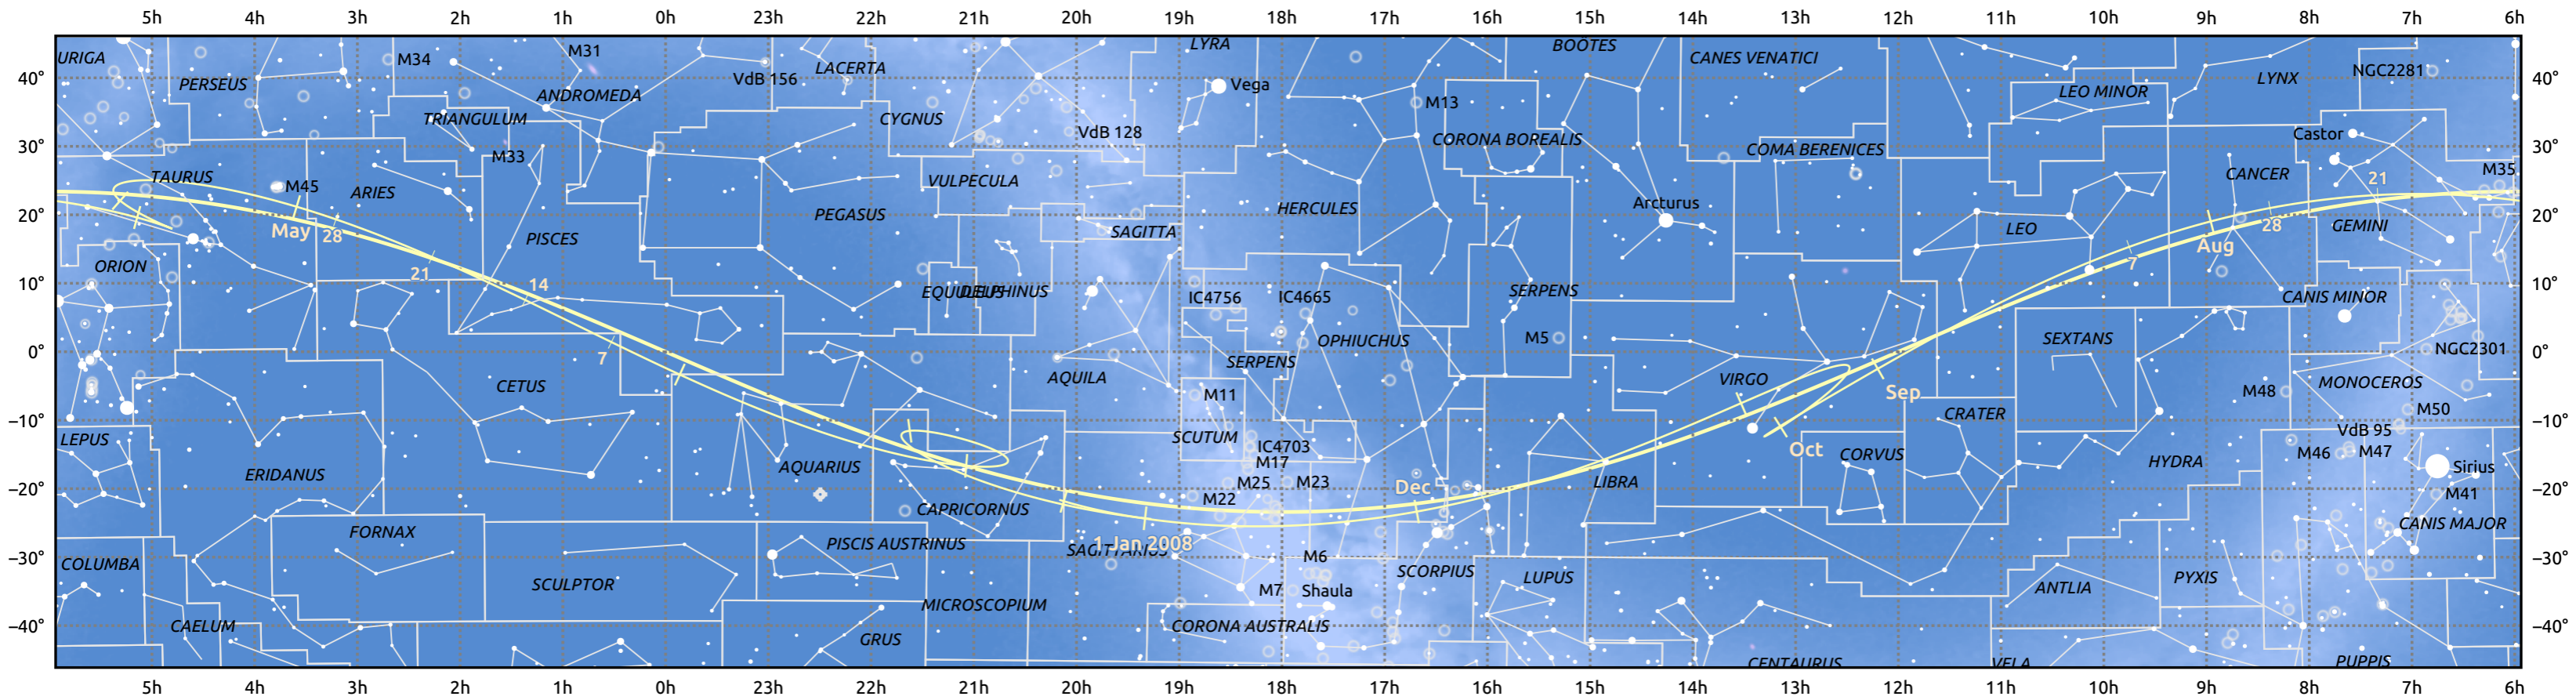

The path of Mercury in 2008

© Dominic Ford 2011–2025. Date markers placed at midnight UTC. Downloaded from <https://in-the-sky.org>

Magnitude scale: · 5.0 · 4.0 · 3.0 · 2.0 · 1.0 ● 0.0 ● -1.0 ● -2.0

— Ecliptic Plane

Galaxy Bright nebula Open cluster Globular cluster Planetary nebula