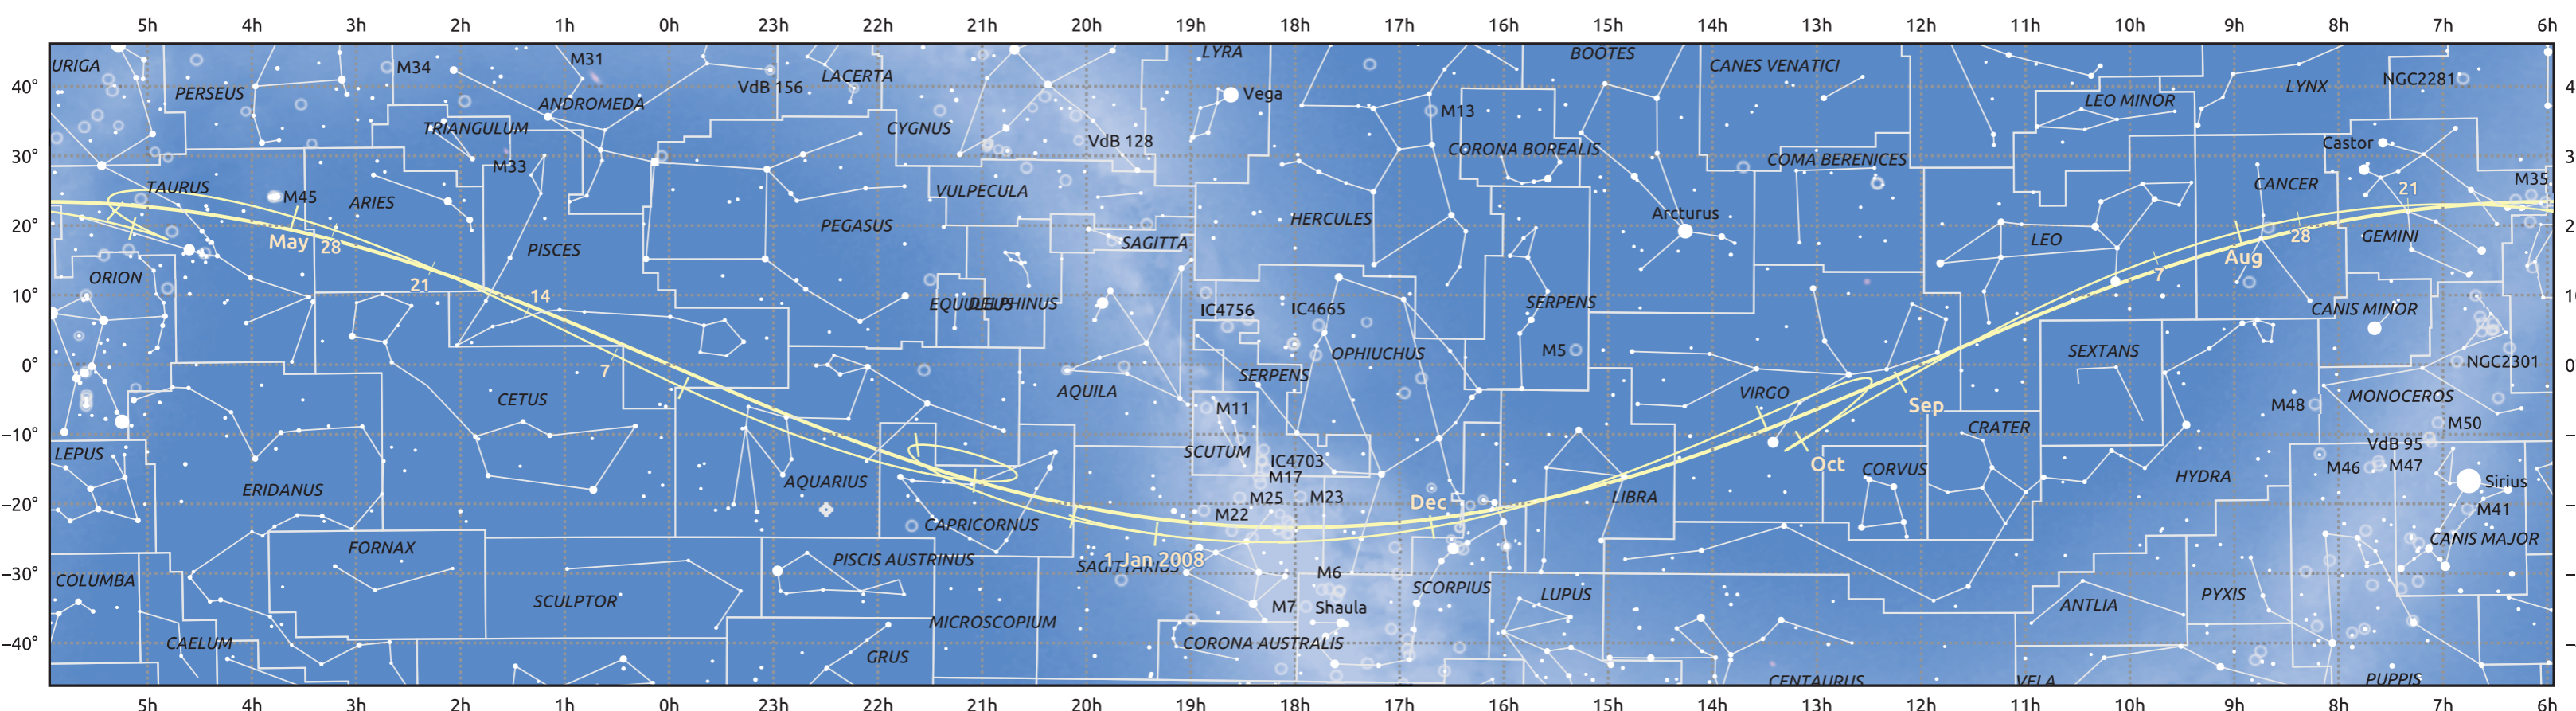

# The path of Mercury in 2008

© Dominic Ford 2011–2025. Date markers placed at midnight UTC. Downloaded from <https://in-the-sky.org>

Magnitude scale:  -5.0  
  -4.0  
  -3.0  
  -2.0  
  -1.0  
  -2.0

Ecliptic Plane

Galaxy  
  Bright nebula  
  Open cluster  
  Globular cluster  
  Planetary nebula