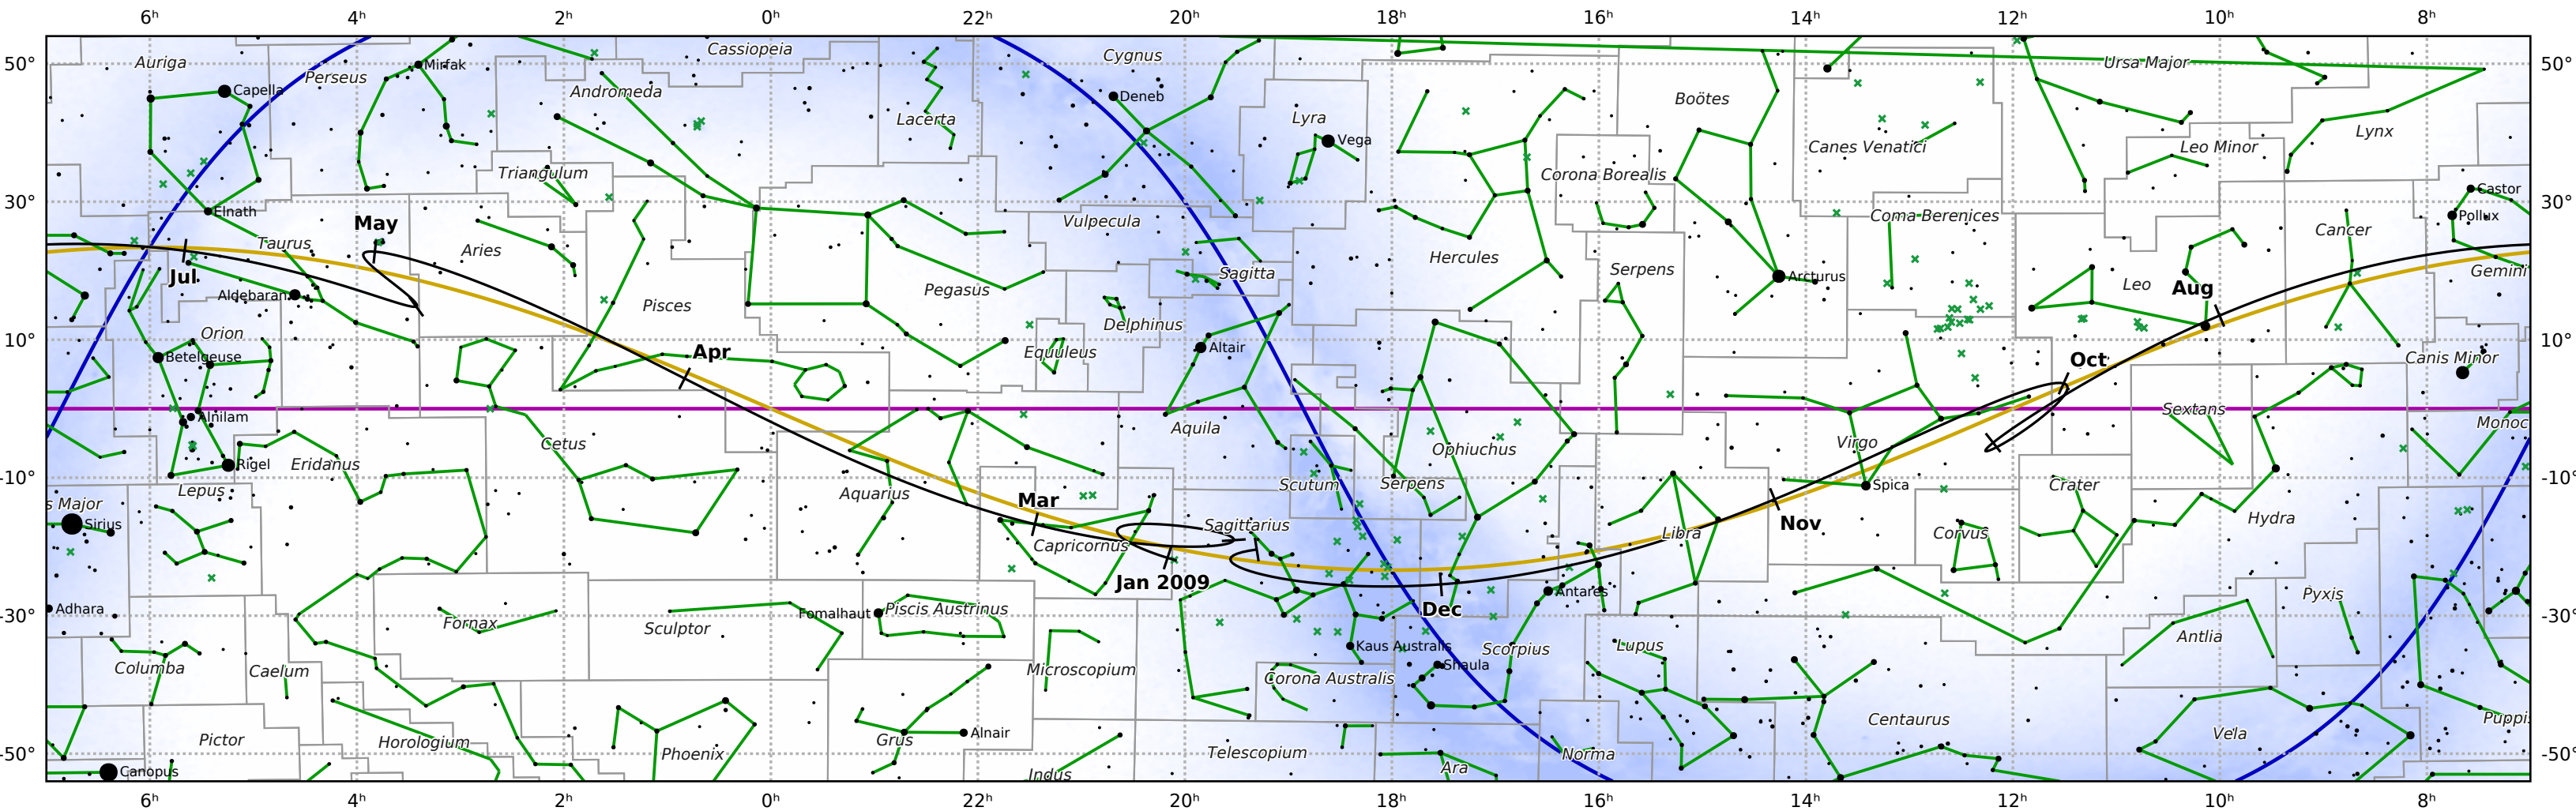

The path of Mercury in 2009

© Dominic Ford 2011-2019. Downloaded from <https://in-the-sky.org>

Magnitude scale: ● -5.0 ● -4.5 ● -4.0 ● -3.5 ● -3.0 ● -2.5 ● -2.0 ● -1.5 ● -1.0 ● -0.5 ● 0.0 ● 0.5 ● 1.0 ● 1.5 ● 2.0 ● 2.5 ● 3.0 ● 3.5 ● 4.0 ● 4.5 ● 5.0

— The Equator — Ecliptic Plane — Galactic Plane