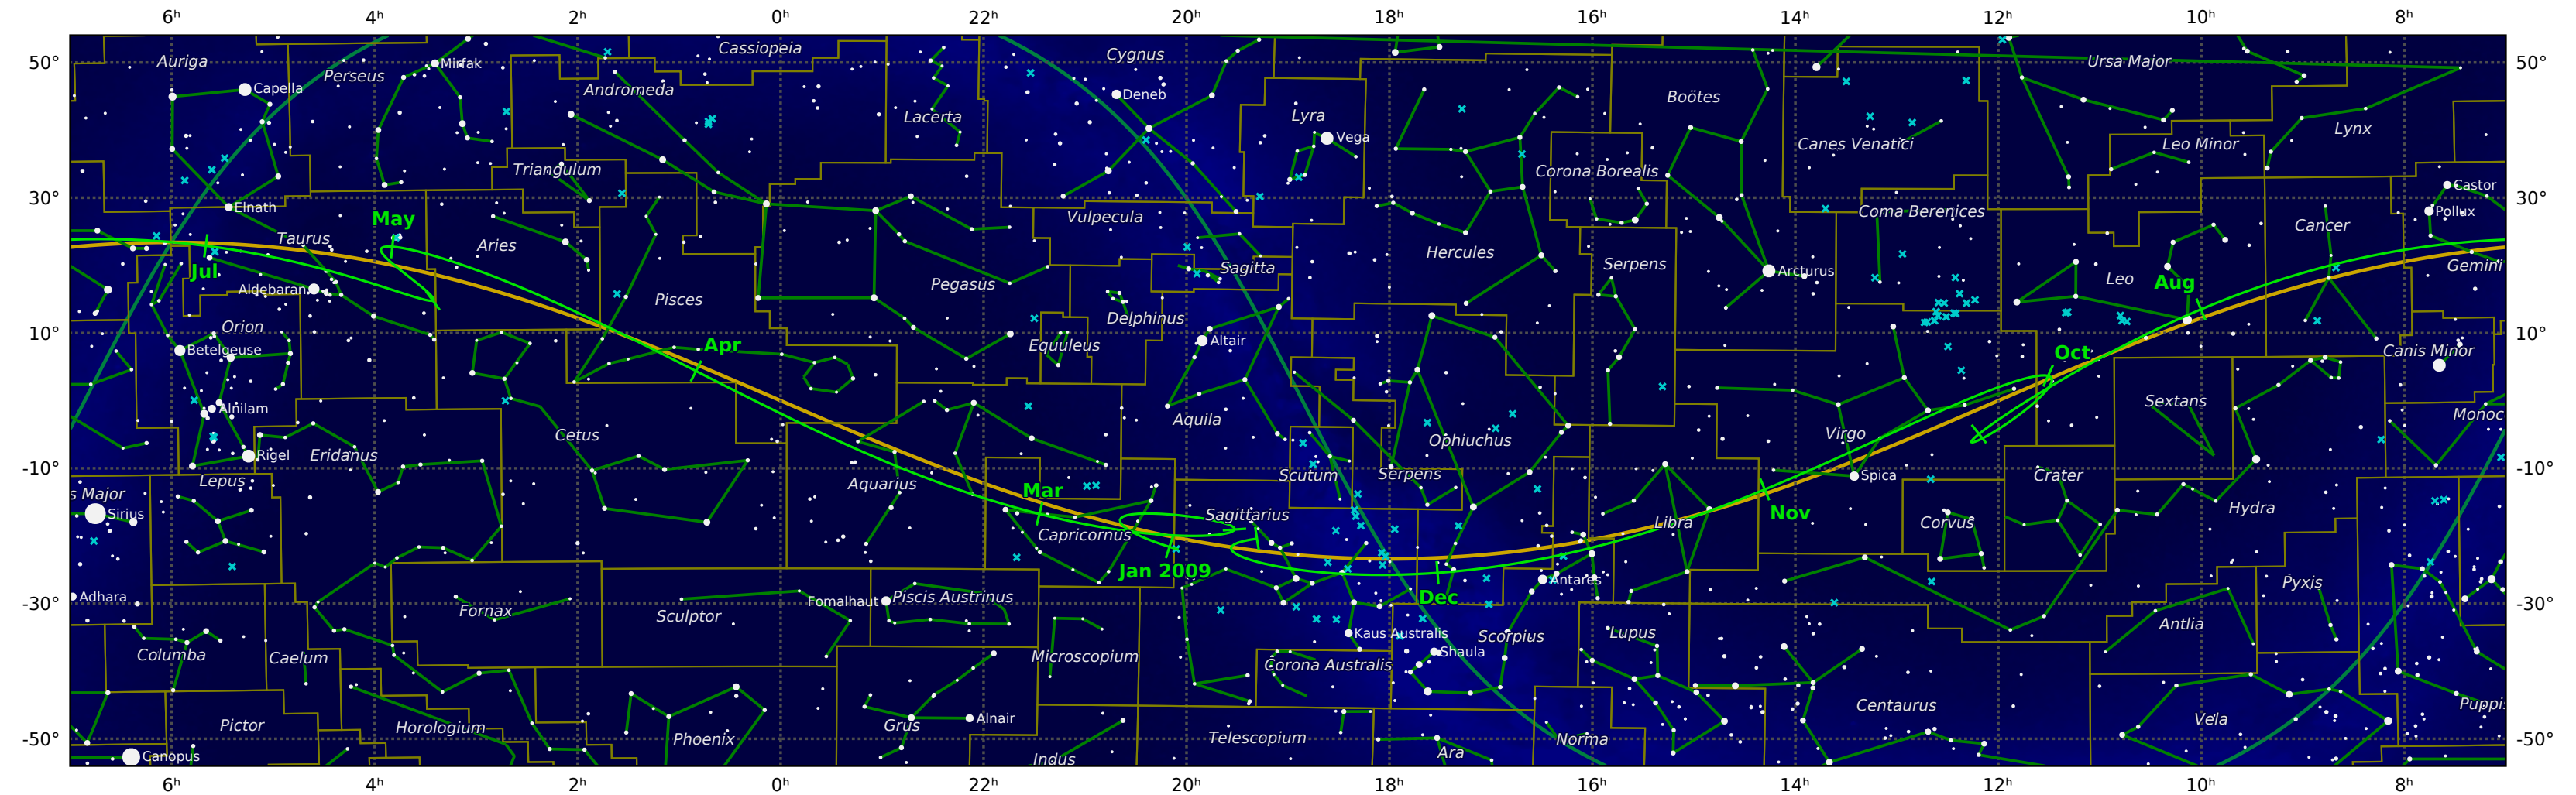

The path of Mercury in 2009

© Dominic Ford 2011-2019. Downloaded from <https://in-the-sky.org>

Magnitude scale: -5.0 -4.5 -4.0 -3.5 -3.0 -2.5 -2.0 -1.5 -1.0 -0.5 -1.0

— Ecliptic Plane — Galactic Plane