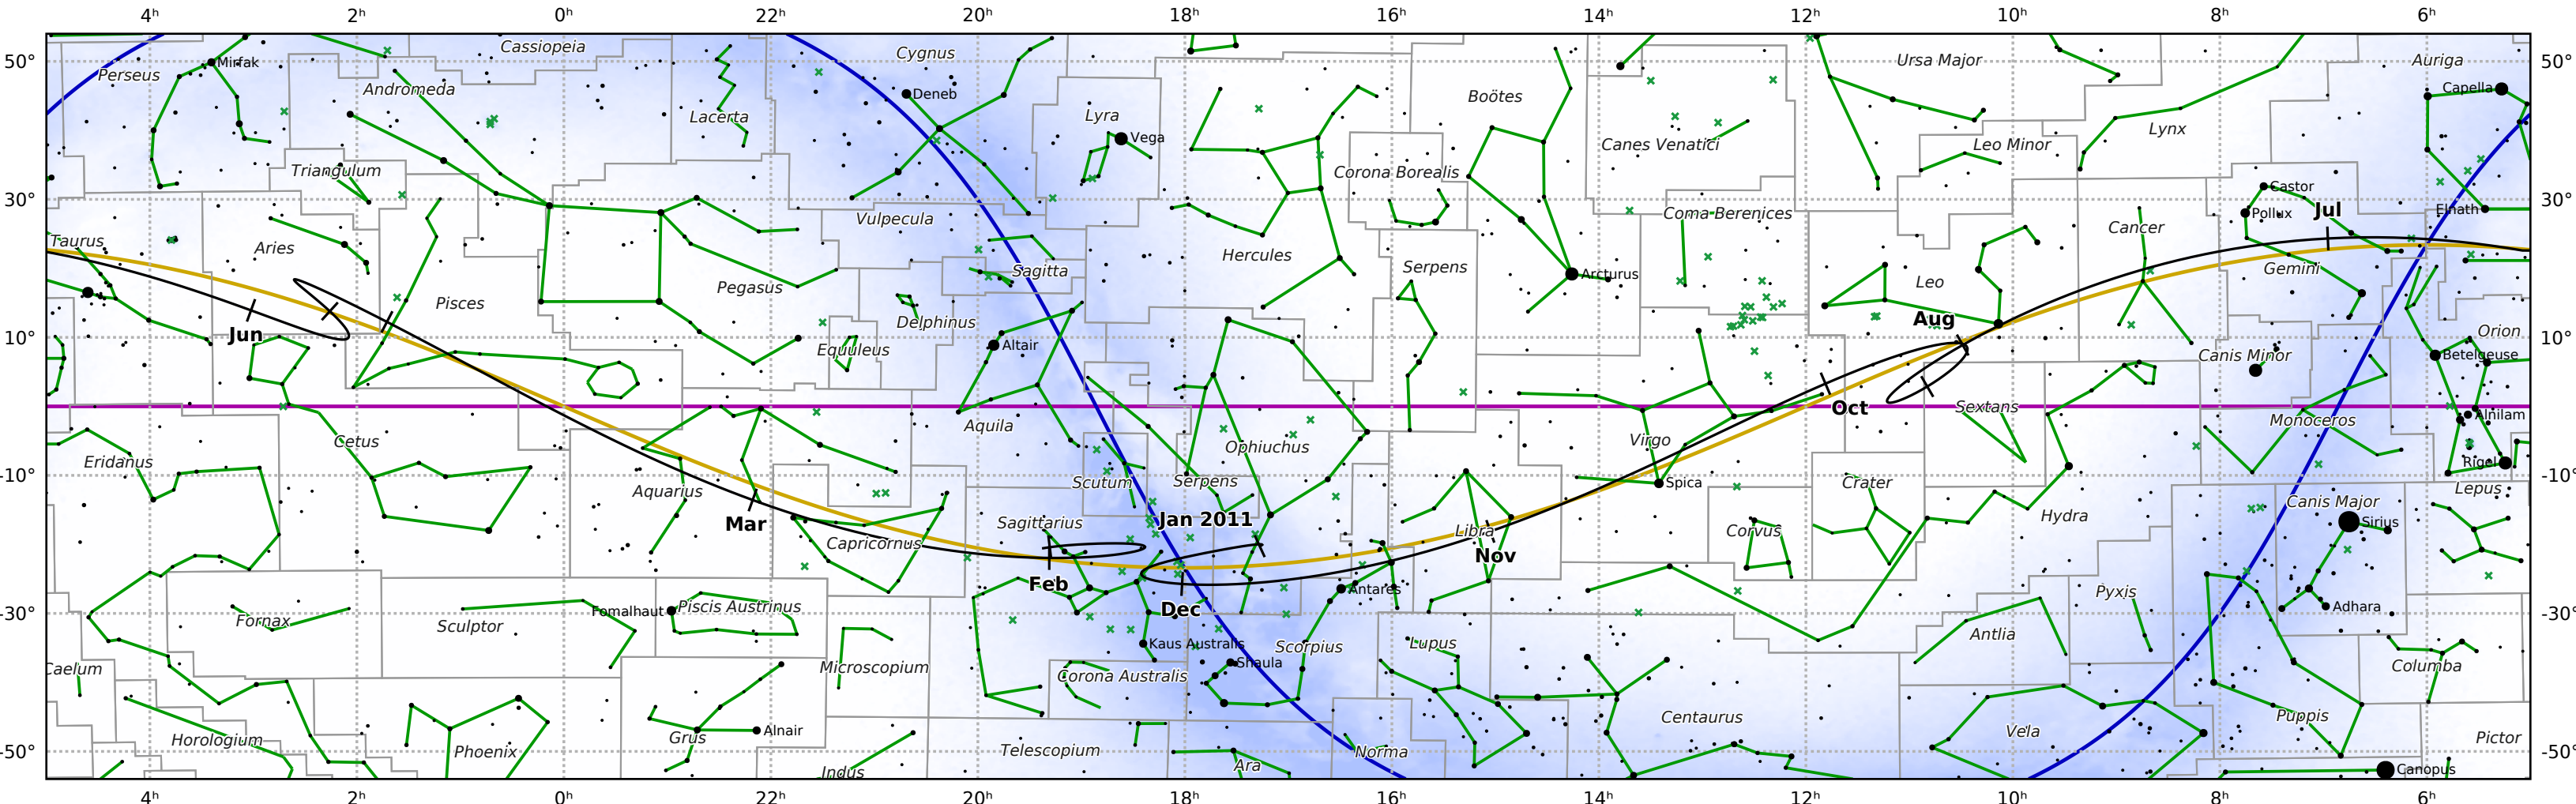

The path of Mercury in 2010

© Dominic Ford 2011-2019. Downloaded from <https://in-the-sky.org>

Magnitude scale: • 5.0 • 4.5 • 4.0 • 3.5 • 3.0 • 2.5 • 2.0 • 1.5 • 1.0 • 0.5 • 0.0 • -0.5 • -1.0

— The Equator — Ecliptic Plane — Galactic Plane