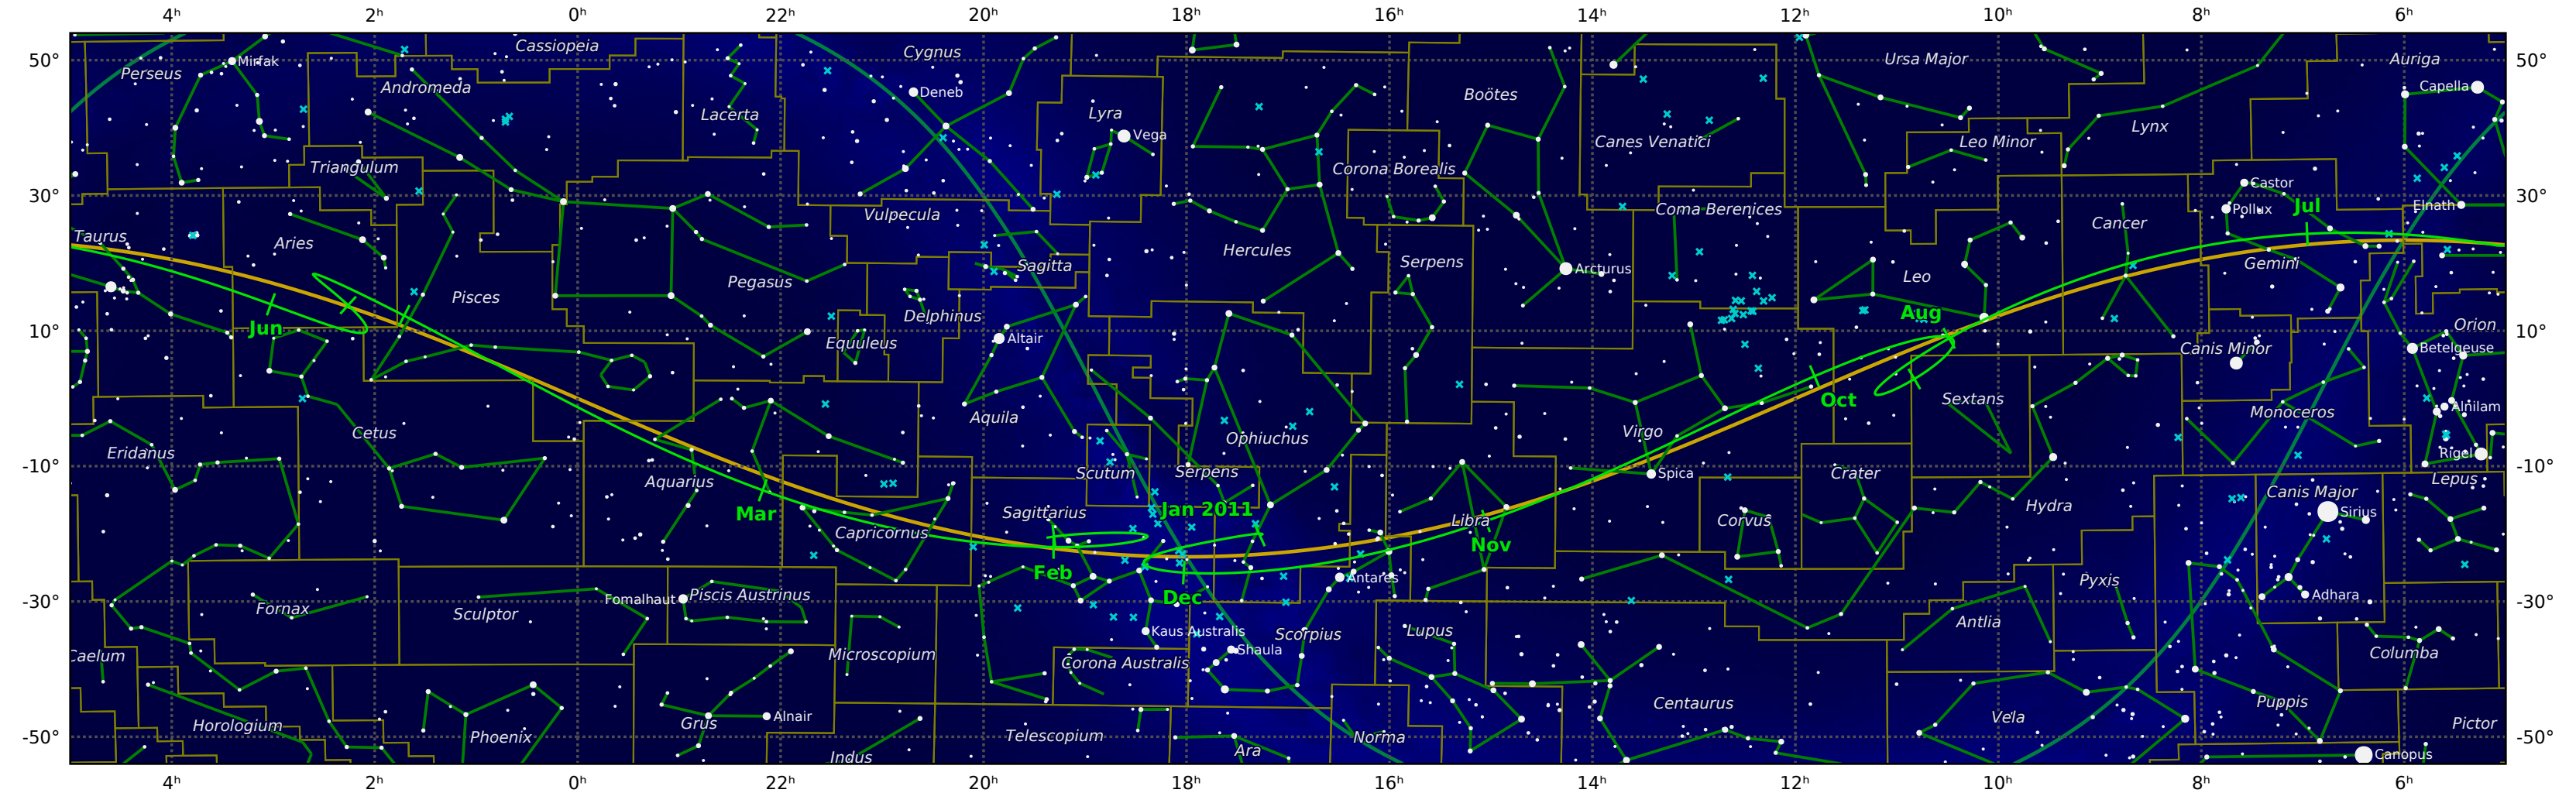

# The path of Mercury in 2010

© Dominic Ford 2011-2019. Downloaded from <https://in-the-sky.org>

Magnitude scale: • 5.0 • 4.5 • 4.0 • 3.5 • 3.0 • 2.5 • 2.0 • 1.5 • 1.0 • 0.5 • 0.0 • -0.5 • -1.0

— Ecliptic Plane — Galactic Plane