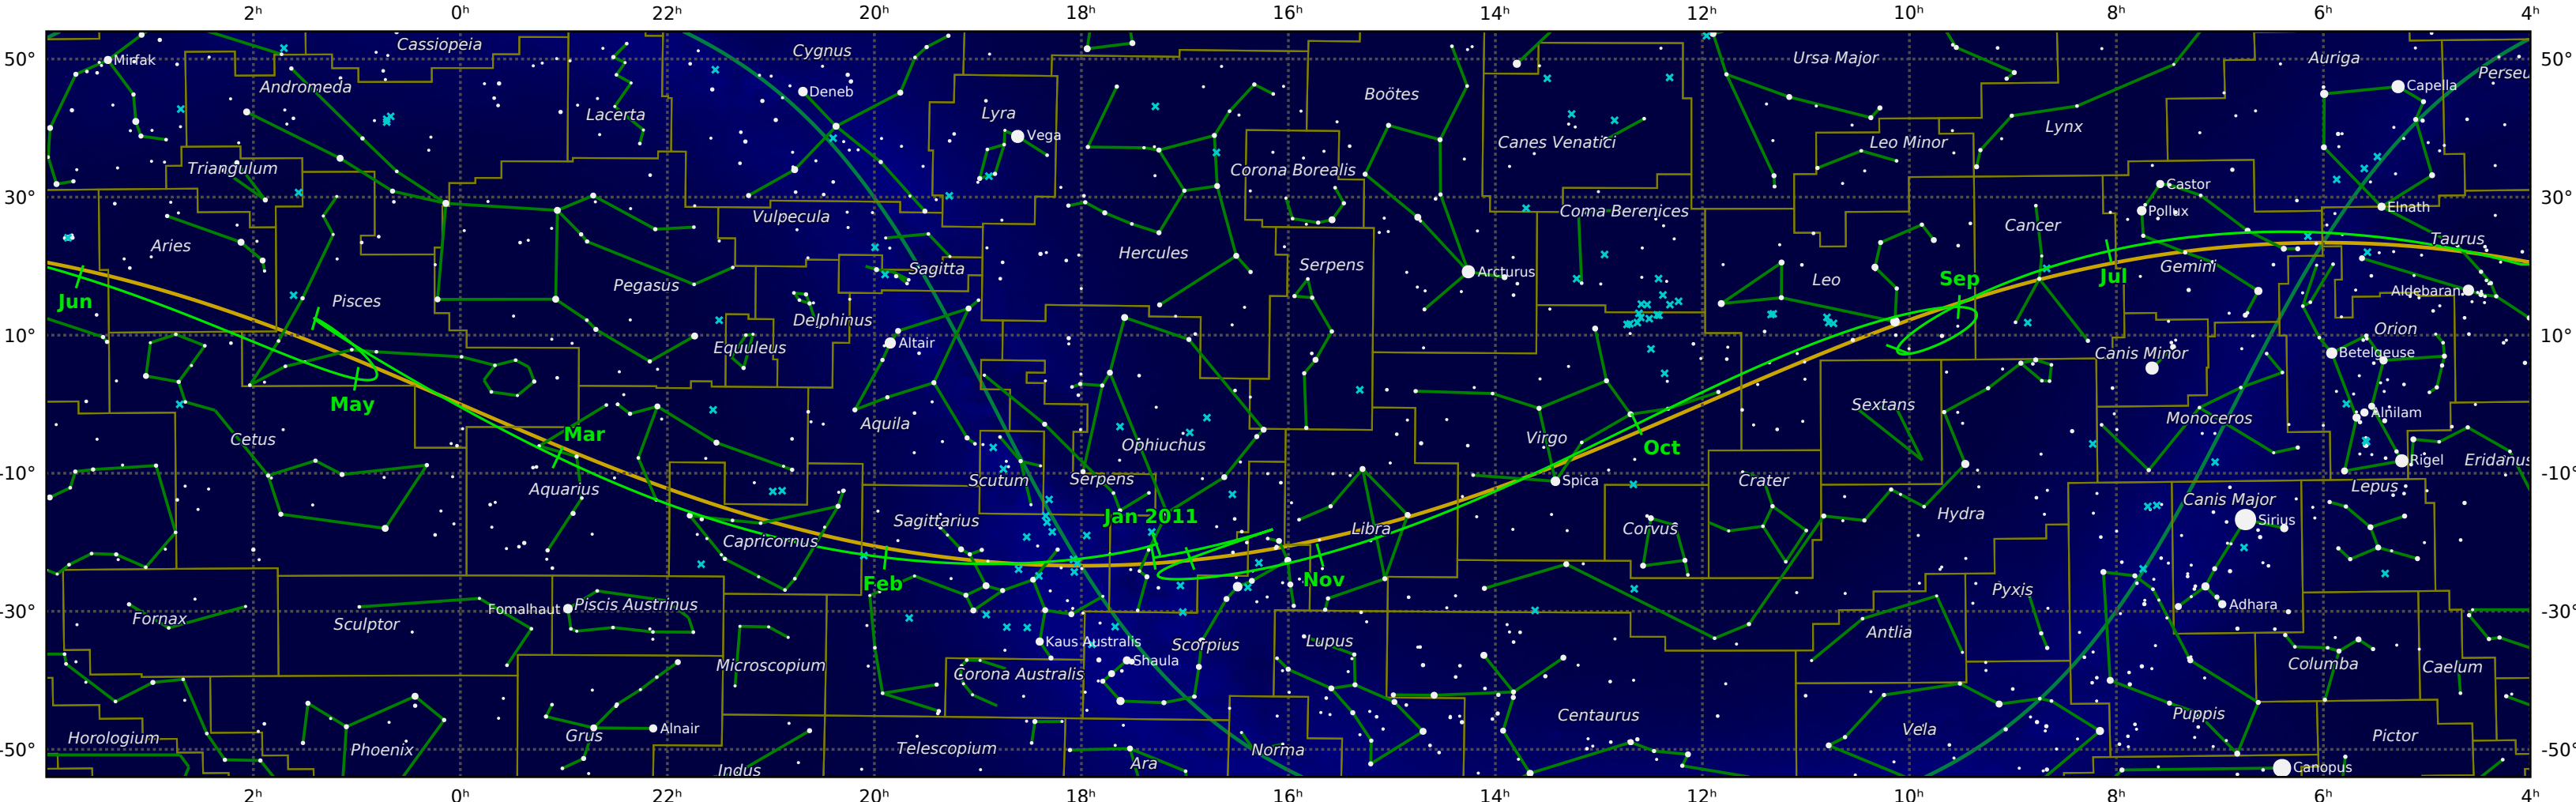

The path of Mercury in 2011

© Dominic Ford 2011-2019. Downloaded from <https://in-the-sky.org>

Magnitude scale: -5.0 -4.5 -4.0 -3.5 -3.0 -2.5 -2.0 -1.5 -1.0 •0.5 •0.0 •-0.5 •-1.0

— Ecliptic Plane — Galactic Plane