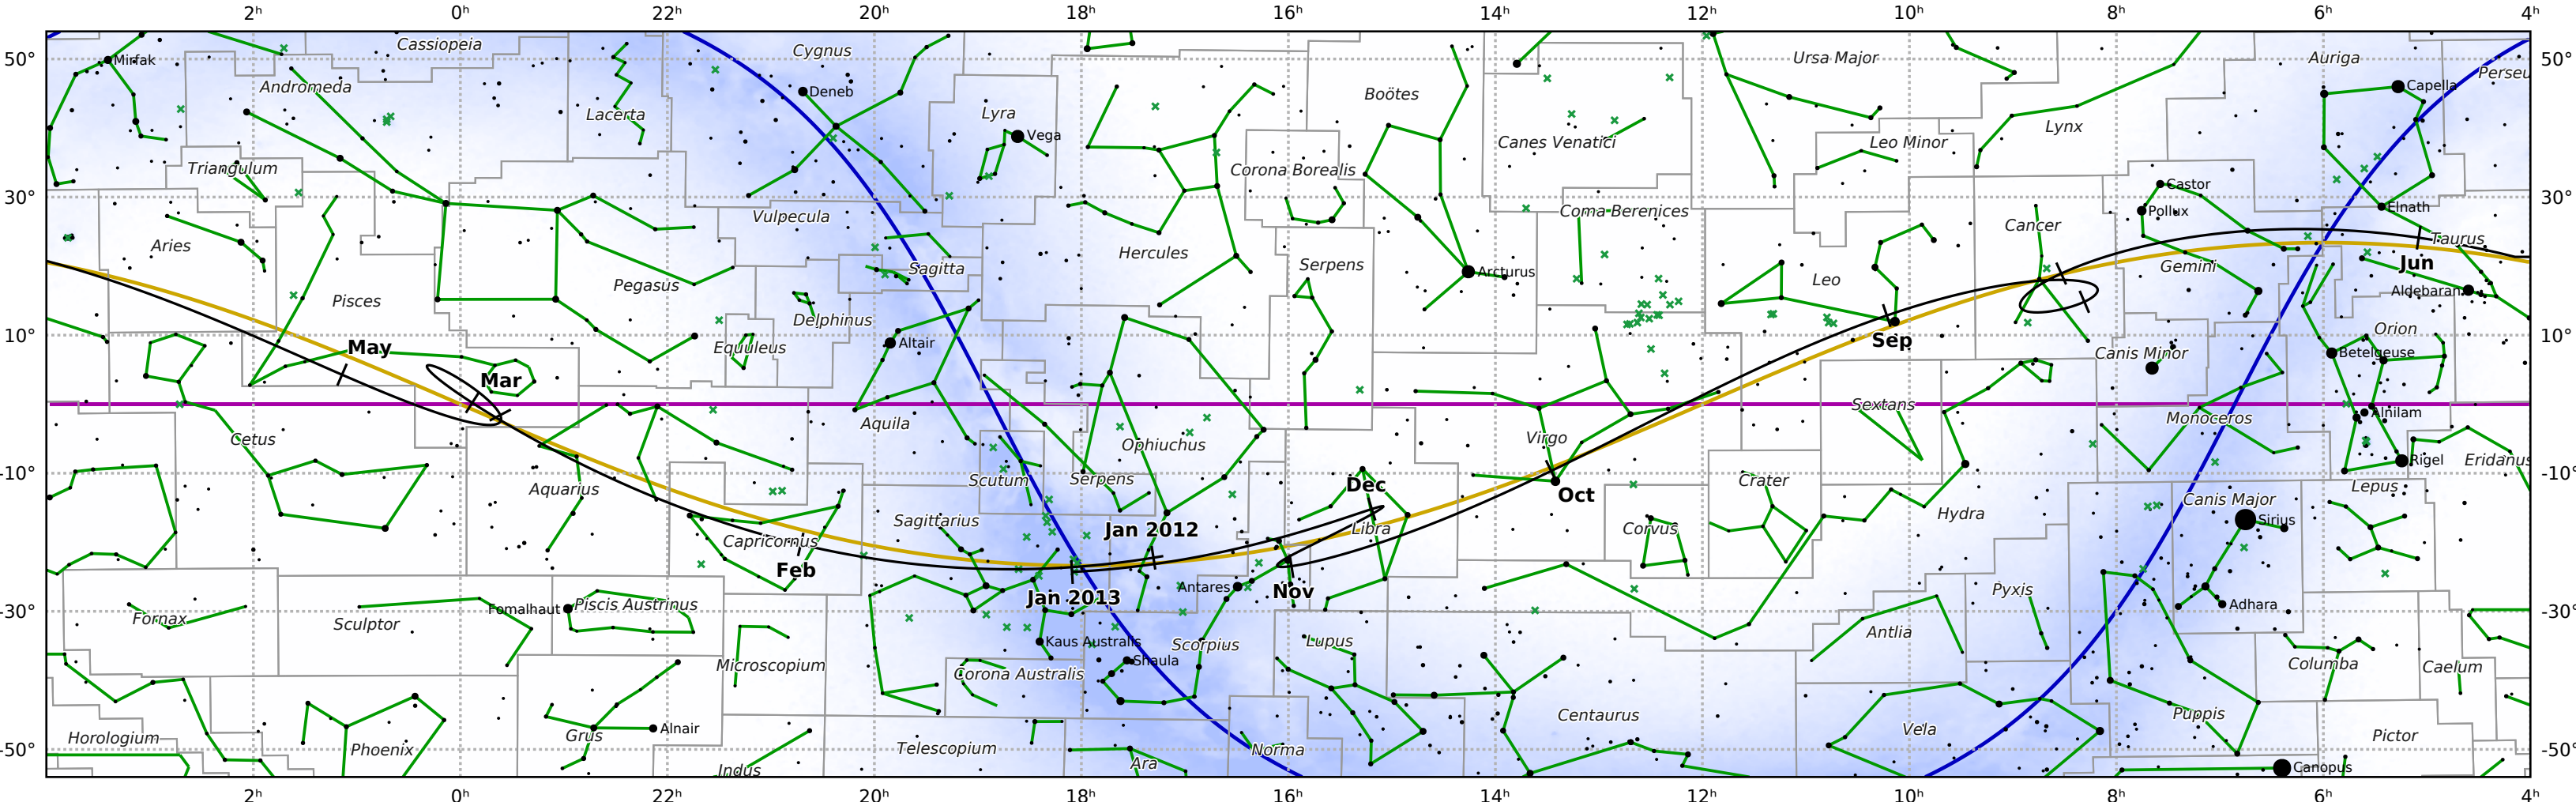

The path of Mercury in 2012

© Dominic Ford 2011-2019. Downloaded from <https://in-the-sky.org>

Magnitude scale: -5.0 -4.5 -4.0 -3.5 -3.0 -2.5 -2.0 -1.5 -1.0 •0.5 •0.0 •-0.5 •-1.0

— The Equator — Ecliptic Plane — Galactic Plane