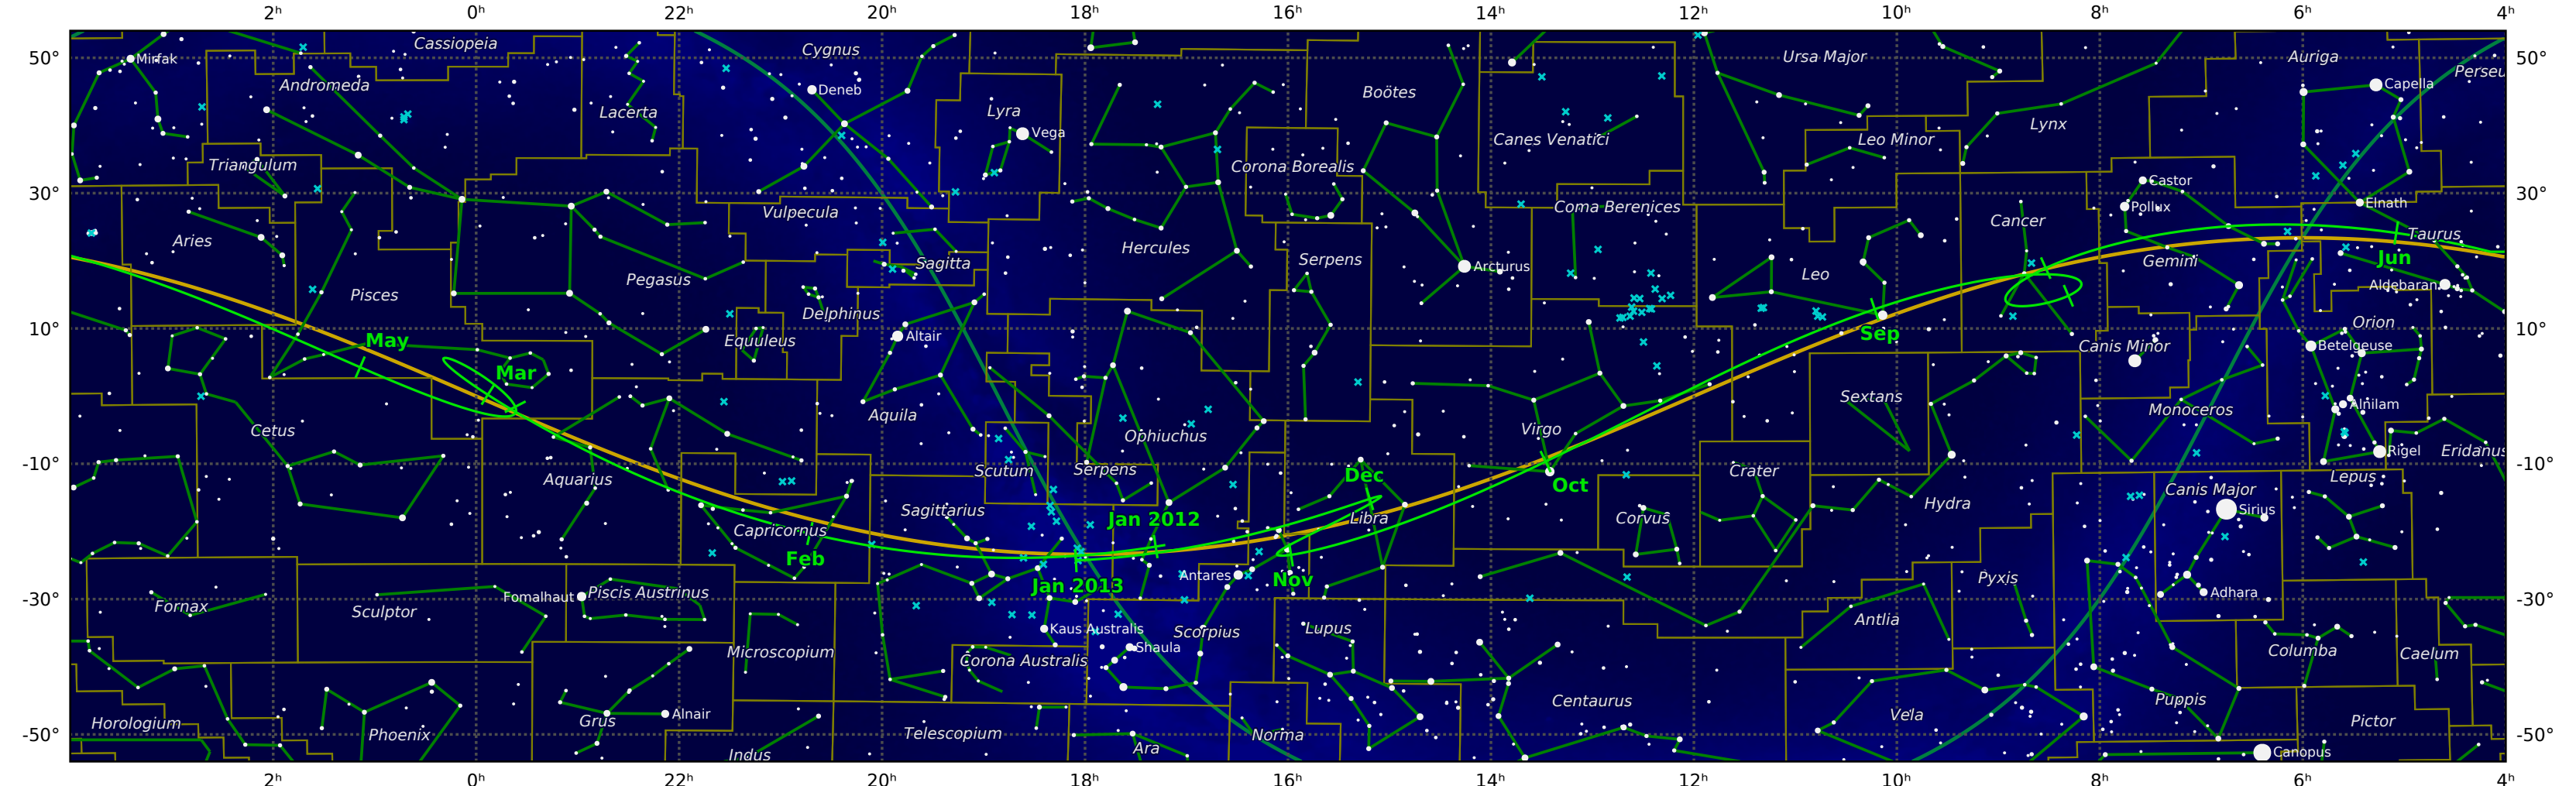

The path of Mercury in 2012

© Dominic Ford 2011-2019. Downloaded from <https://in-the-sky.org>

Magnitude scale: -5.0 -4.5 -4.0 -3.5 -3.0 -2.5 -2.0 -1.5 -1.0 •0.5 •0.0 •-0.5 •-1.0

— Ecliptic Plane — Galactic Plane