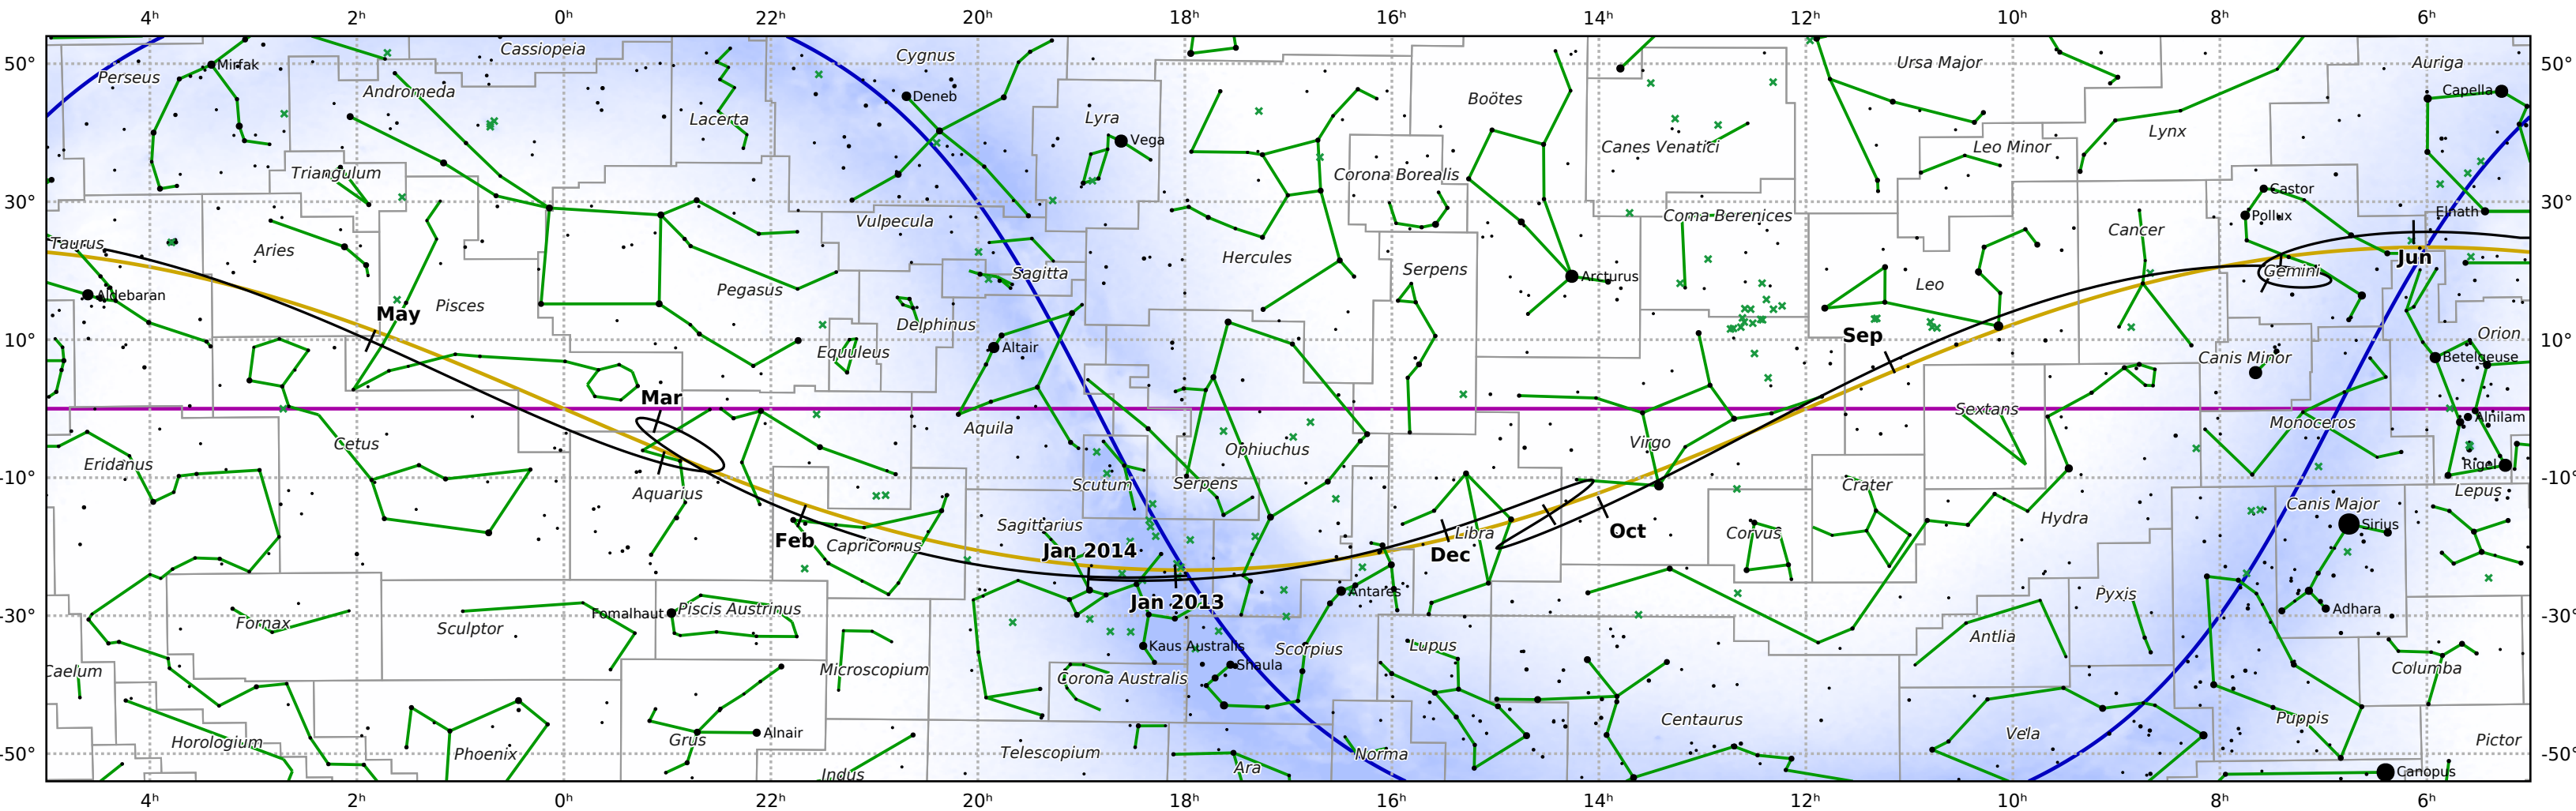

The path of Mercury in 2013

© Dominic Ford 2011-2019. Downloaded from <https://in-the-sky.org>

Magnitude scale: · 5.0 · 4.5 · 4.0 · 3.5 · 3.0 · 2.5 · 2.0 · 1.5 · 1.0 · 0.5 · 0.0 · -0.5 · -1.0

— The Equator — Ecliptic Plane — Galactic Plane