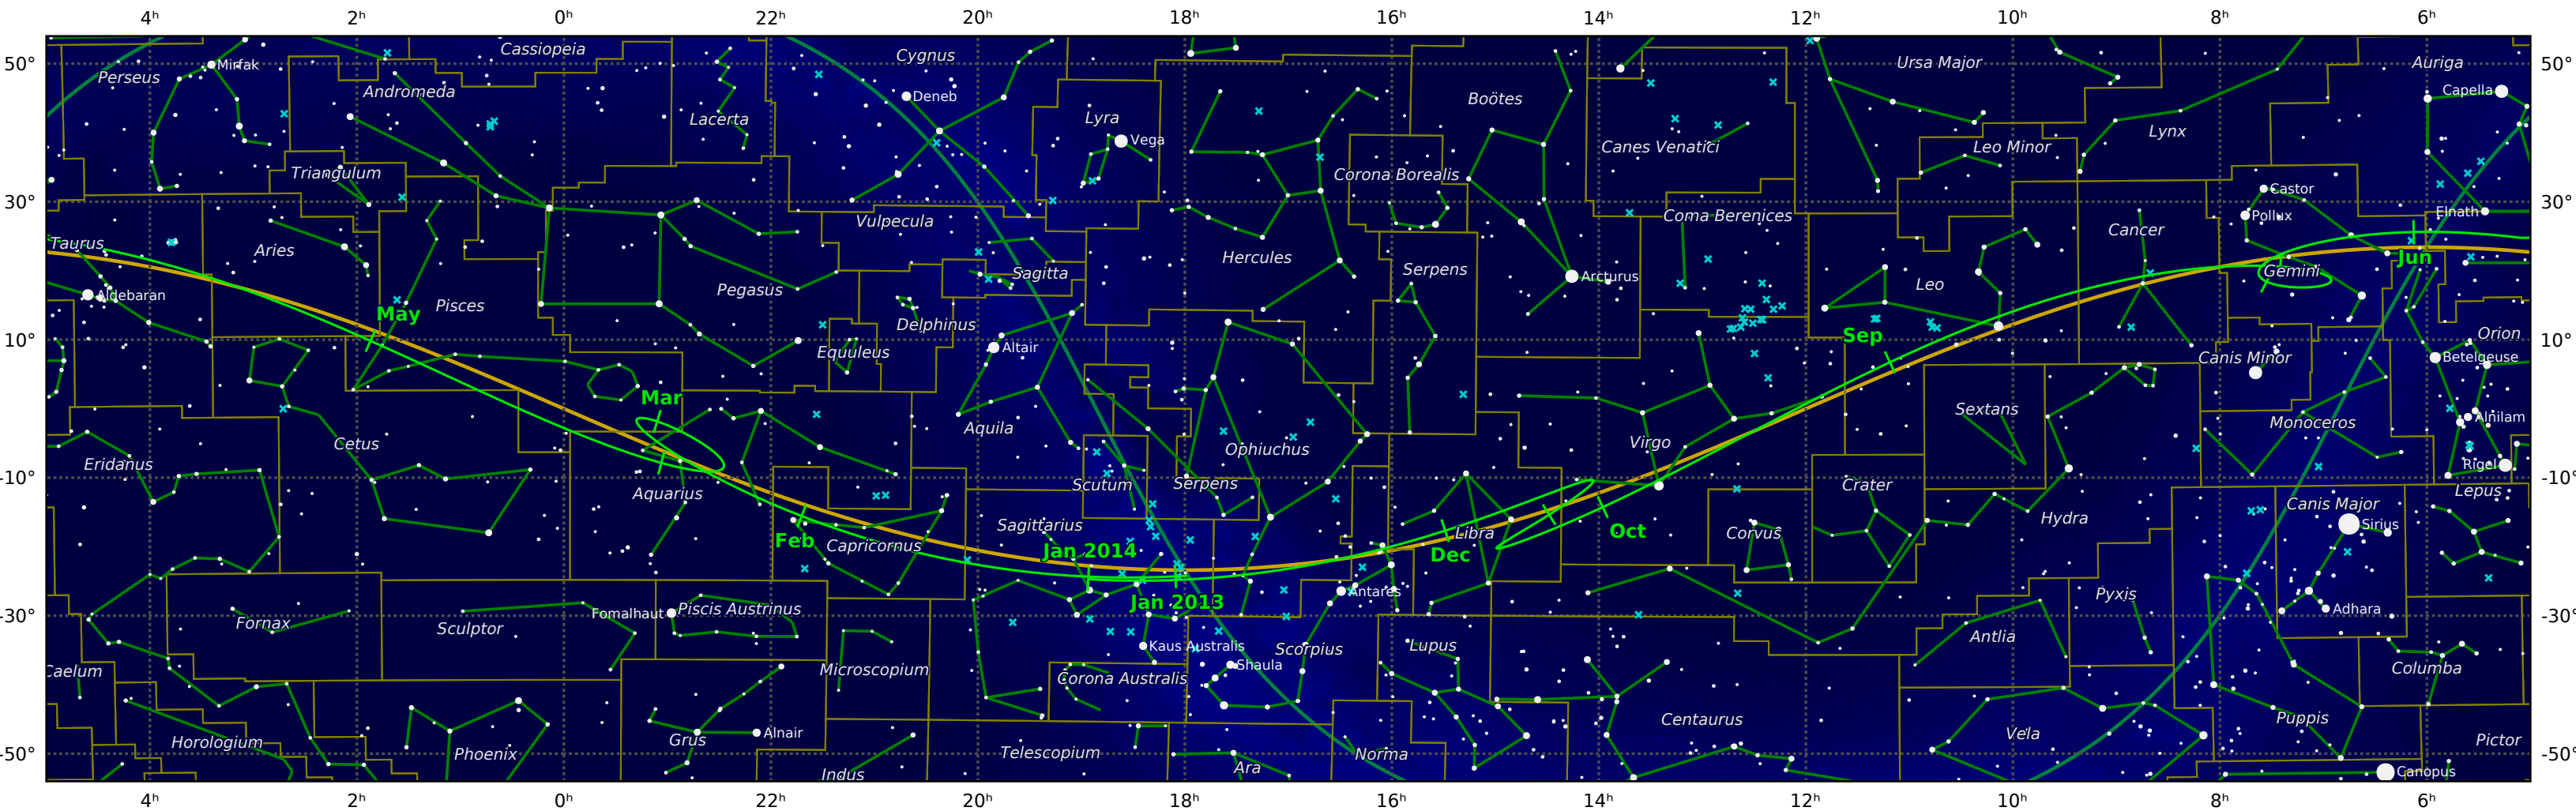

# The path of Mercury in 2013

© Dominic Ford 2011-2019. Downloaded from <https://in-the-sky.org>

Magnitude scale: • 5.0 • 4.5 • 4.0 • 3.5 • 3.0 • 2.5 • 2.0 • 1.5 • 1.0 • 0.5 • 0.0 • -0.5 • -1.0

— Ecliptic Plane — Galactic Plane