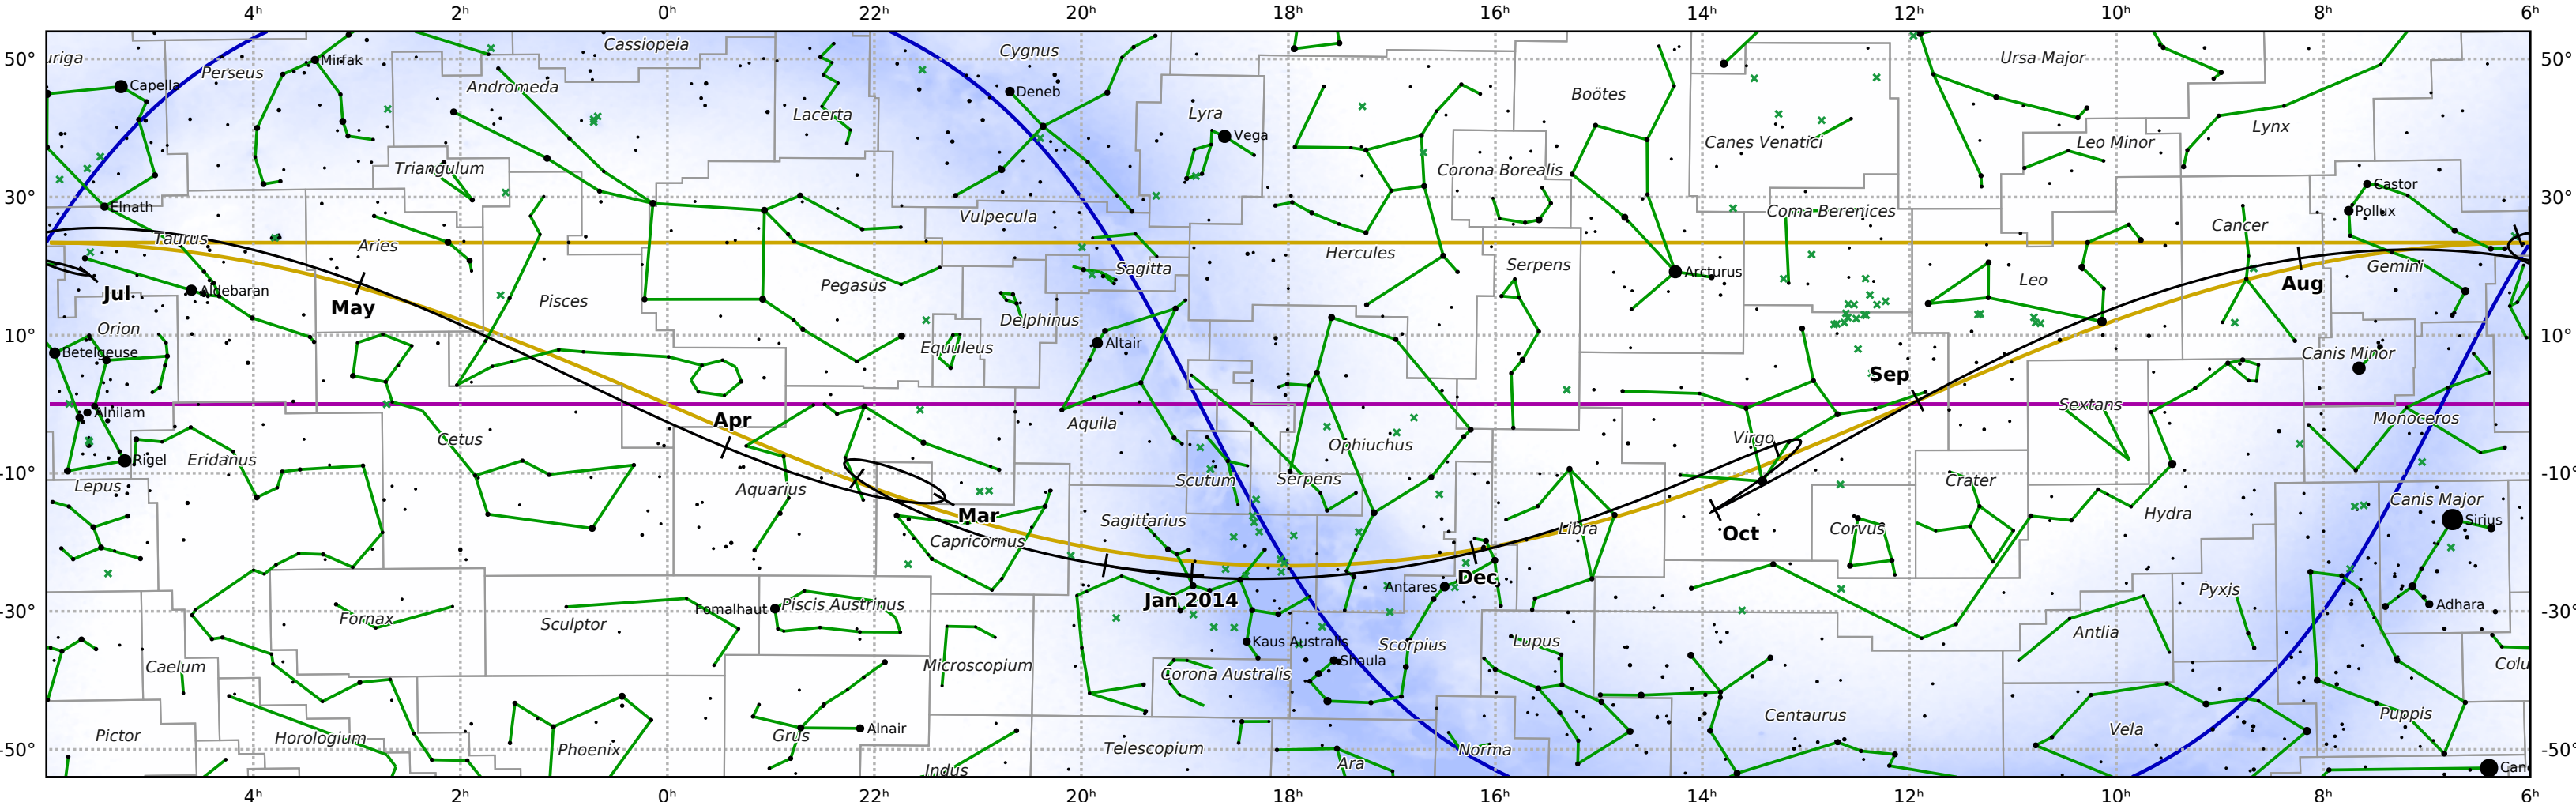

# The path of Mercury in 2014

© Dominic Ford 2011-2019. Downloaded from <https://in-the-sky.org>

Magnitude scale: ● -5.0 ● -4.5 ● -4.0 ● -3.5 ● -3.0 ● -2.5 ● -2.0 ● -1.5 ● -1.0 ● -0.5 ● 0.0 ● 0.5 ● 1.0 ● 1.5 ● 2.0 ● 2.5 ● 3.0 ● 3.5 ● 4.0 ● 4.5 ● 5.0

— The Equator    — Ecliptic Plane    — Galactic Plane