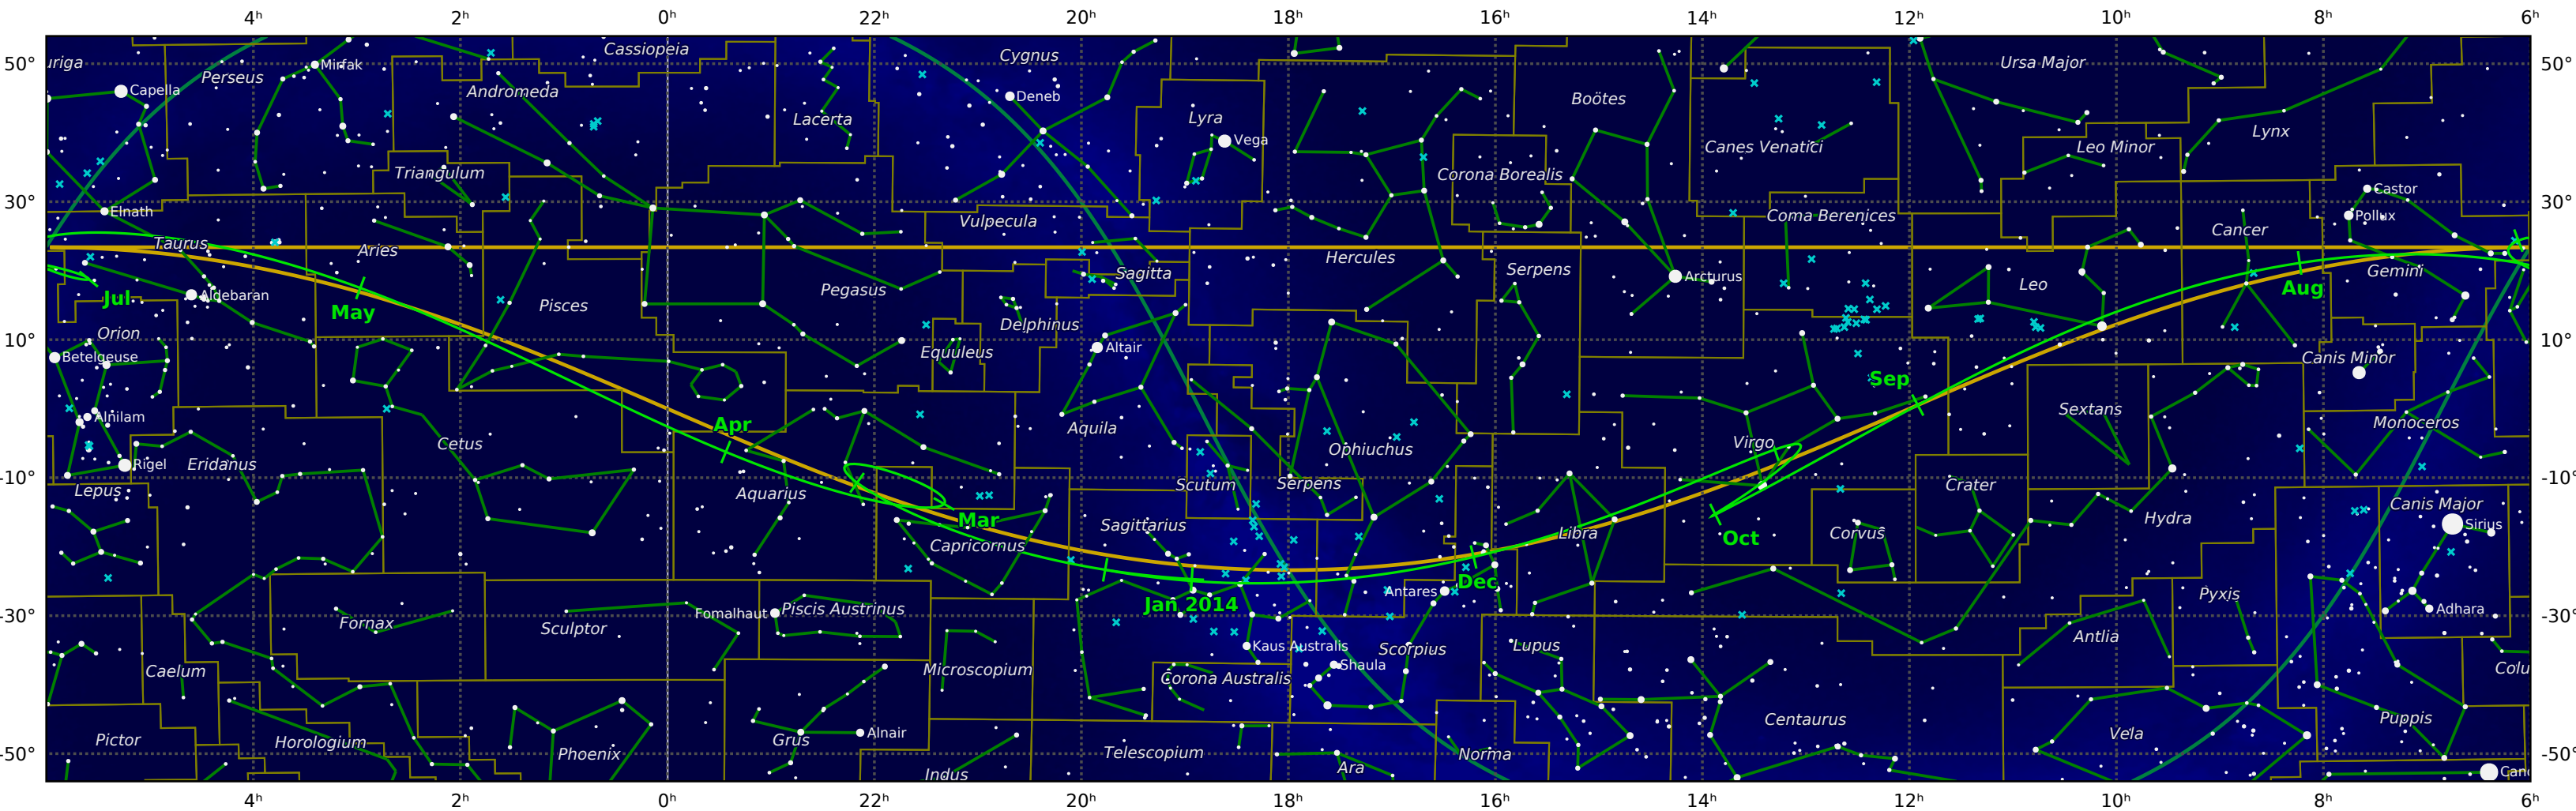

The path of Mercury in 2014

© Dominic Ford 2011-2019. Downloaded from <https://in-the-sky.org>

Magnitude scale: • -5.0 • -4.5 • -4.0 • -3.5 • -3.0 • -2.5 • -2.0 • -1.5 • -1.0 • -0.5 • -1.0

— Ecliptic Plane — Galactic Plane